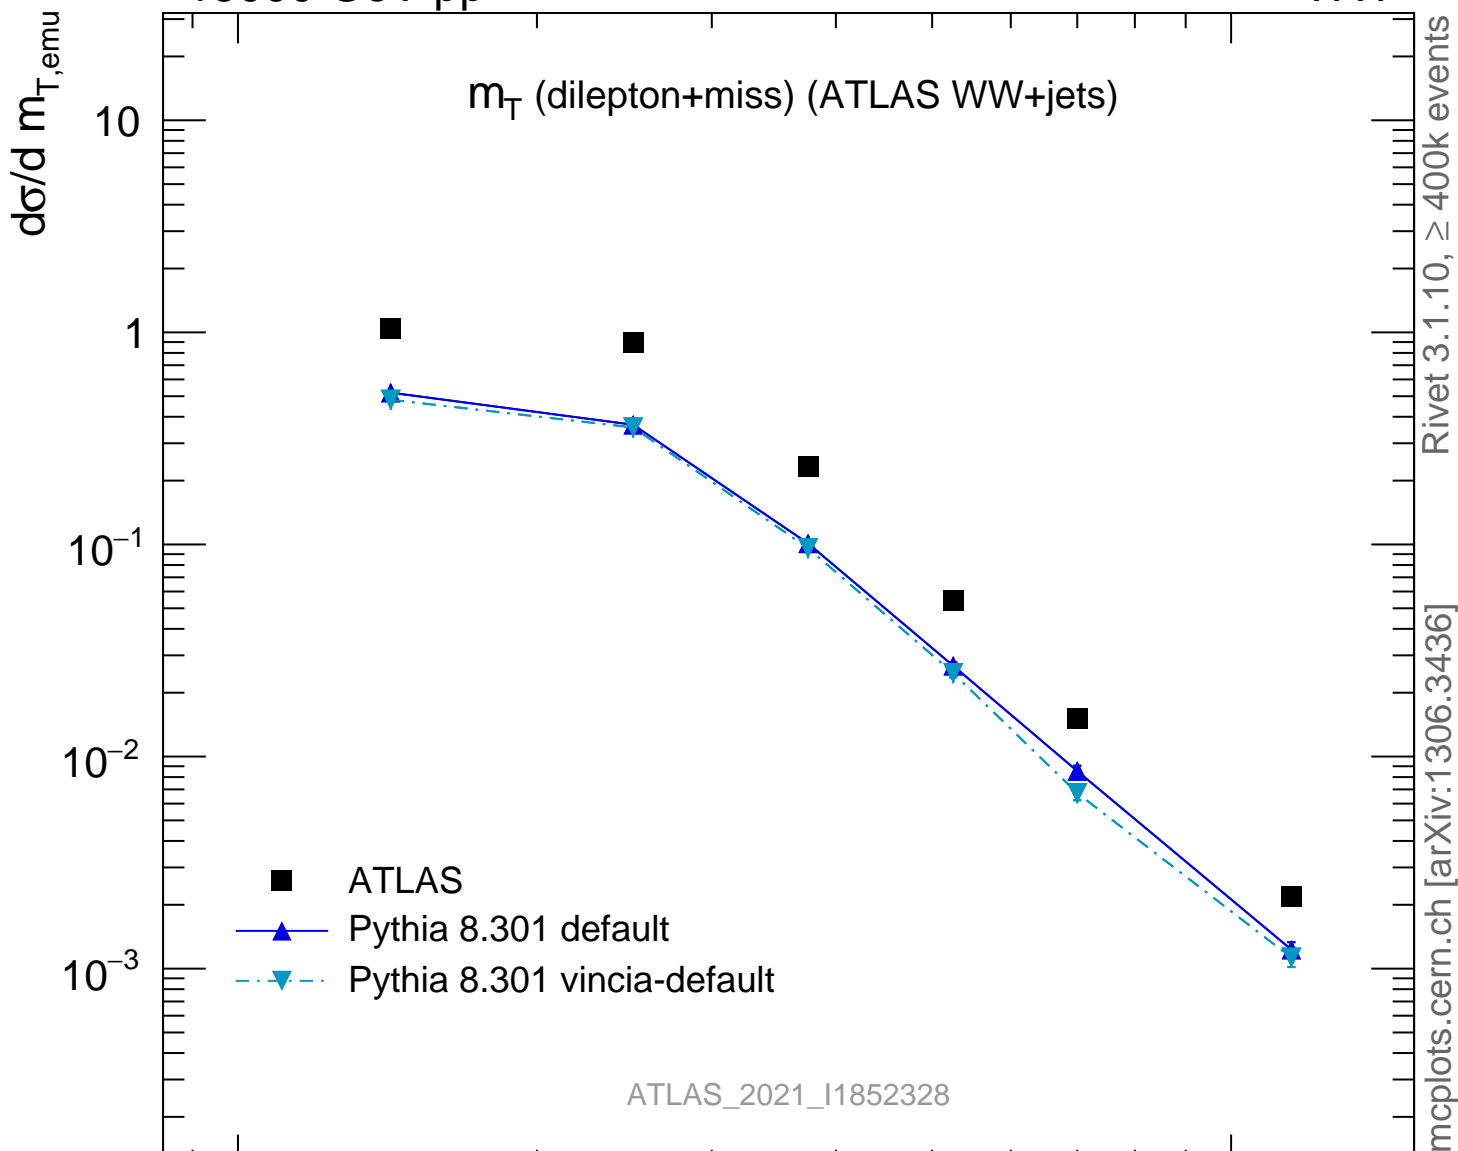

m_T (dilepton+miss) (ATLAS WW+jets)Rivet 3.1.10, $\geq 400k$ events

mcplots.cern.ch [arXiv:1306.3436]