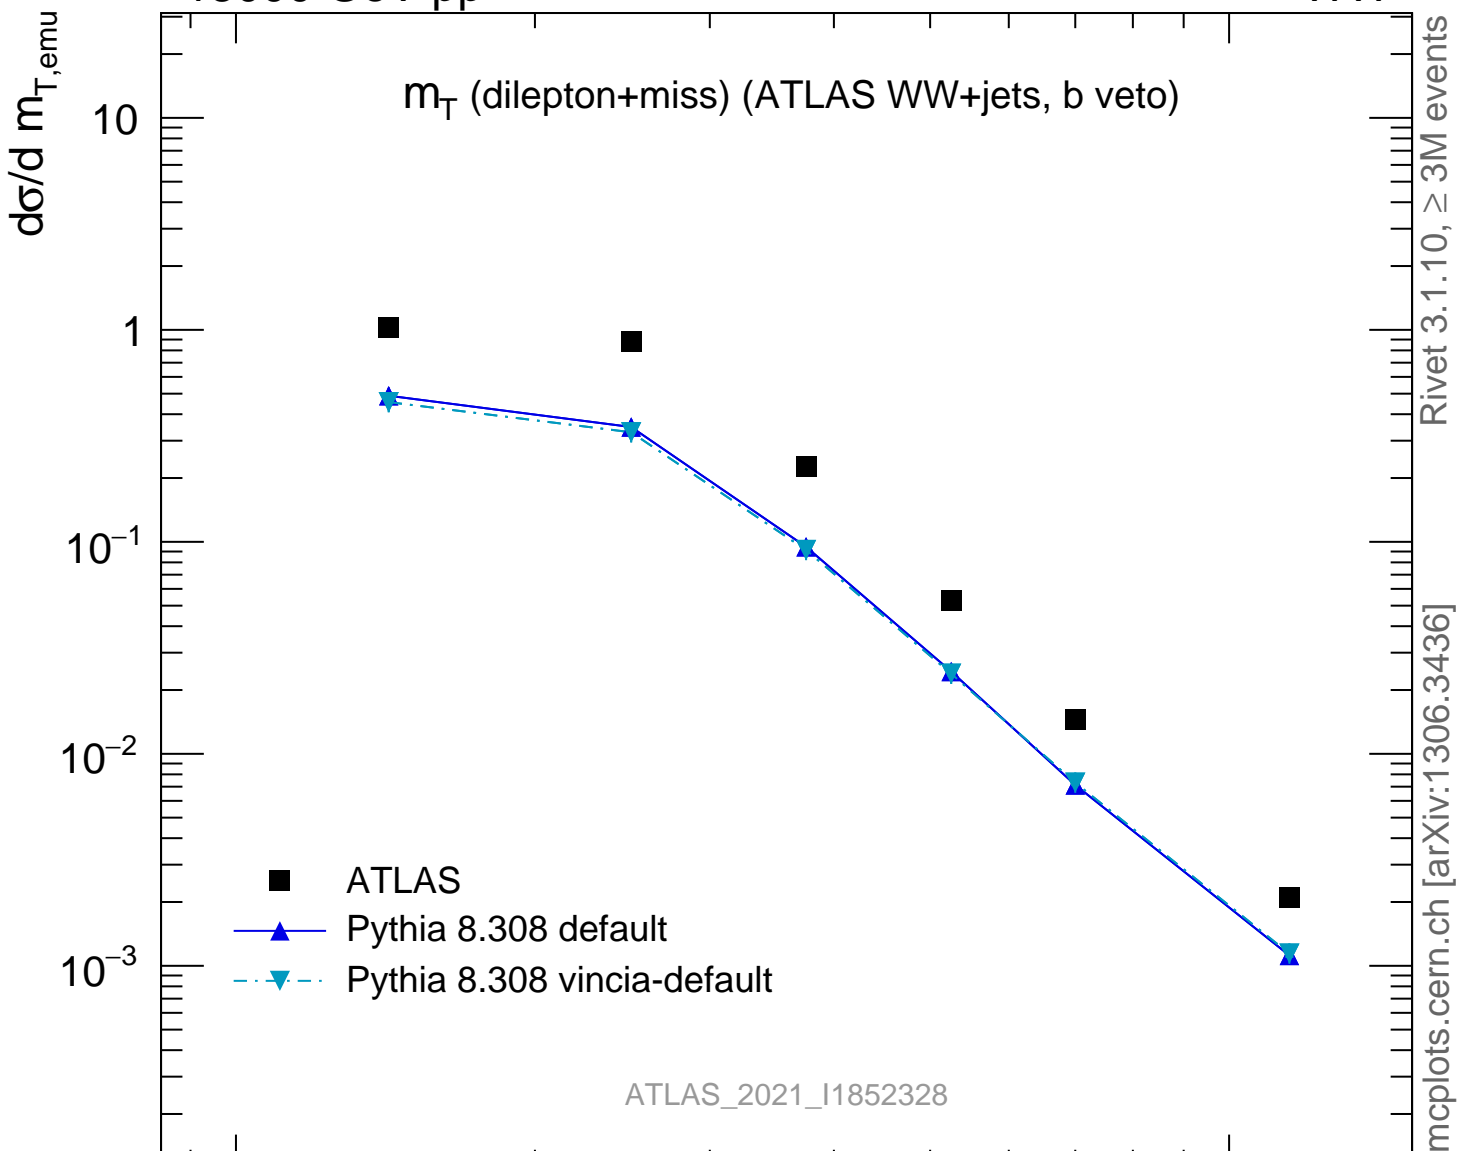

m_T (dilepton+miss) (ATLAS WW+jets, b veto)

ATLAS_2021_I1852328

Rivet 3.1.10, $\geq 3M$ events

mcplots.cern.ch [arXiv:1306.3436]