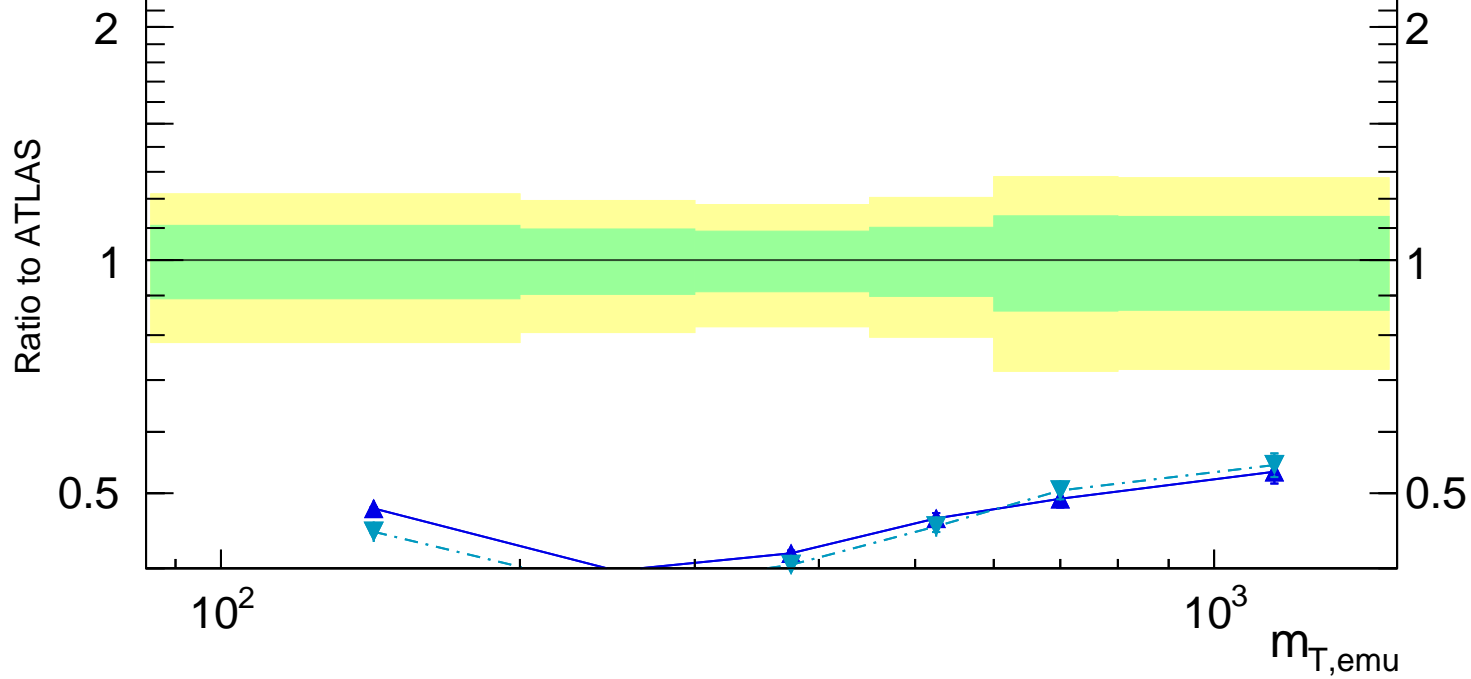

m_T (dilepton+miss) (ATLAS WW+jets, b veto)

ATLAS_2021_I1852328

Rivet 3.1.10, $\geq 3M$ events

mcplots.cern.ch [arXiv:1306.3436]