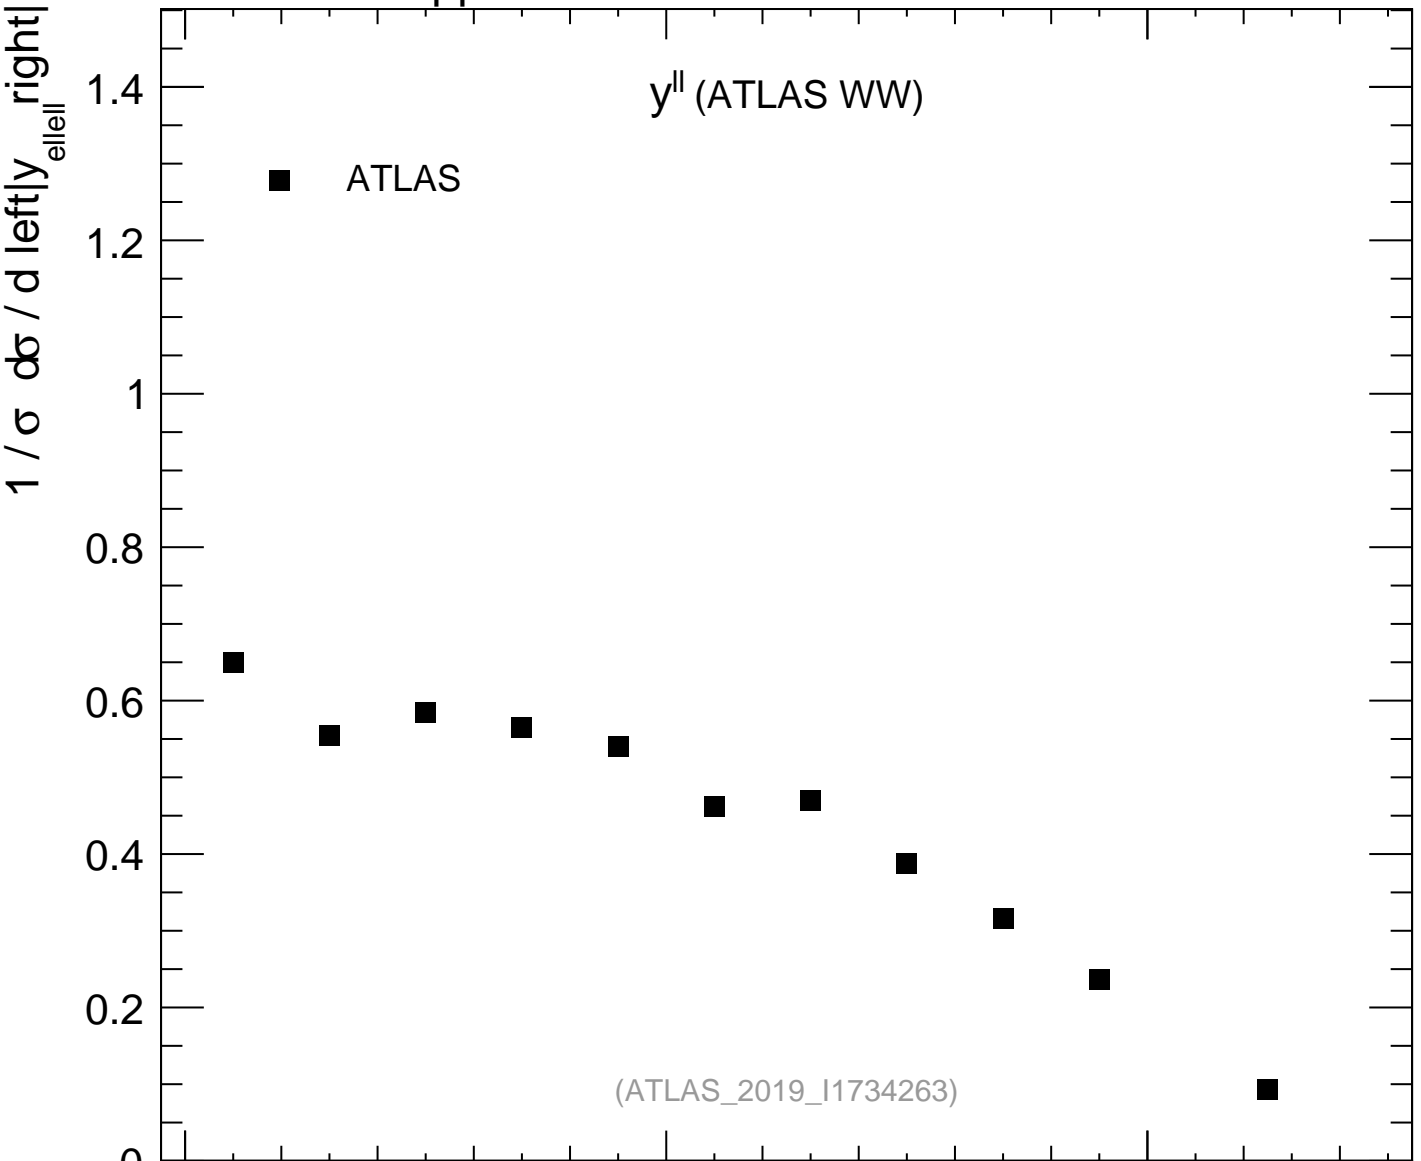

13000 GeV pp

WW

y_{\parallel} (ATLAS WW)

(ATLAS_2019_I1734263)

mcplots.cern.ch [arXiv:1306.3436]