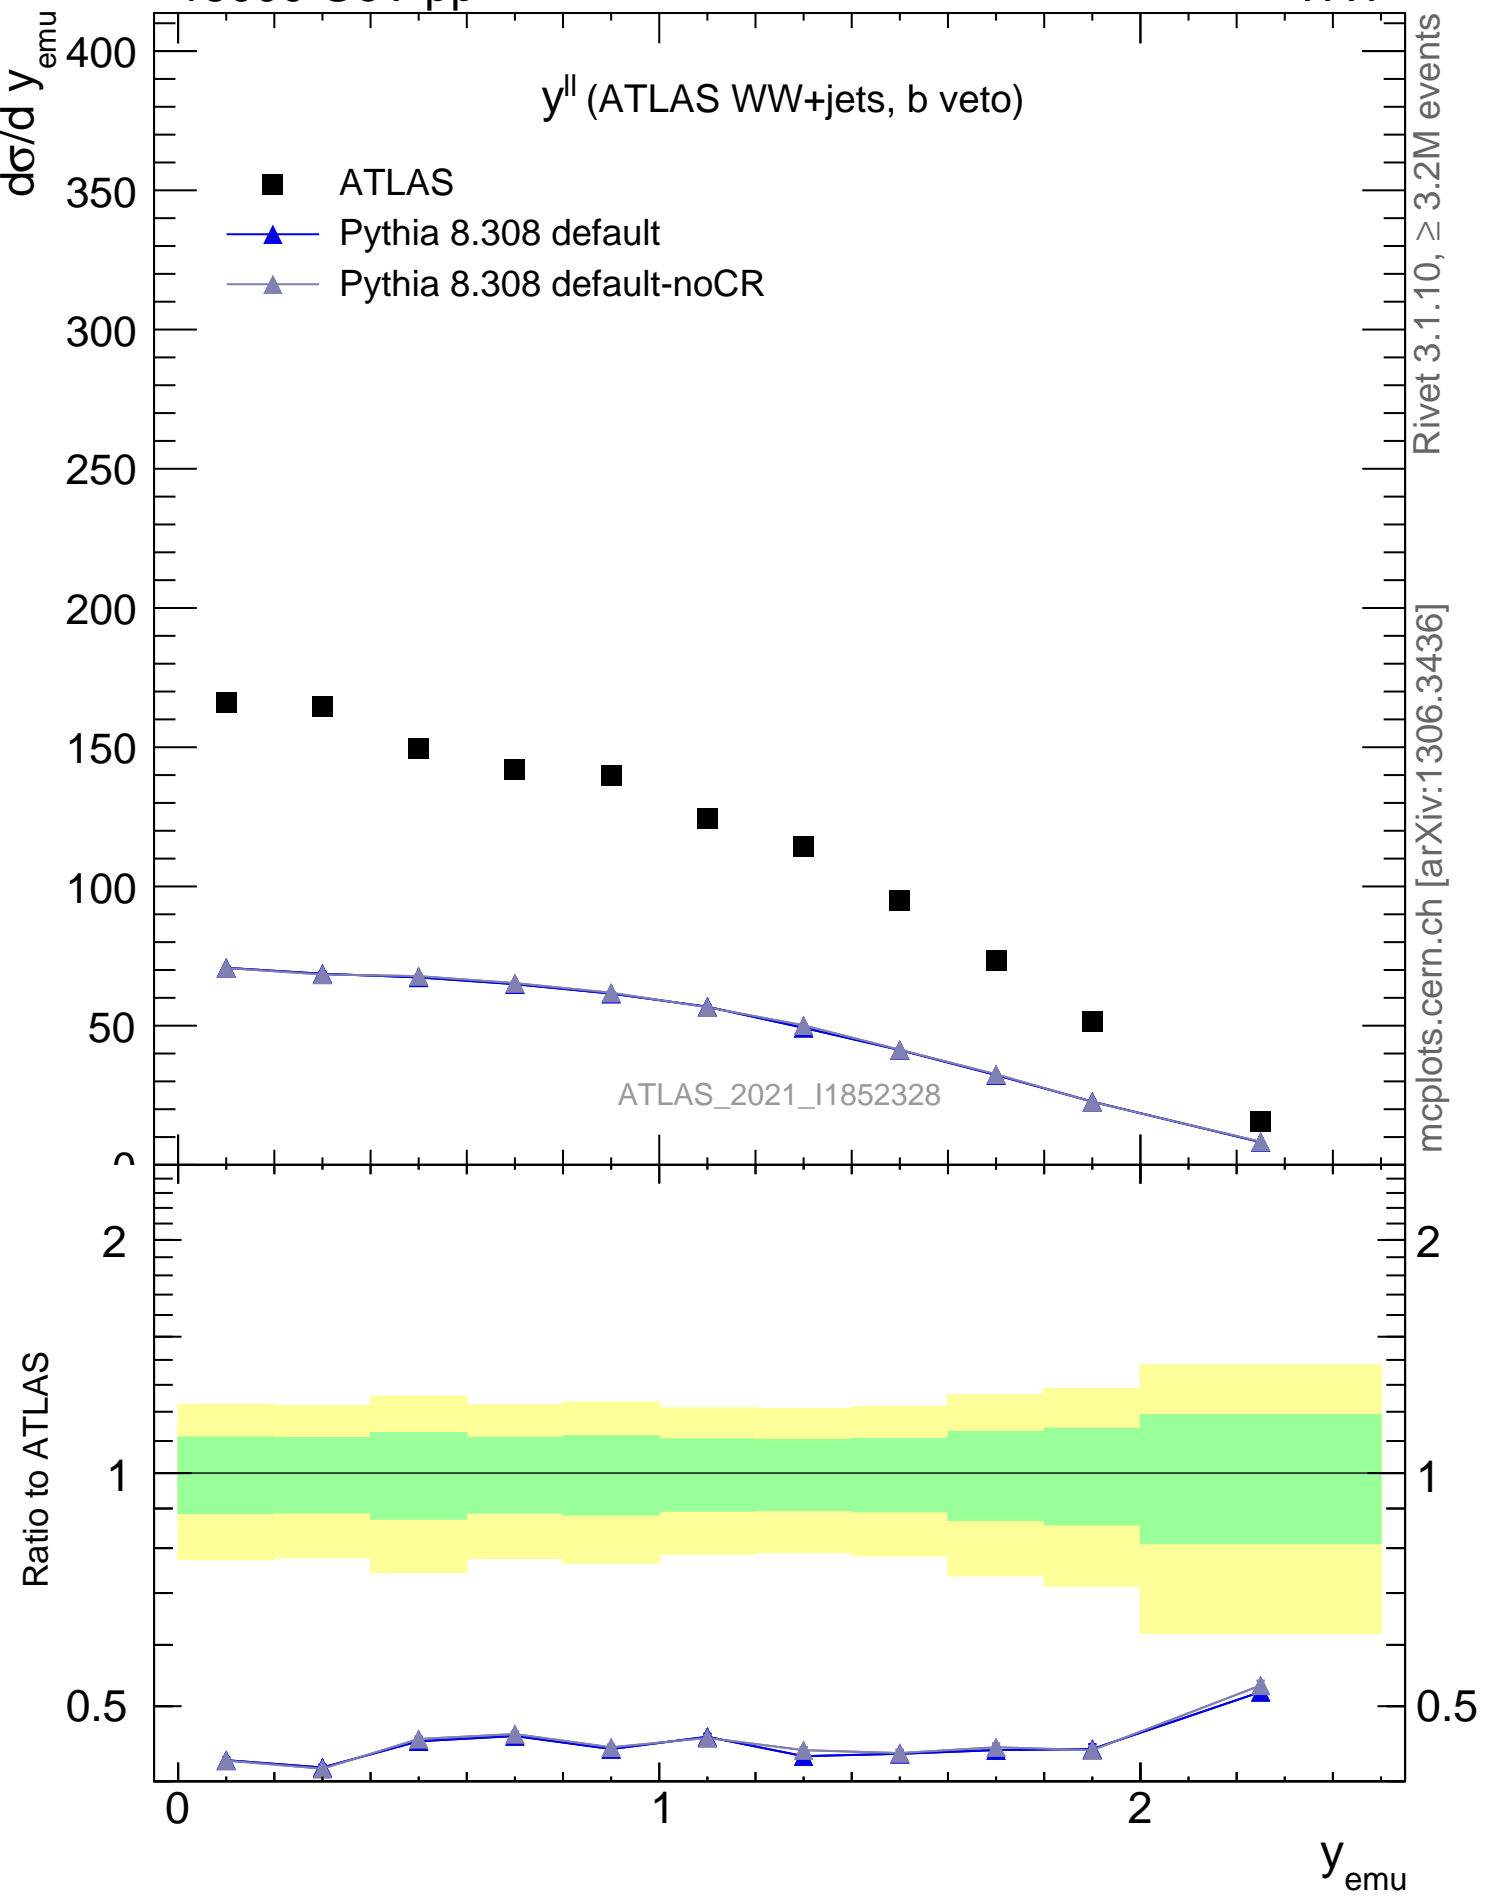

13000 GeV pp

WW

 y_{ll} (ATLAS WW+jets, b veto)

mcplots.cern.ch [arXiv:1306.3436]

Rivet 3.1.10, ≥ 3.2M events