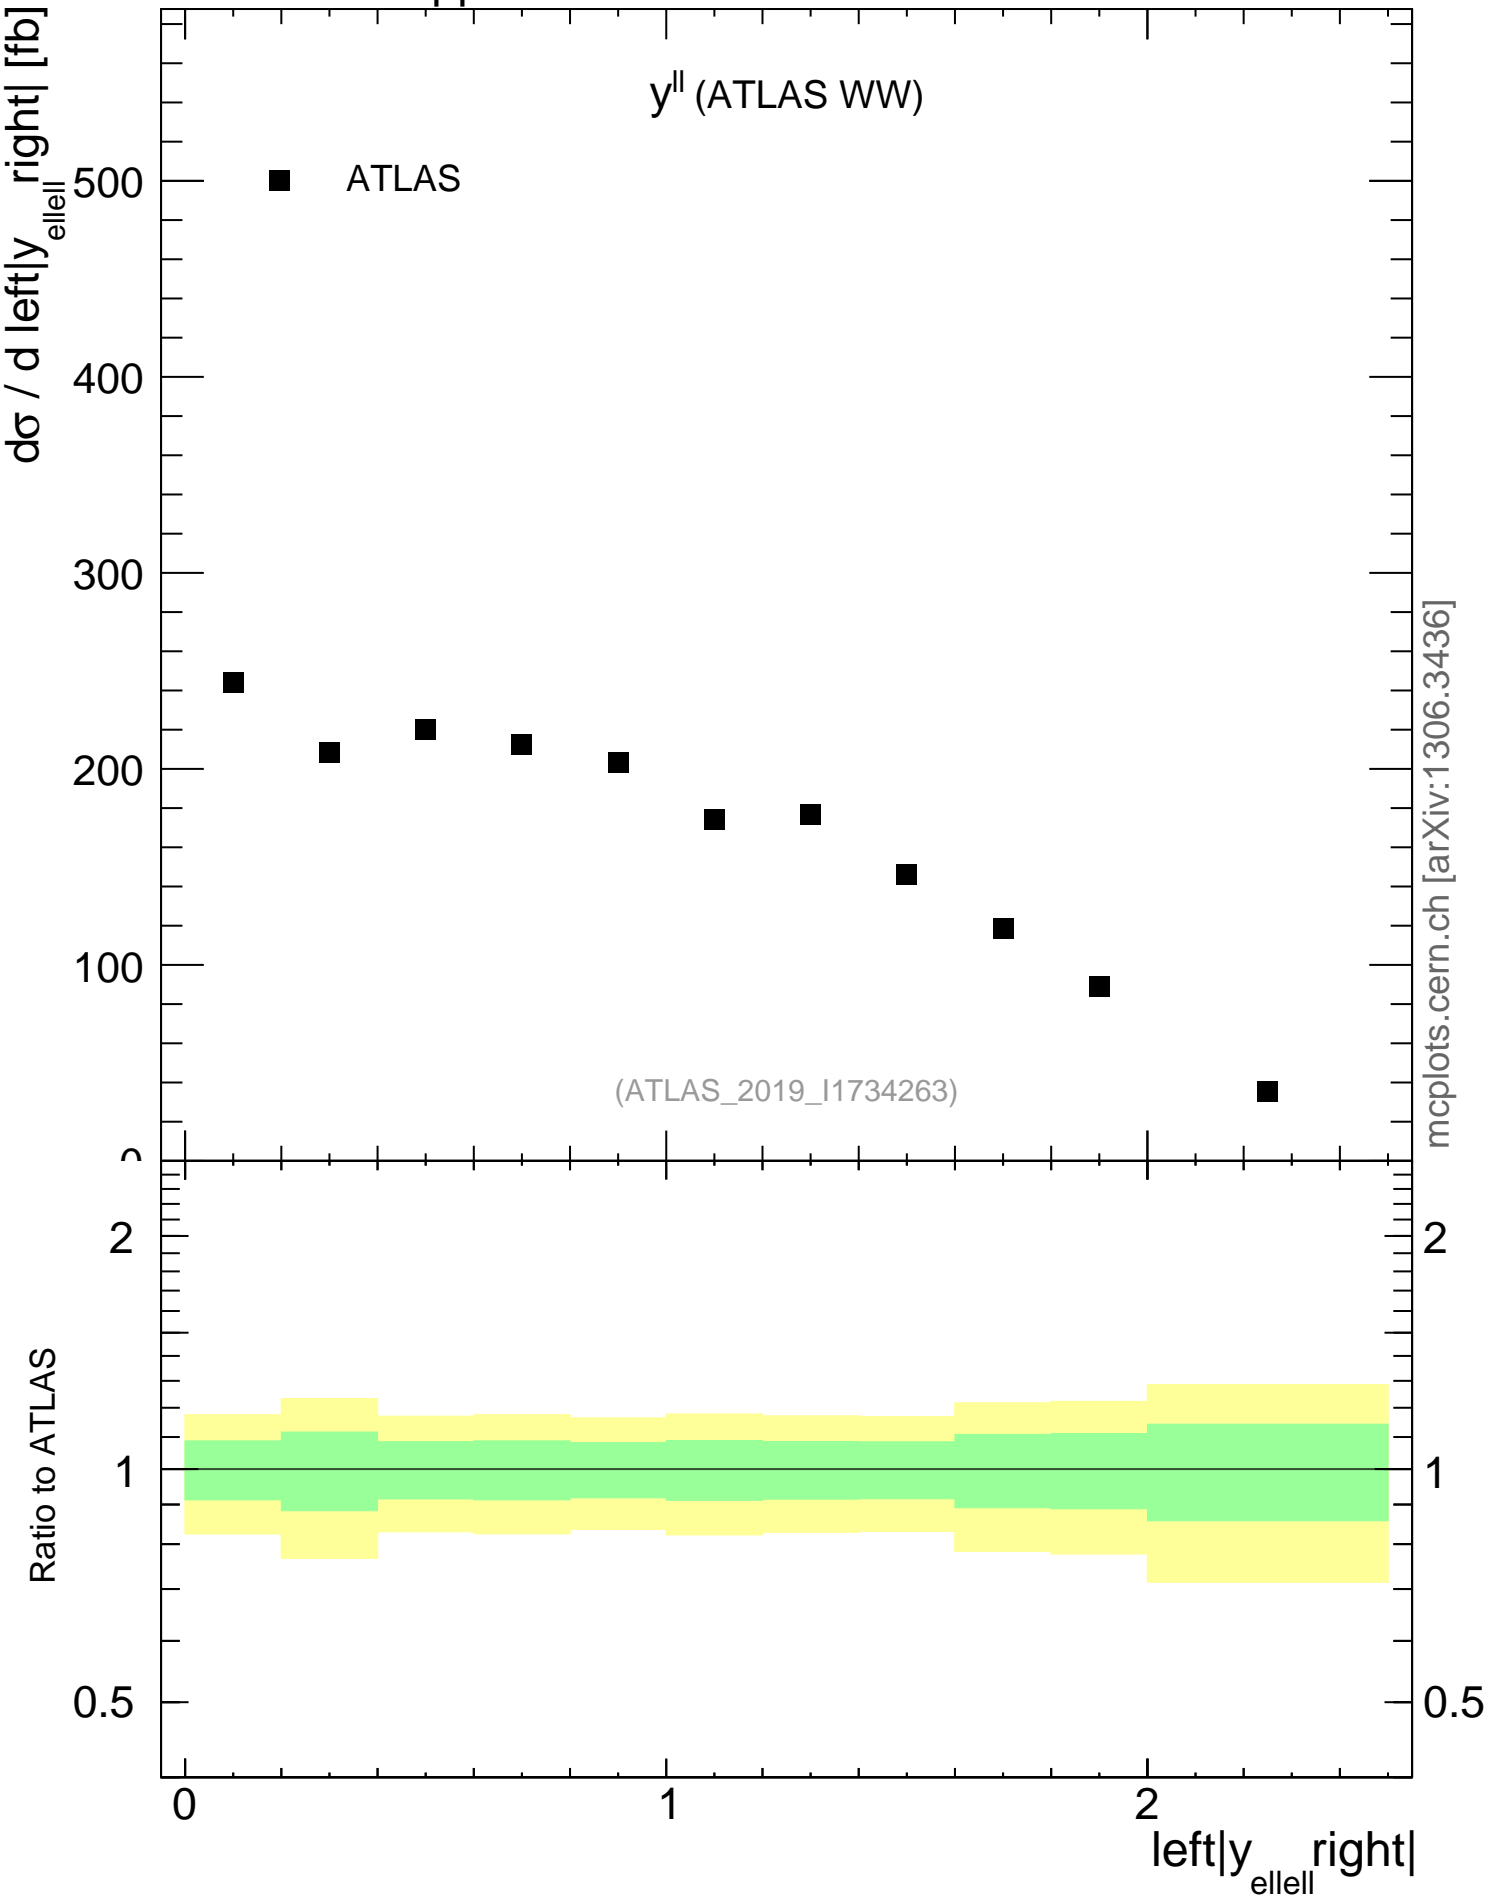

13000 GeV pp

WW

y^{\parallel} (ATLAS WW)

mcplots.cern.ch [arXiv:1306.3436]

(ATLAS_2019_I1734263)