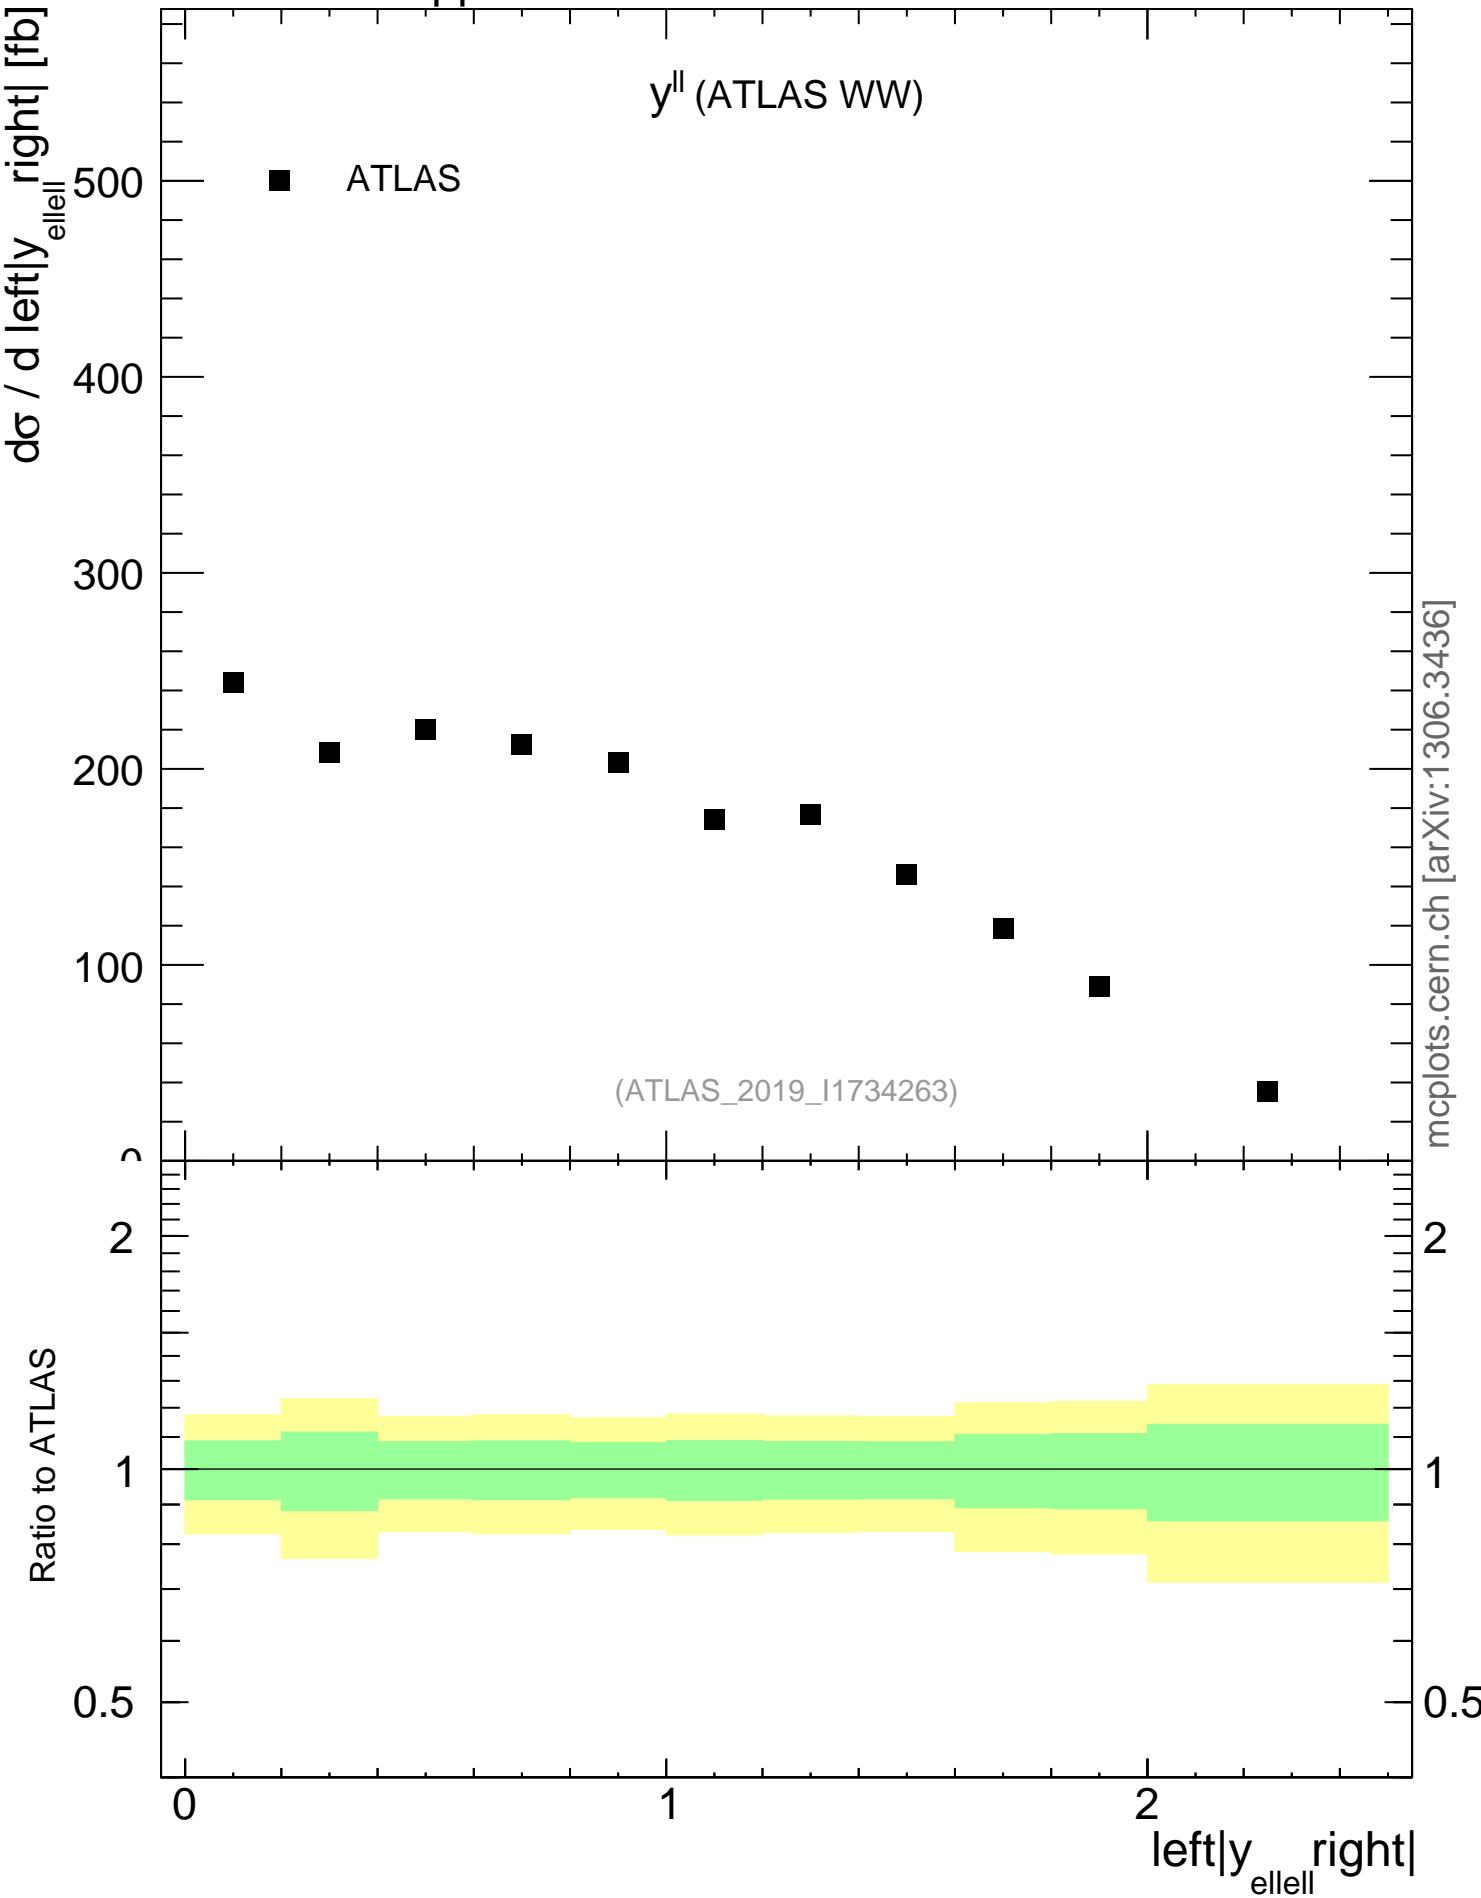

13000 GeV pp

WW

y^{\parallel} (ATLAS WW)

mcplots.cern.ch [arXiv:1306.3436]