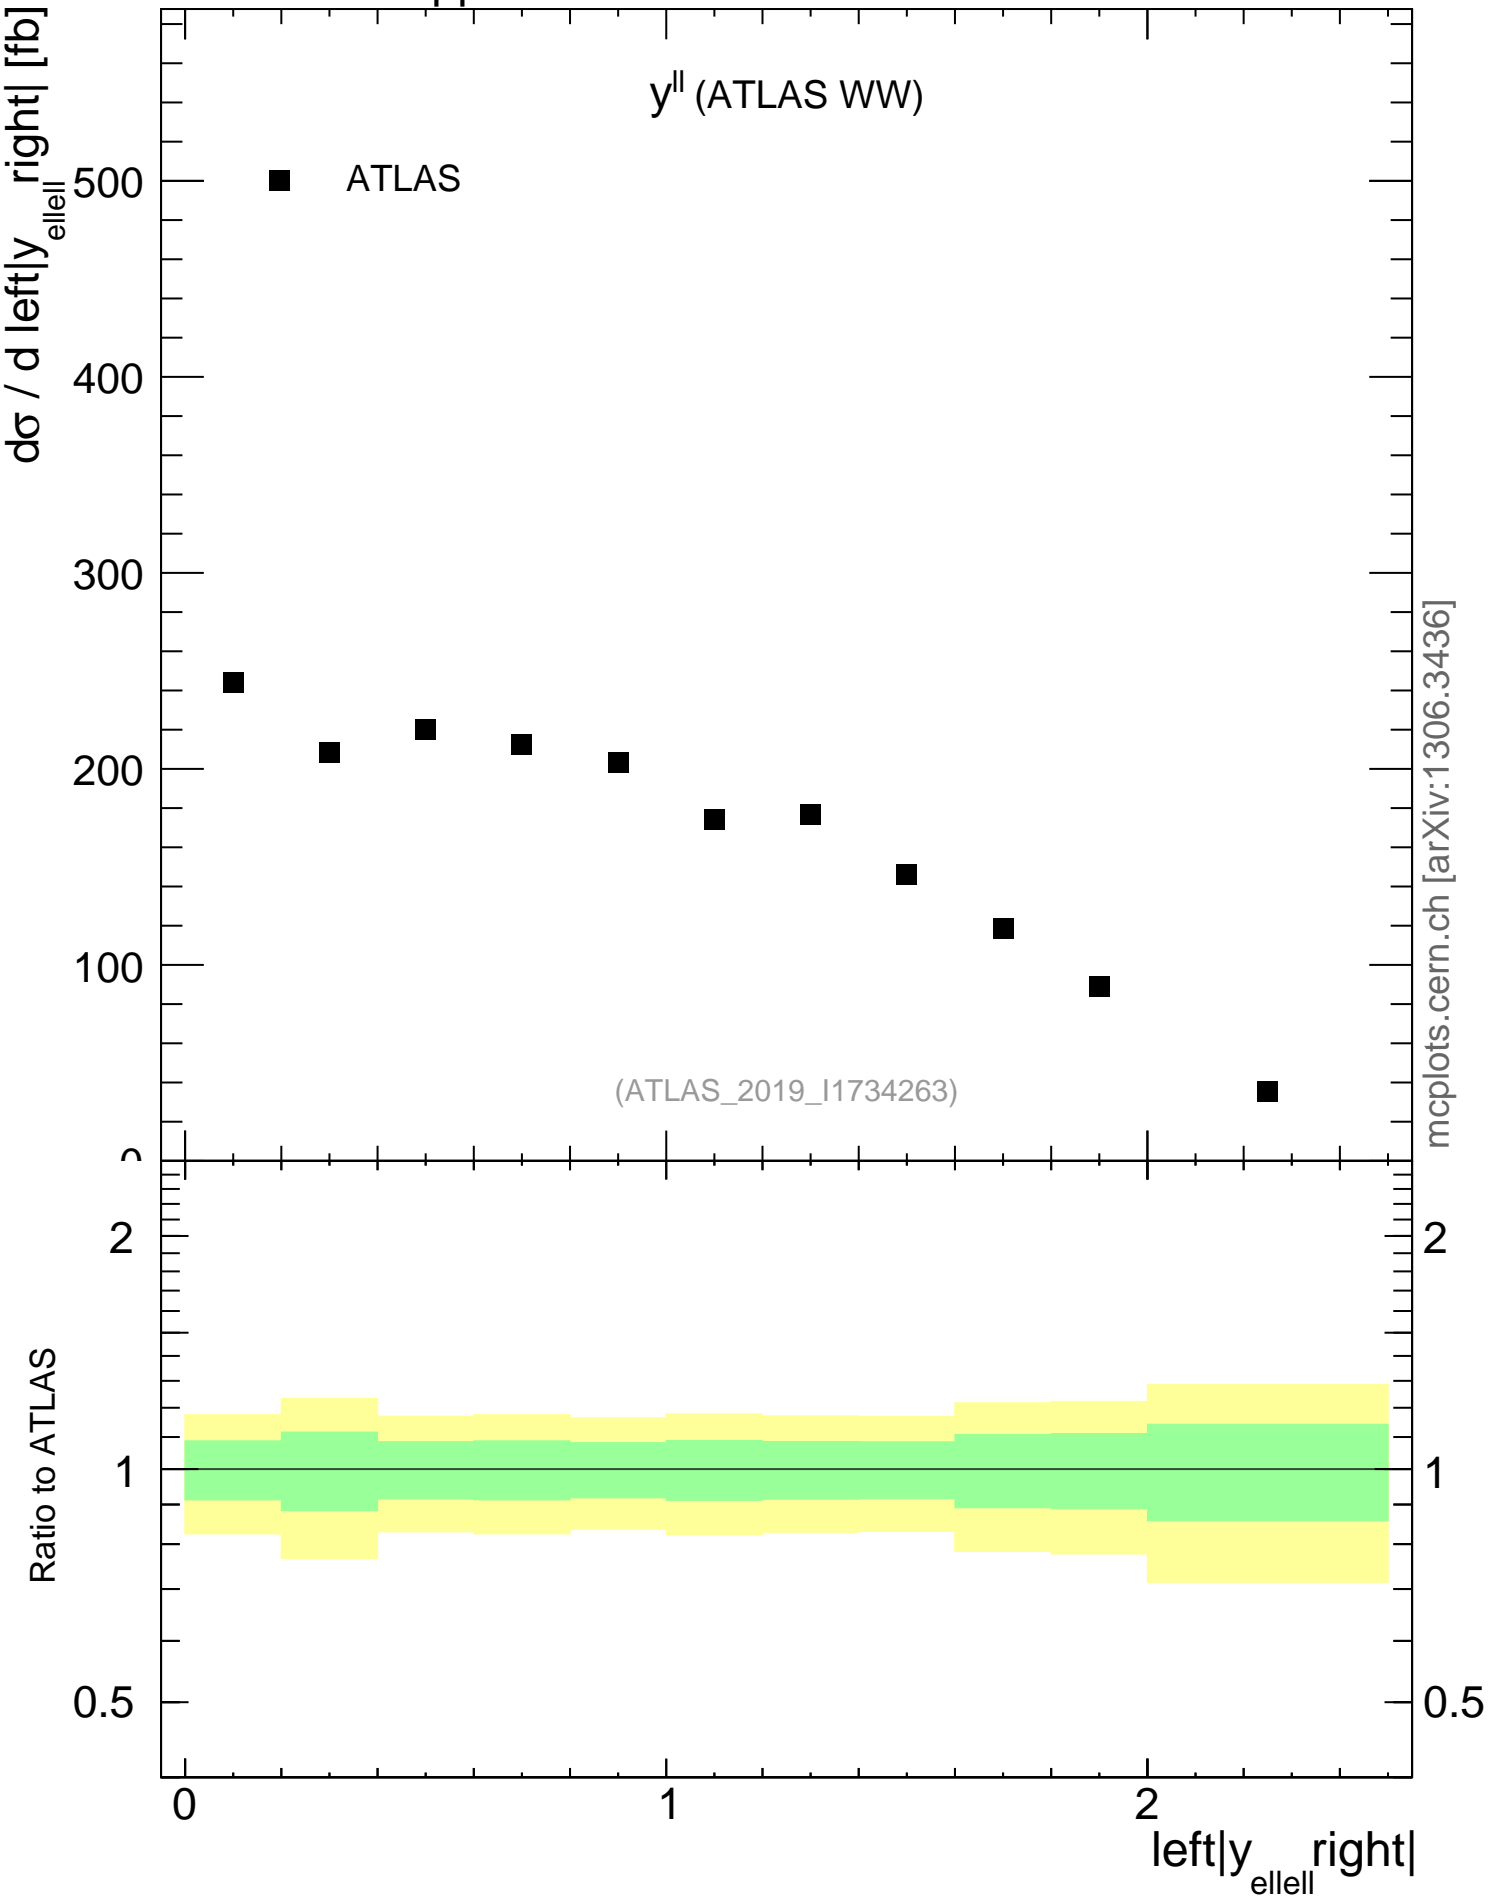

13000 GeV pp

WW

y^{\parallel} (ATLAS WW)

mcplots.cern.ch [arXiv:1306.3436]