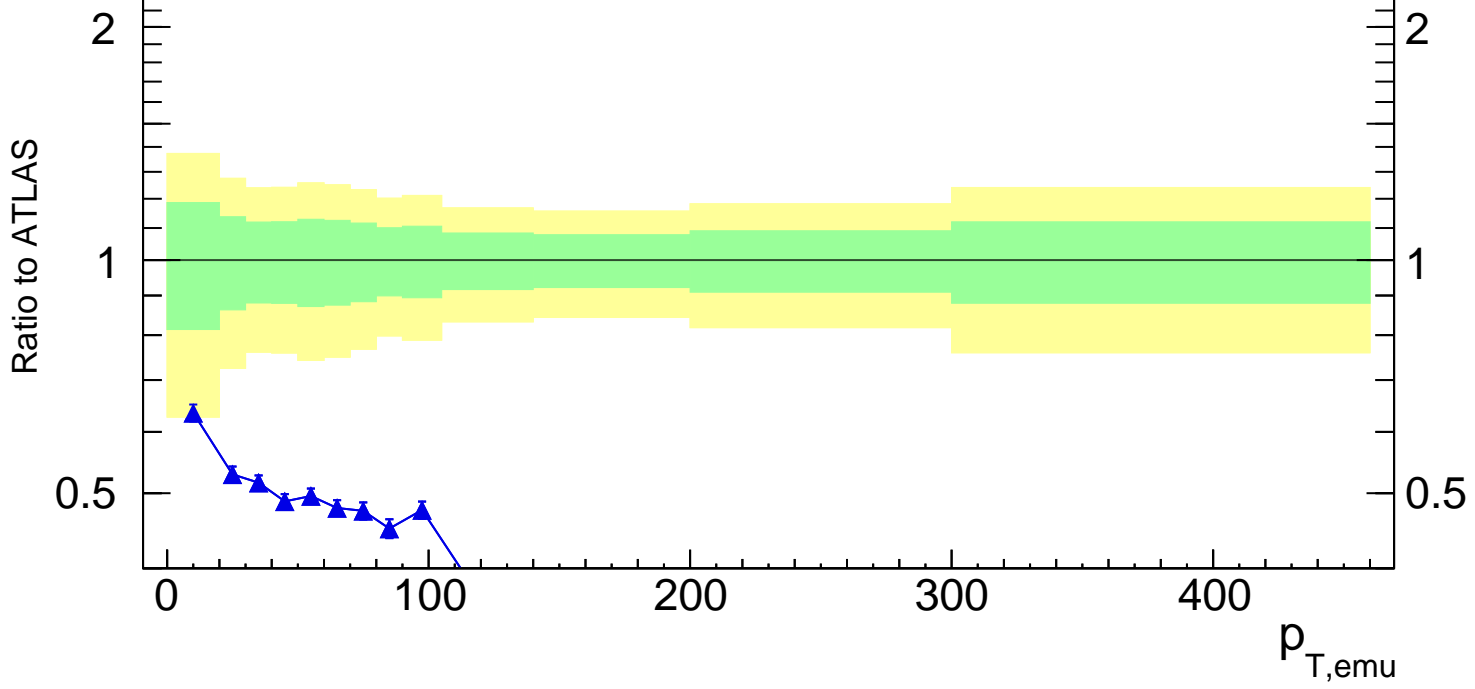

13000 GeV pp

WW

p_T^{\parallel} (ATLAS WW+jets)

Rivet 3.1.10, 500k events
mcplots.cern.ch [arXiv:1306.3436]