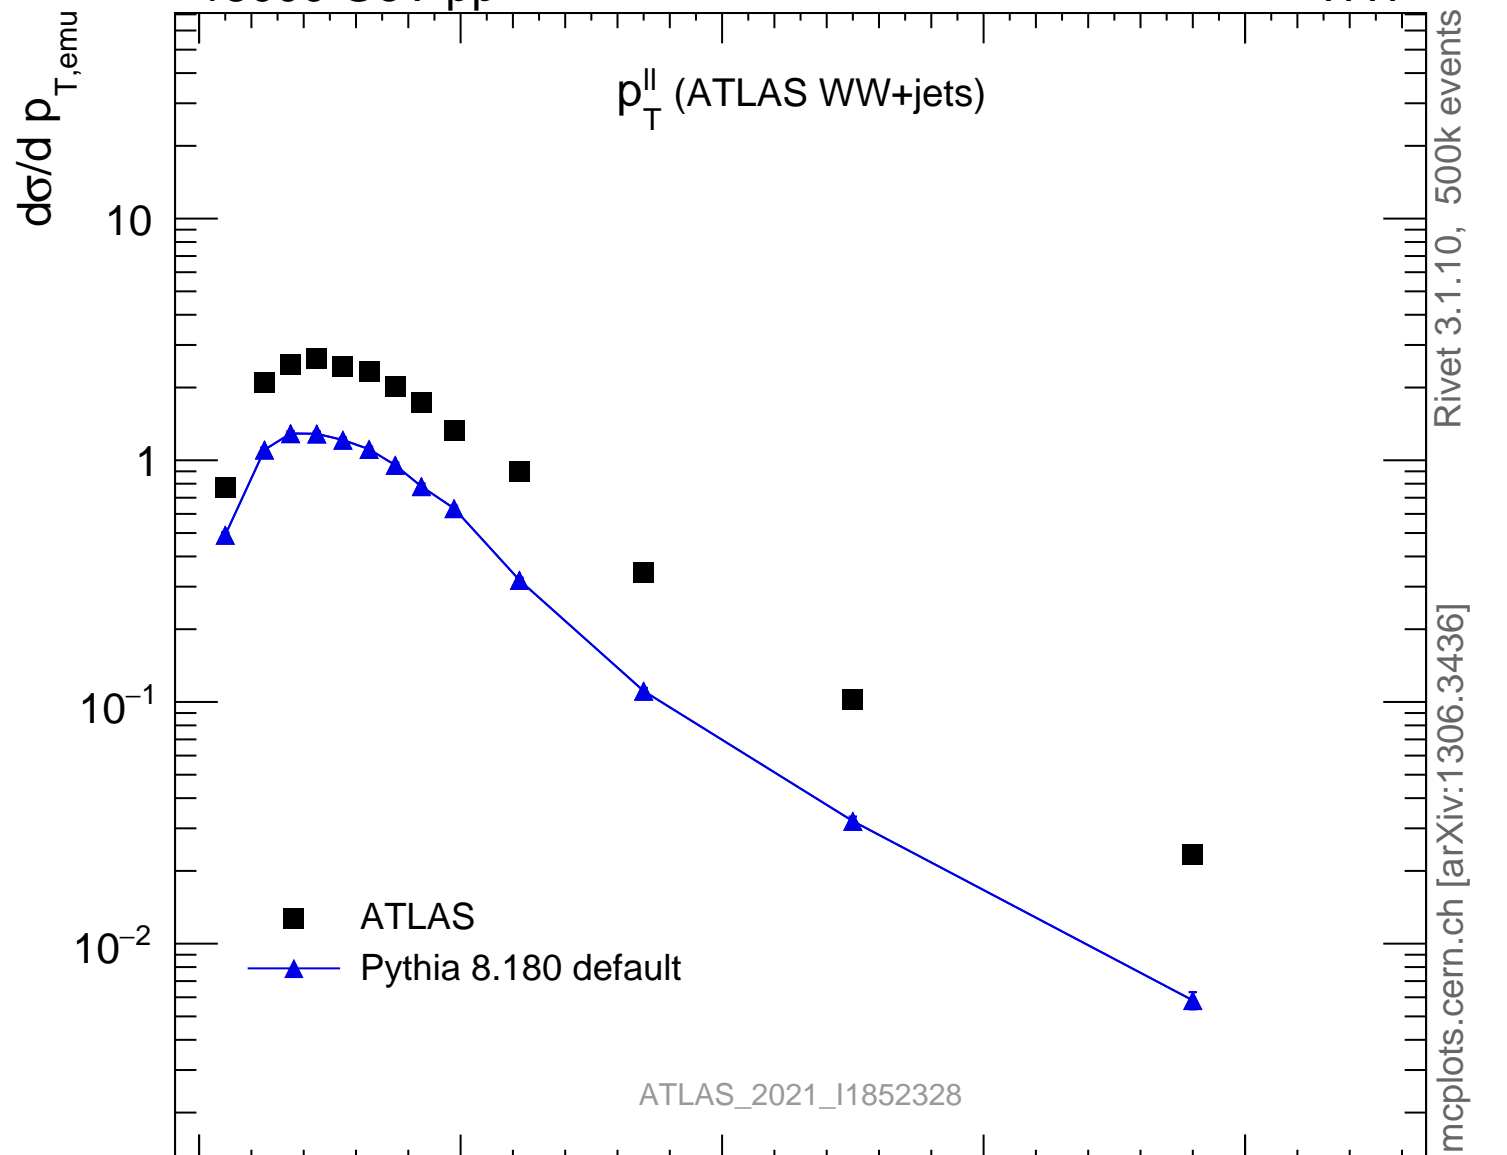

13000 GeV pp

WW

p_T^{\parallel} (ATLAS WW+jets)

Rivet 3.1.10, 500k events
mcplots.cern.ch [arXiv:1306.3436]