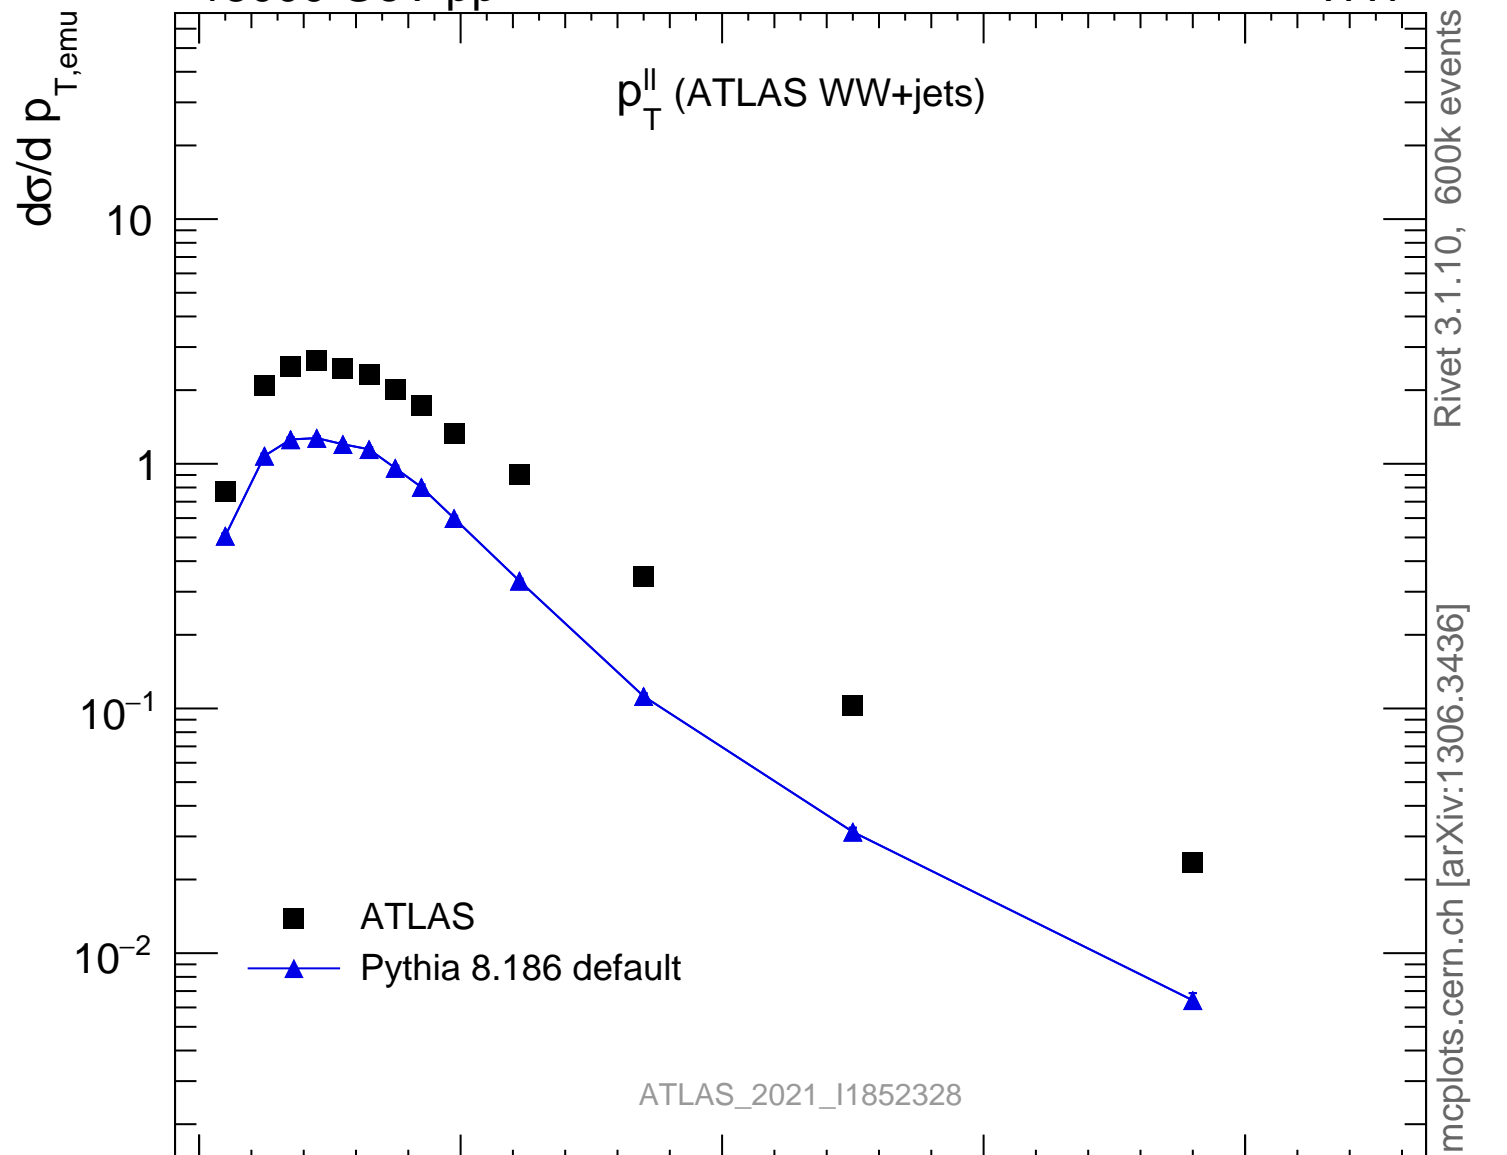

13000 GeV pp

WW

$p_T^{\parallel}$  (ATLAS WW+jets)

Rivet 3.1.10, 600k events

mcplots.cern.ch [arXiv:1306.3436]