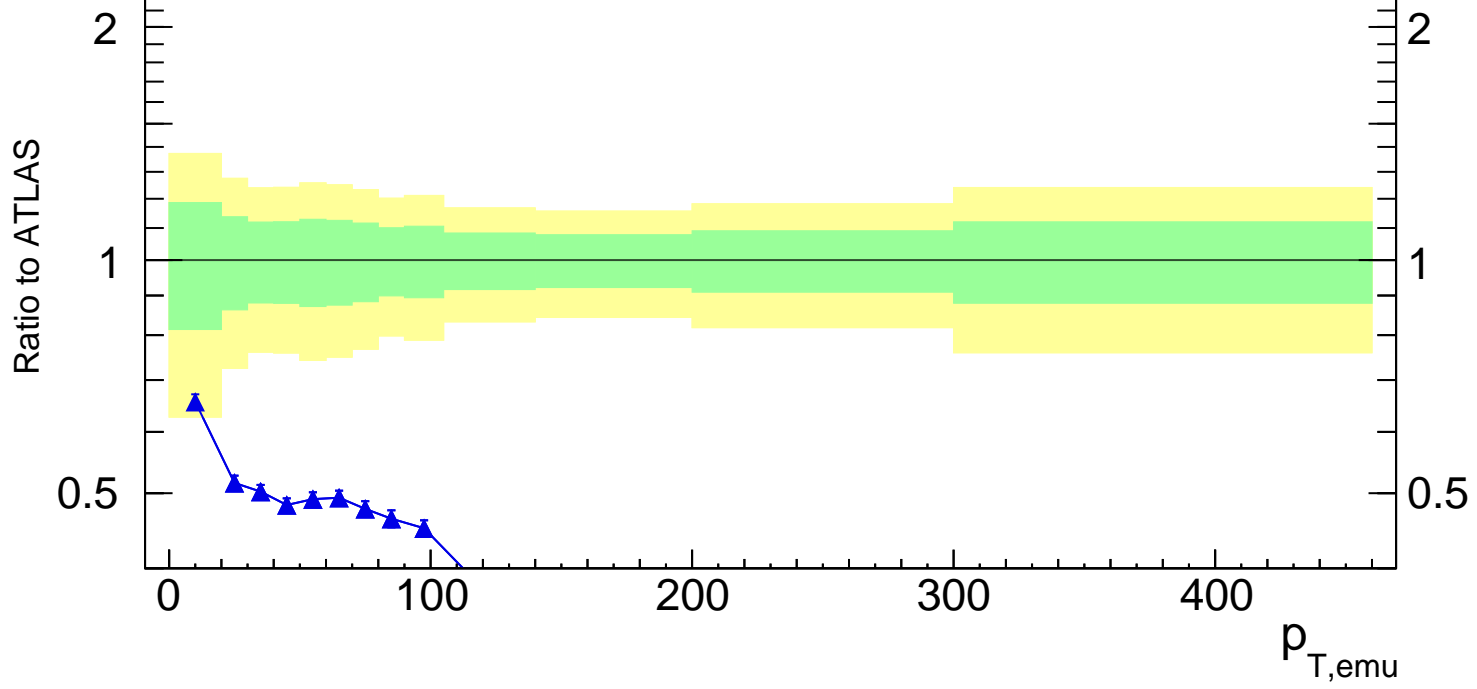

13000 GeV pp

WW

$p_T^{\parallel}$  (ATLAS WW+jets)

Rivet 3.1.10, 600k events

mcplots.cern.ch [arXiv:1306.3436]