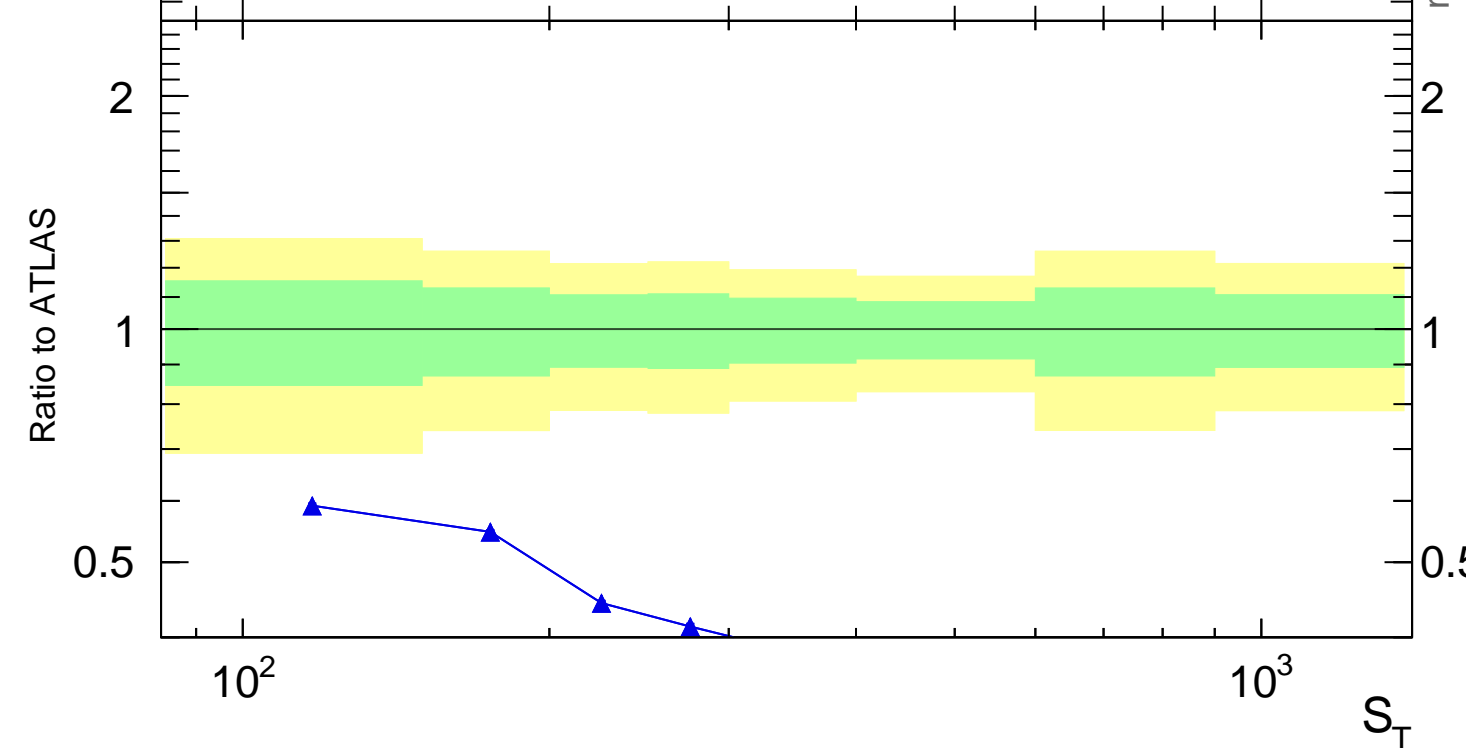

13000 GeV pp

WW

S_T (lepton,jets) (ATLAS WW+jets)

■ ATLAS
▲ Pythia 8.308 default

ATLAS_2021_I1852328

Ratio to ATLAS

S_T

Rivet 3.1.10, 3.2M events
mcplots.cern.ch [arXiv:1306.3436]