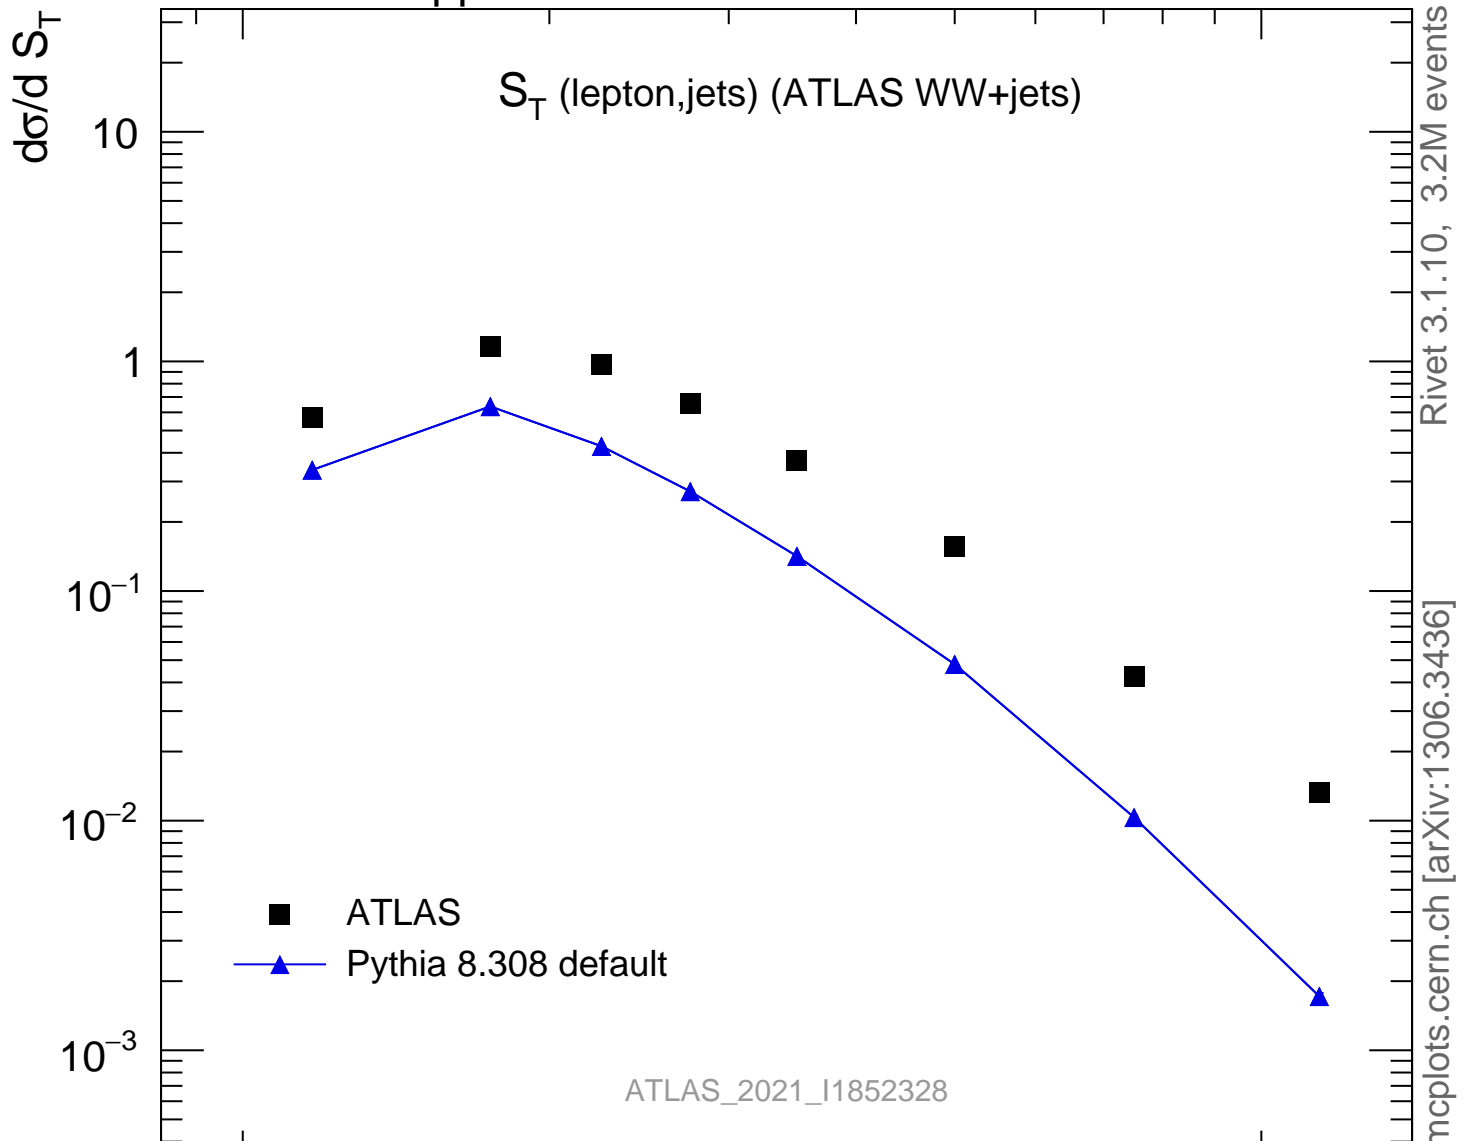

13000 GeV pp

WW

S_T (lepton,jets) (ATLAS WW+jets)

■ ATLAS
▲ Pythia 8.308 default

ATLAS_2021_I1852328

Ratio to ATLAS

S_T

Rivet 3.1.10, 3.2M events
mcplots.cern.ch [arXiv:1306.3436]