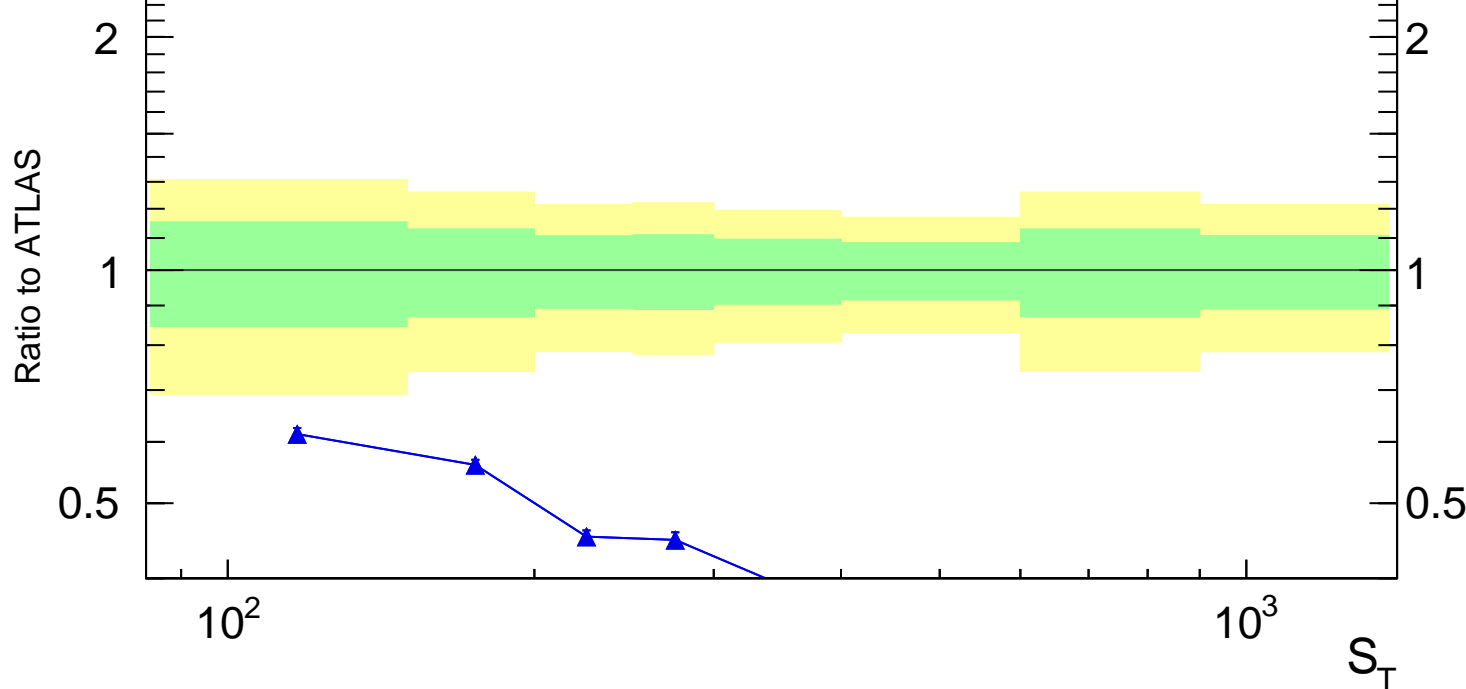

13000 GeV pp

WW

S_T (lepton,jets) (ATLAS WW+jets)

■ ATLAS
▲ Pythia 8.170 default

ATLAS_2021_I1852328

Rivet 3.1.10, 400k events
mcplots.cern.ch [arXiv:1306.3436]

Ratio to ATLAS

S_T