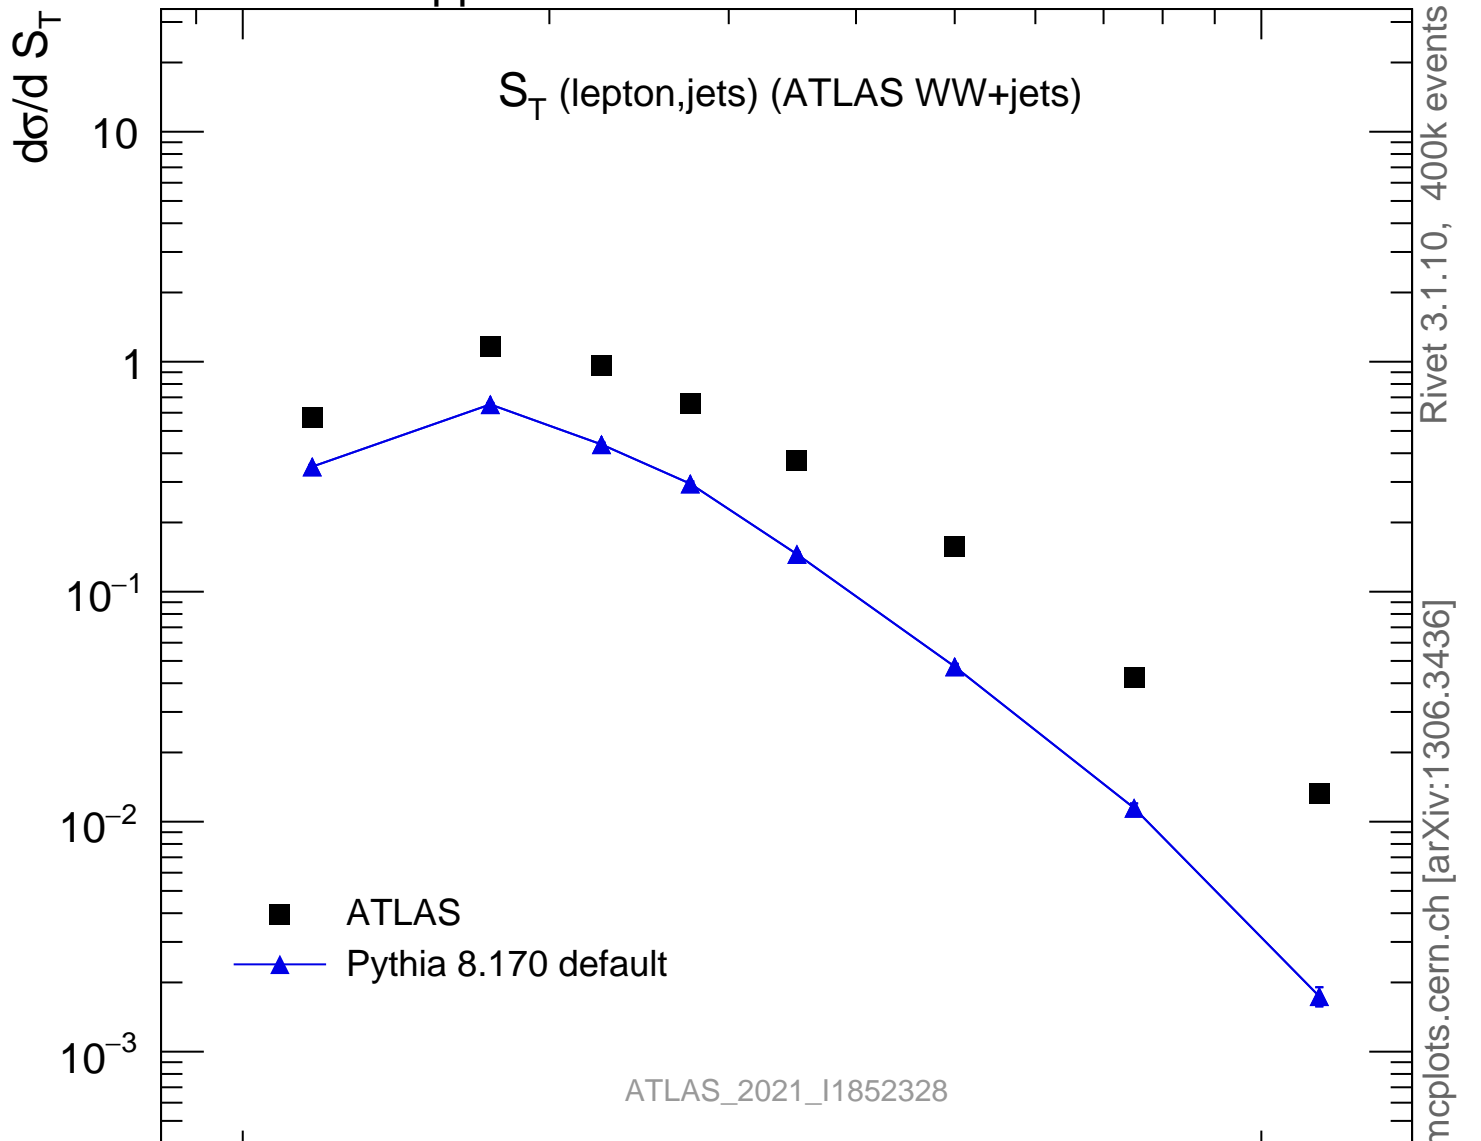

13000 GeV pp

WW

S_T (lepton,jets) (ATLAS WW+jets)

■ ATLAS
▲ Pythia 8.170 default

ATLAS_2021_I1852328

Rivet 3.1.10, 400k events
mcplots.cern.ch [arXiv:1306.3436]

Ratio to ATLAS

S_T