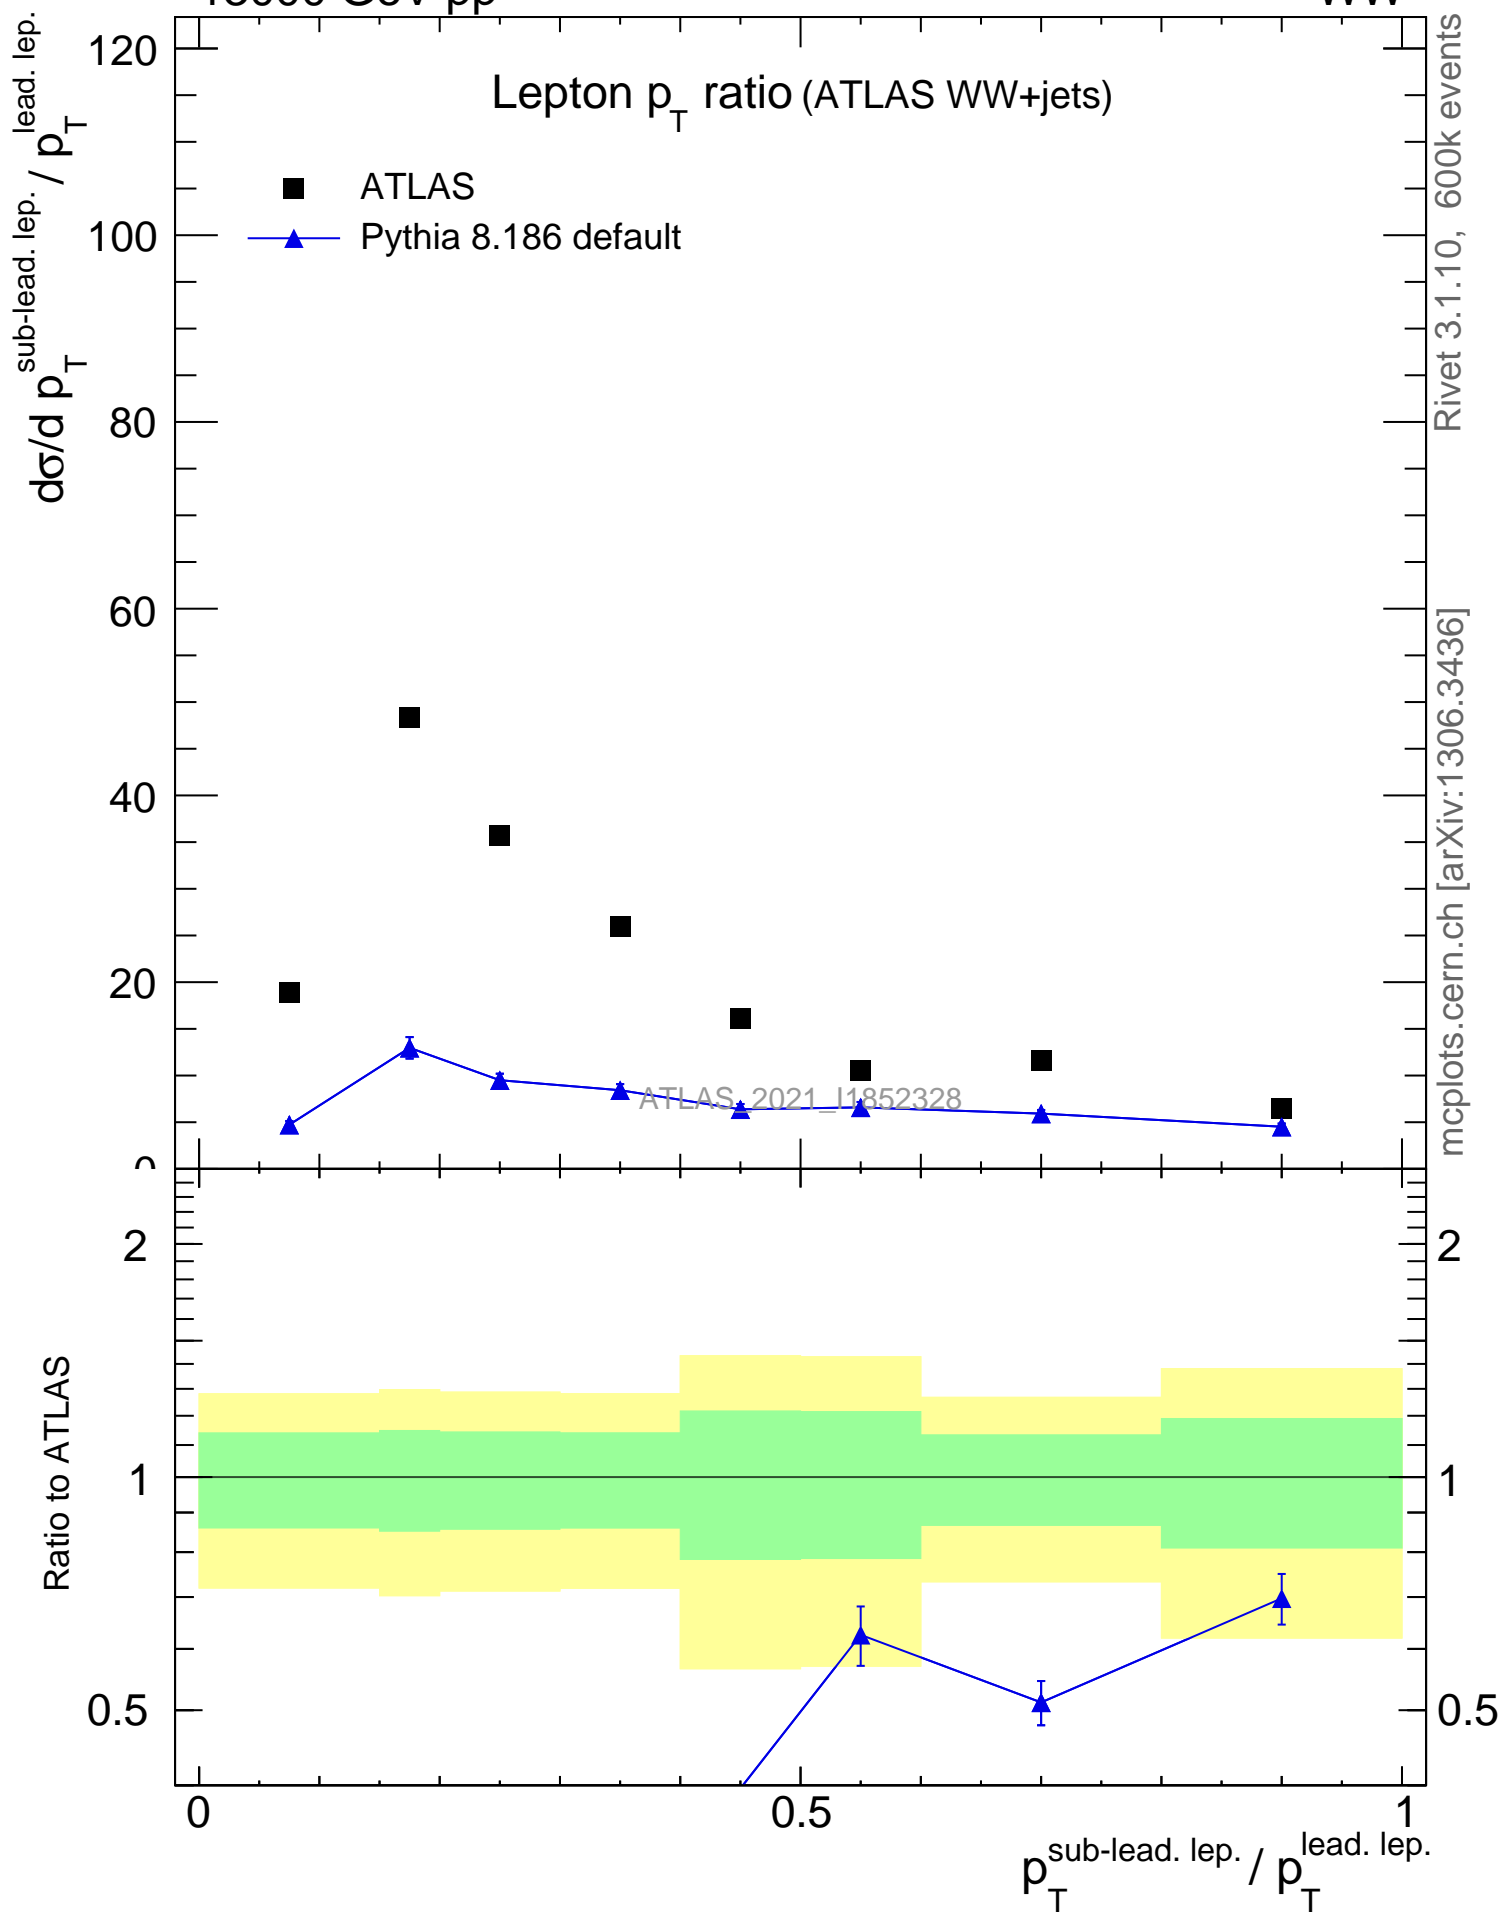

13000 GeV pp

WW

Lepton p_T ratio (ATLAS WW+jets)

mcplots.cern.ch [arXiv:1306.3436]

Rivet 3.1.10, 600k events

ATLAS, 2021, I1852328