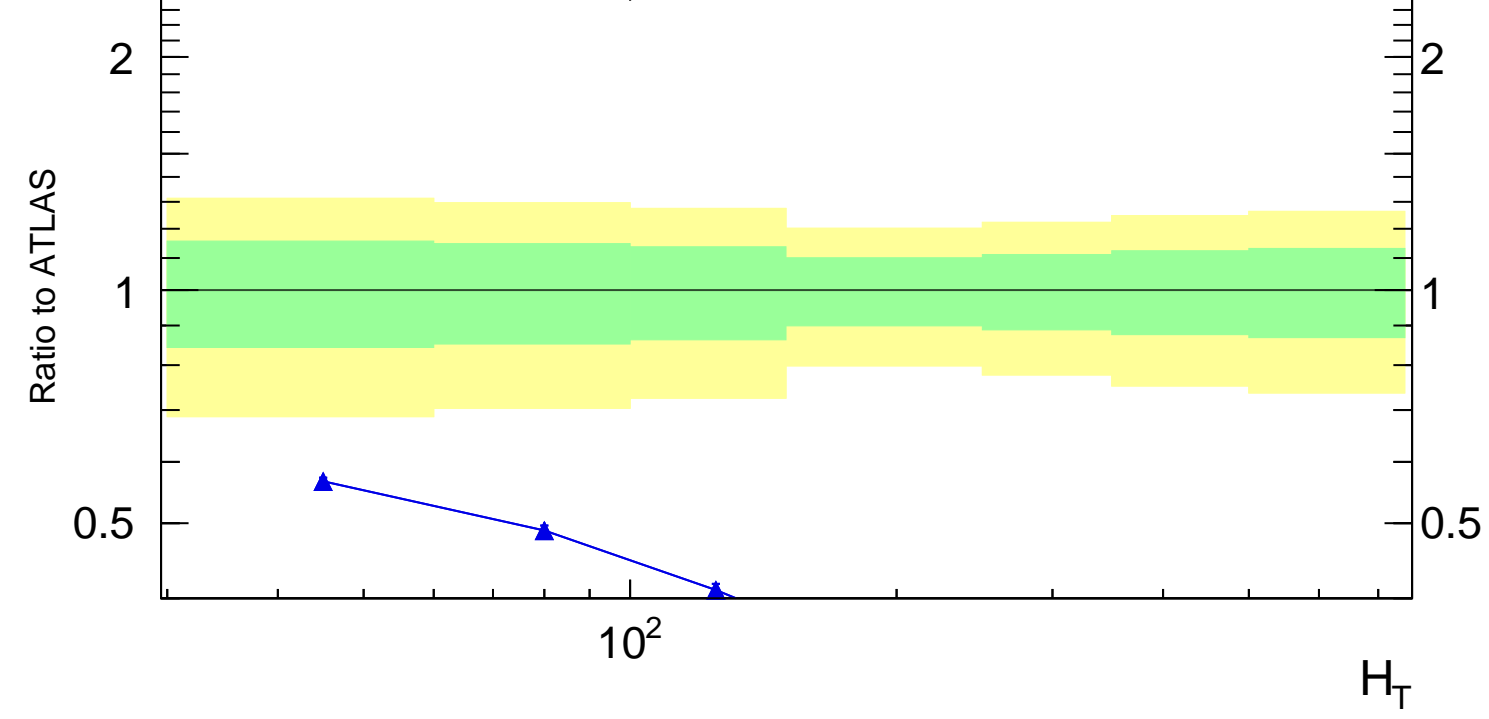

13000 GeV pp

WW

H_T (jets) (ATLAS WW+jets)

Rivet 3.1.10, 500k events
mcplots.cern.ch [arXiv:1306.3436]