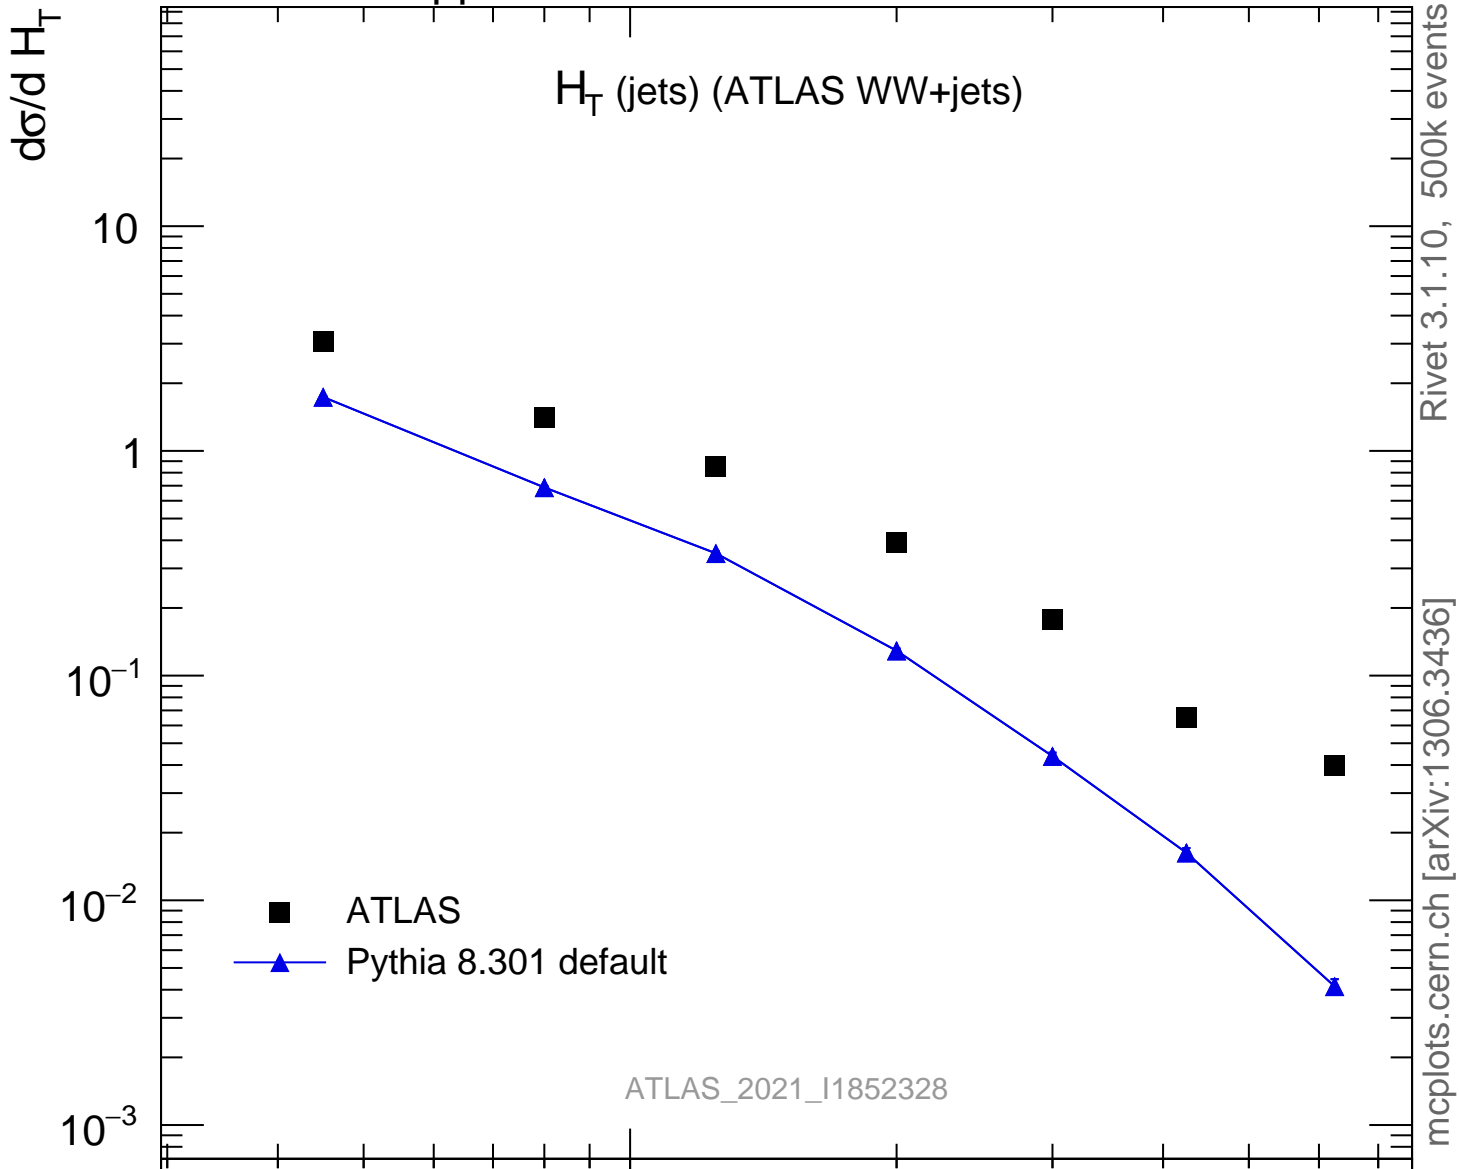

13000 GeV pp

WW

H_T (jets) (ATLAS WW+jets)

Rivet 3.1.10, 500k events
mcplots.cern.ch [arXiv:1306.3436]