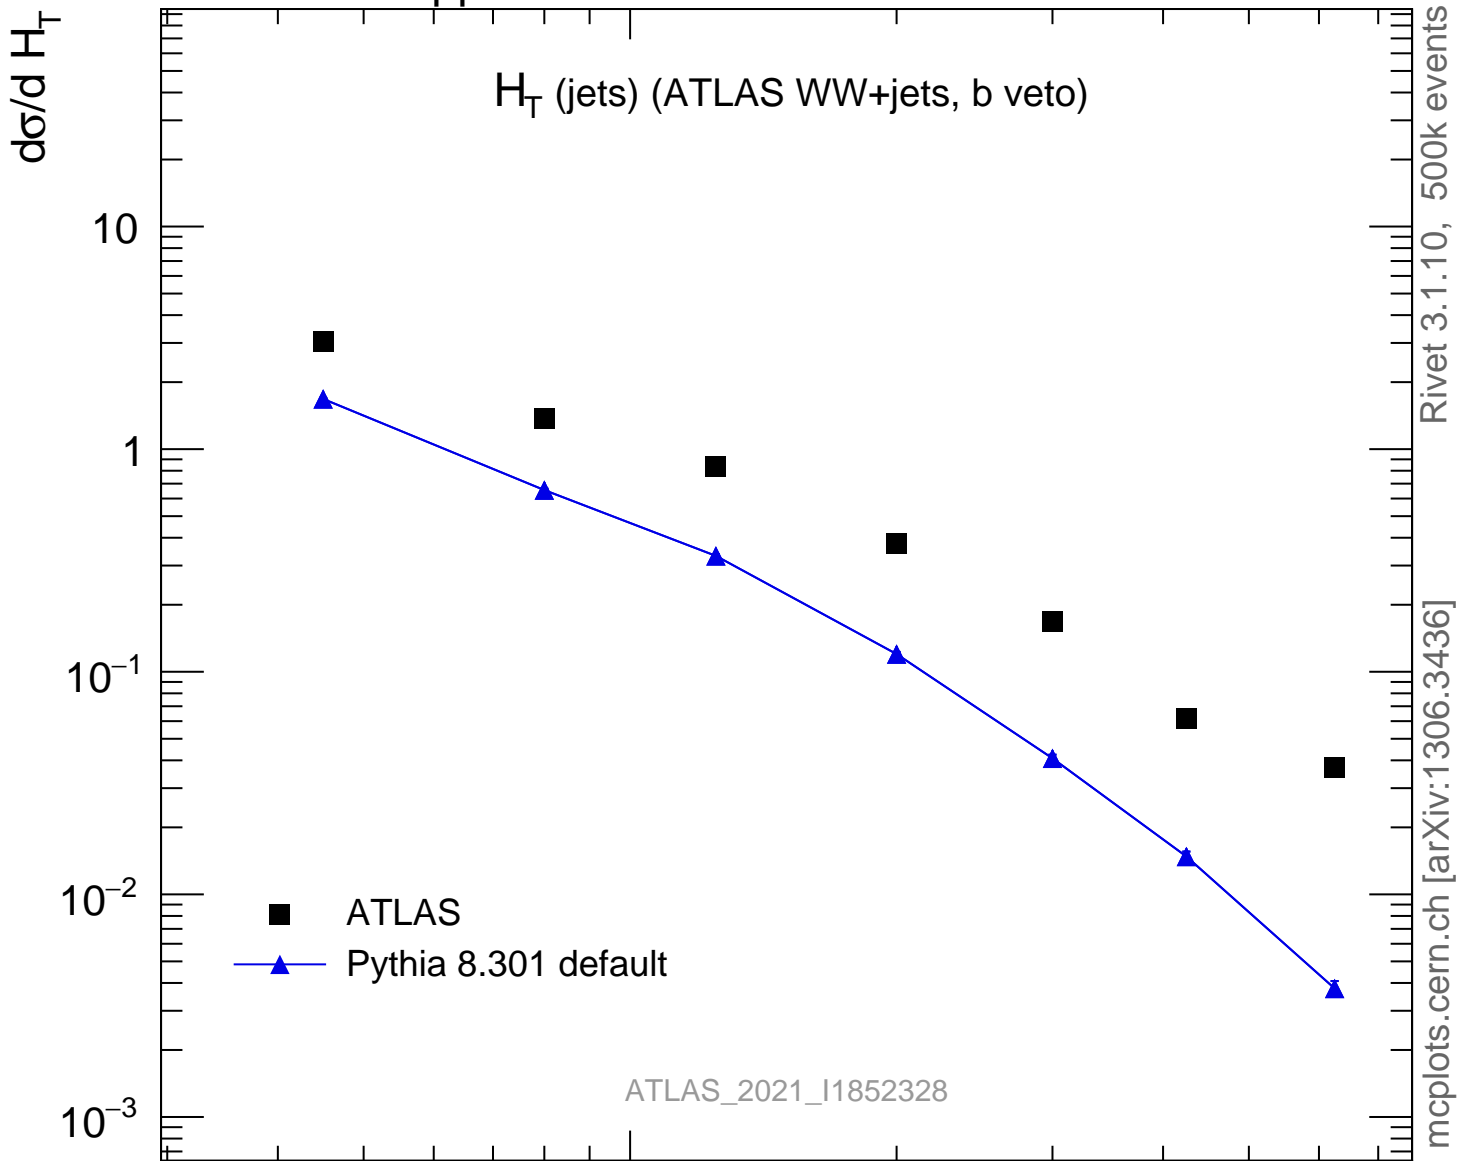

$H_T$  (jets) (ATLAS WW+jets, b veto)

Rivet 3.1.10, 500k events  
mcplots.cern.ch [arXiv:1306.3436]