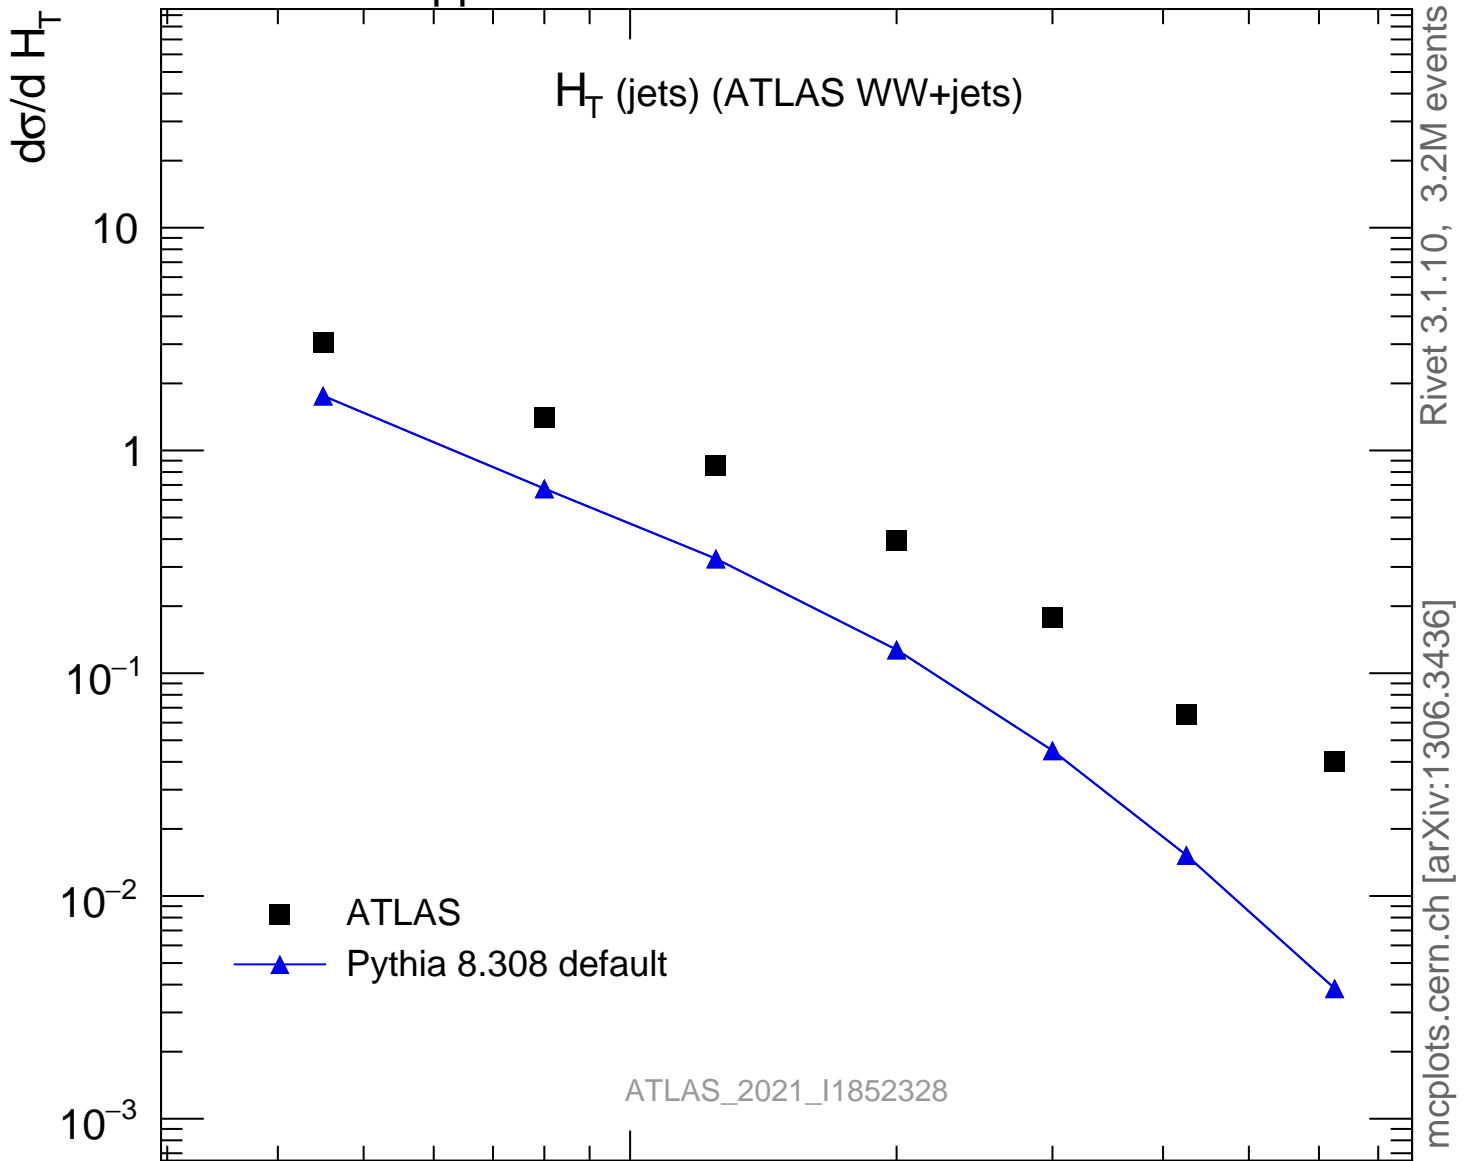

13000 GeV pp

WW

H_T (jets) (ATLAS WW+jets)

Rivet 3.1.10, 3.2M events
mcplots.cern.ch [arXiv:1306.3436]