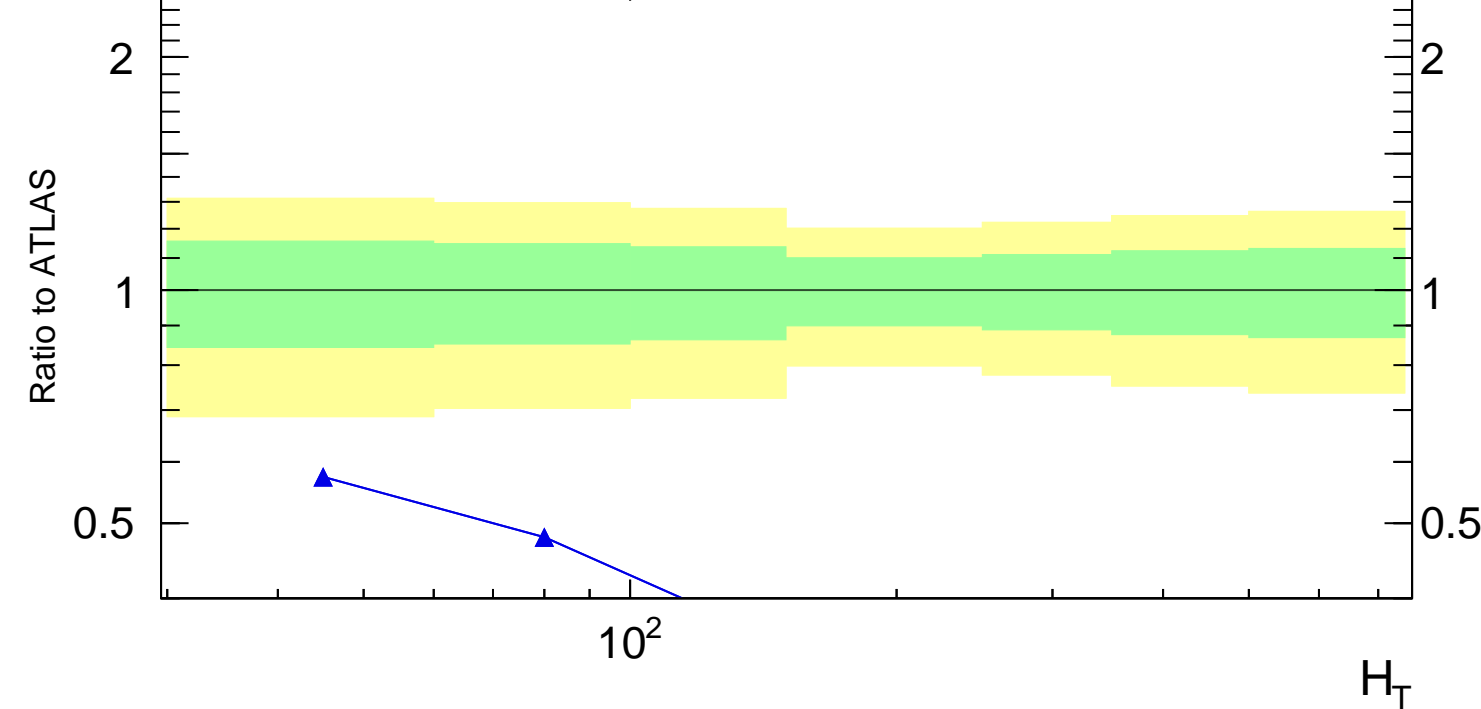

13000 GeV pp

WW

H_T (jets) (ATLAS WW+jets)

Rivet 3.1.10, 3.2M events
mcplots.cern.ch [arXiv:1306.3436]