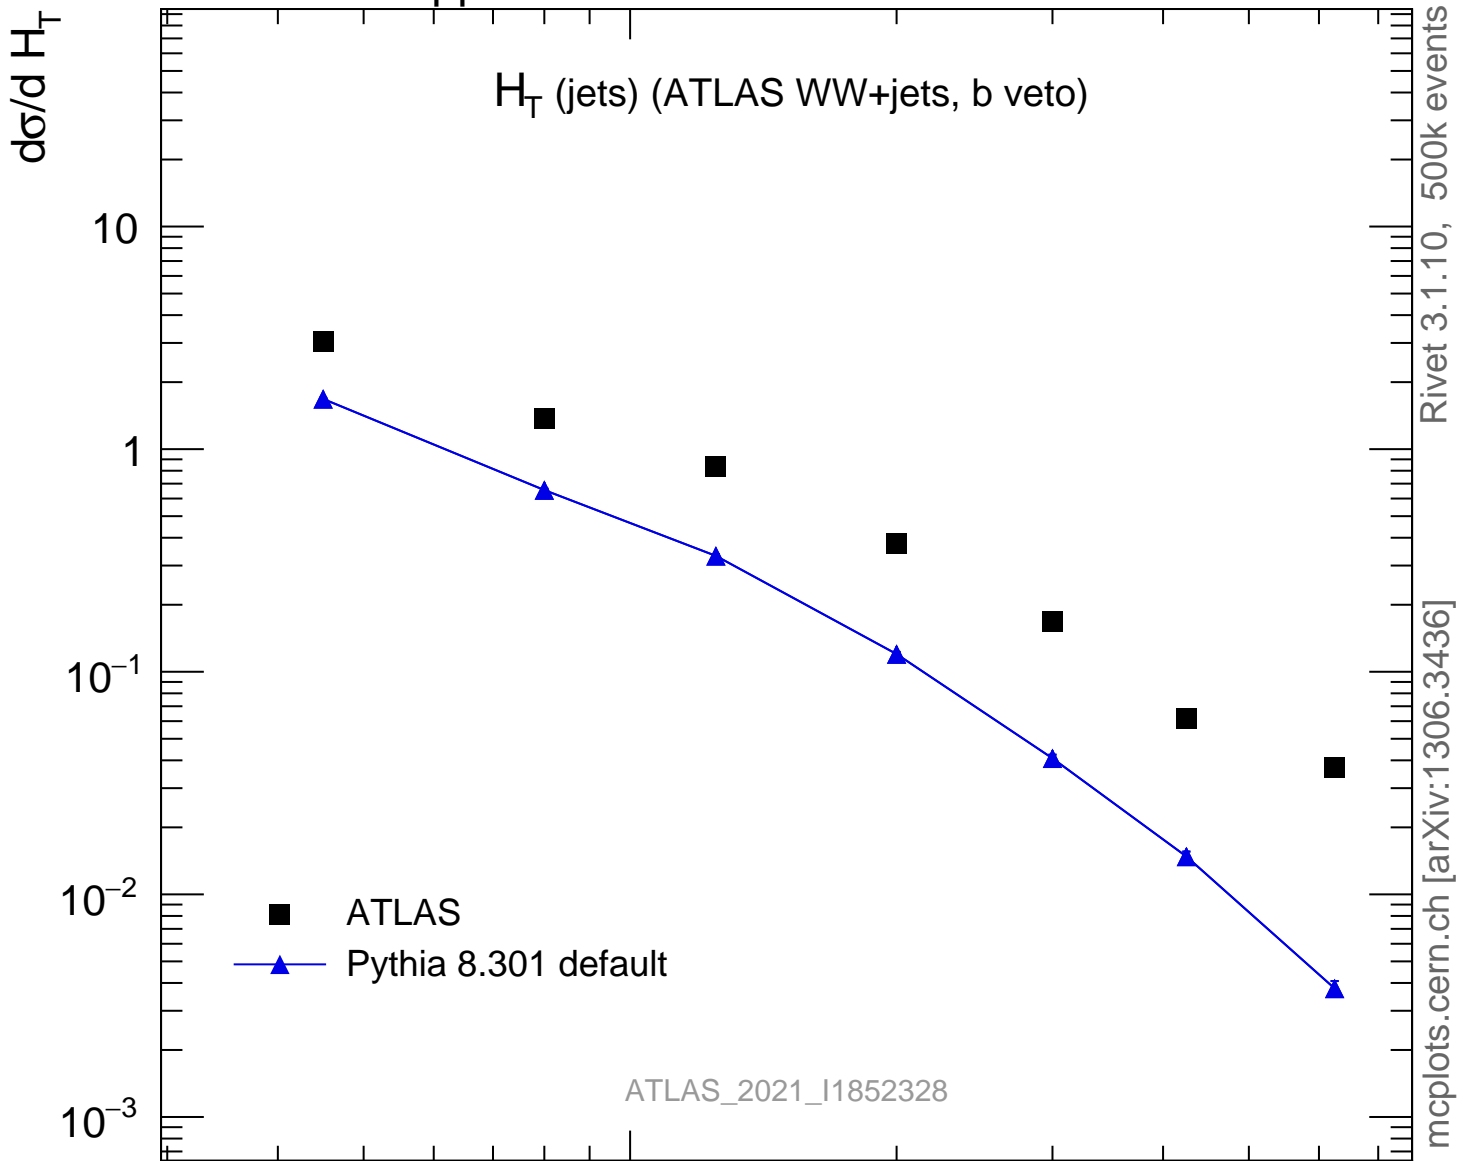

$H_T$  (jets) (ATLAS WW+jets, b veto)

ATLAS\_2021\_I1852328

Rivet 3.1.10, 500k events  
mcplots.cern.ch [arXiv:1306.3436]