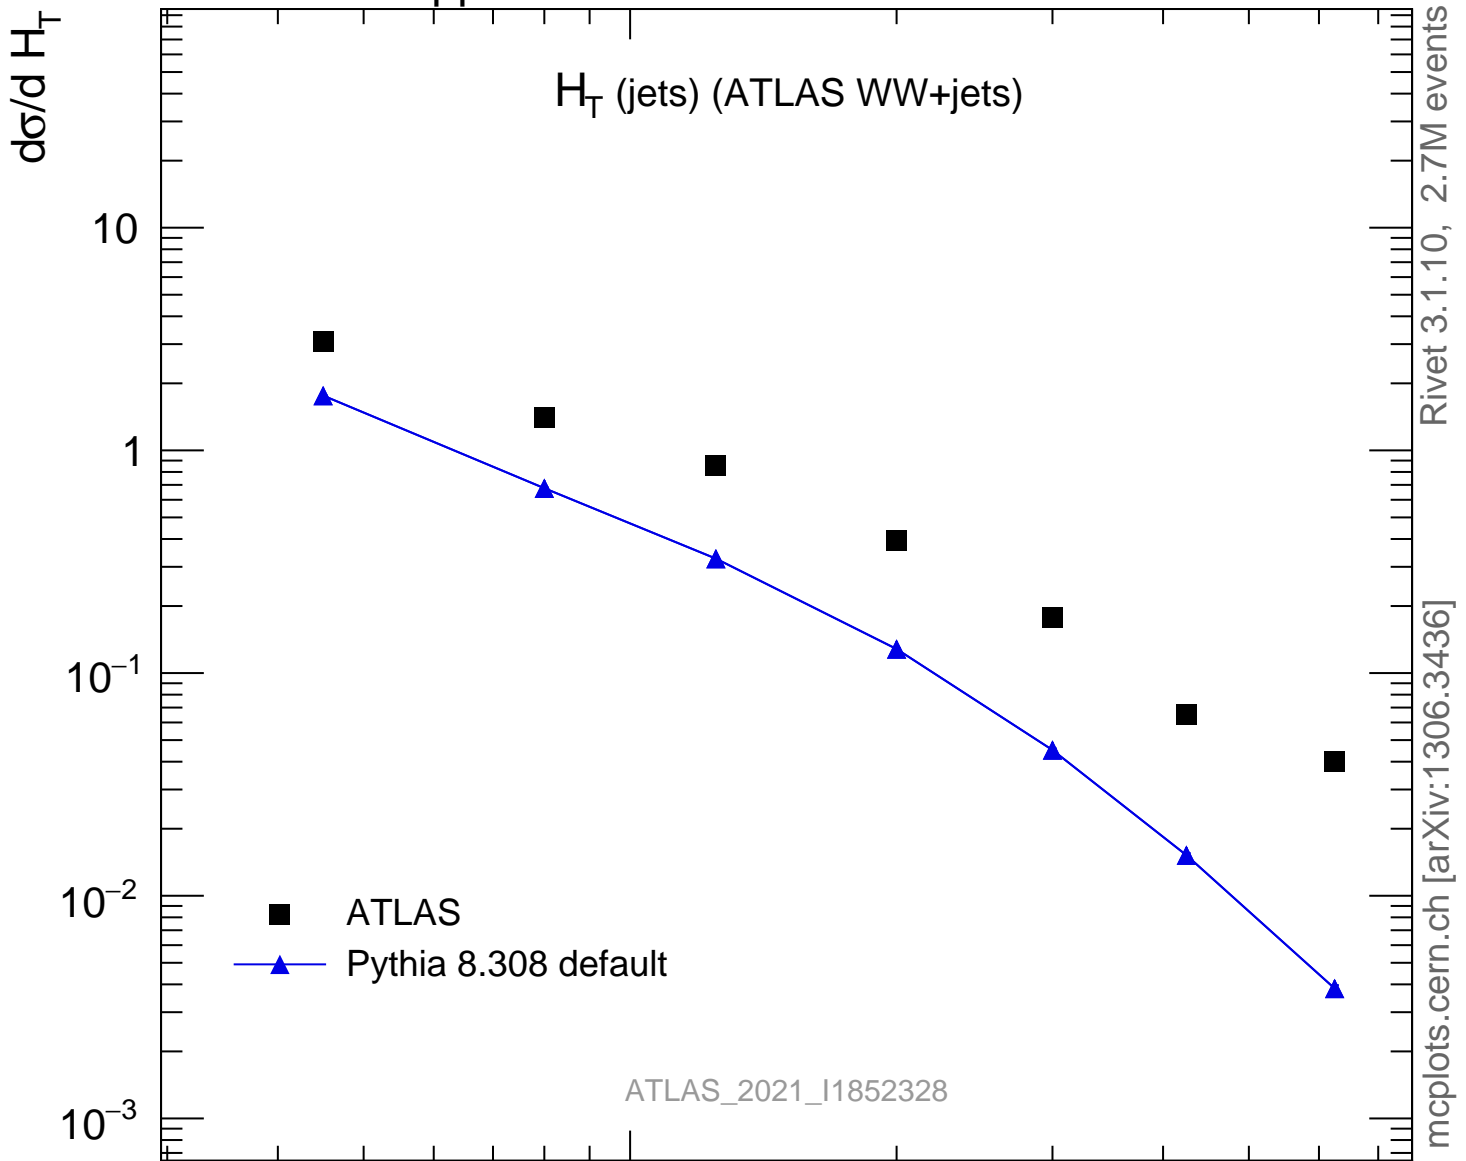

$H_T$  (jets) (ATLAS WW+jets)

Rivet 3.1.10, 2.7M events  
mcplots.cern.ch [arXiv:1306.3436]