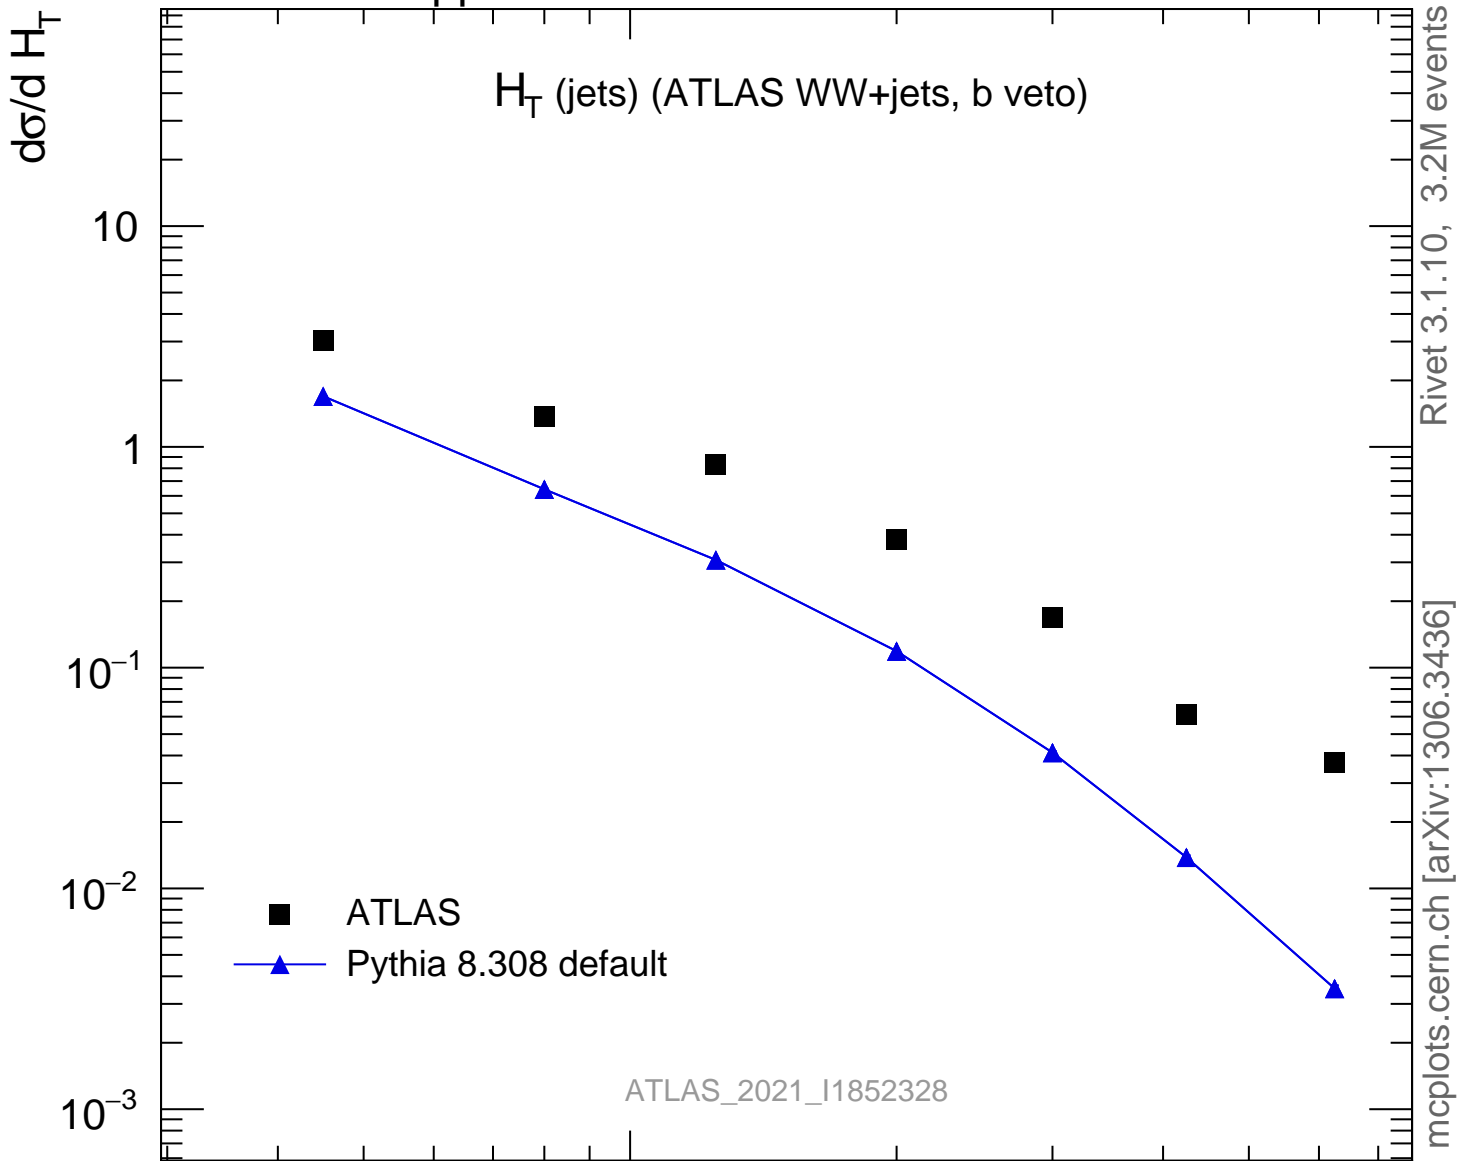

H_T (jets) (ATLAS WW+jets, b veto)

ATLAS_2021_I1852328

Rivet 3.1.10, 3.2M events
mcplots.cern.ch [arXiv:1306.3436]