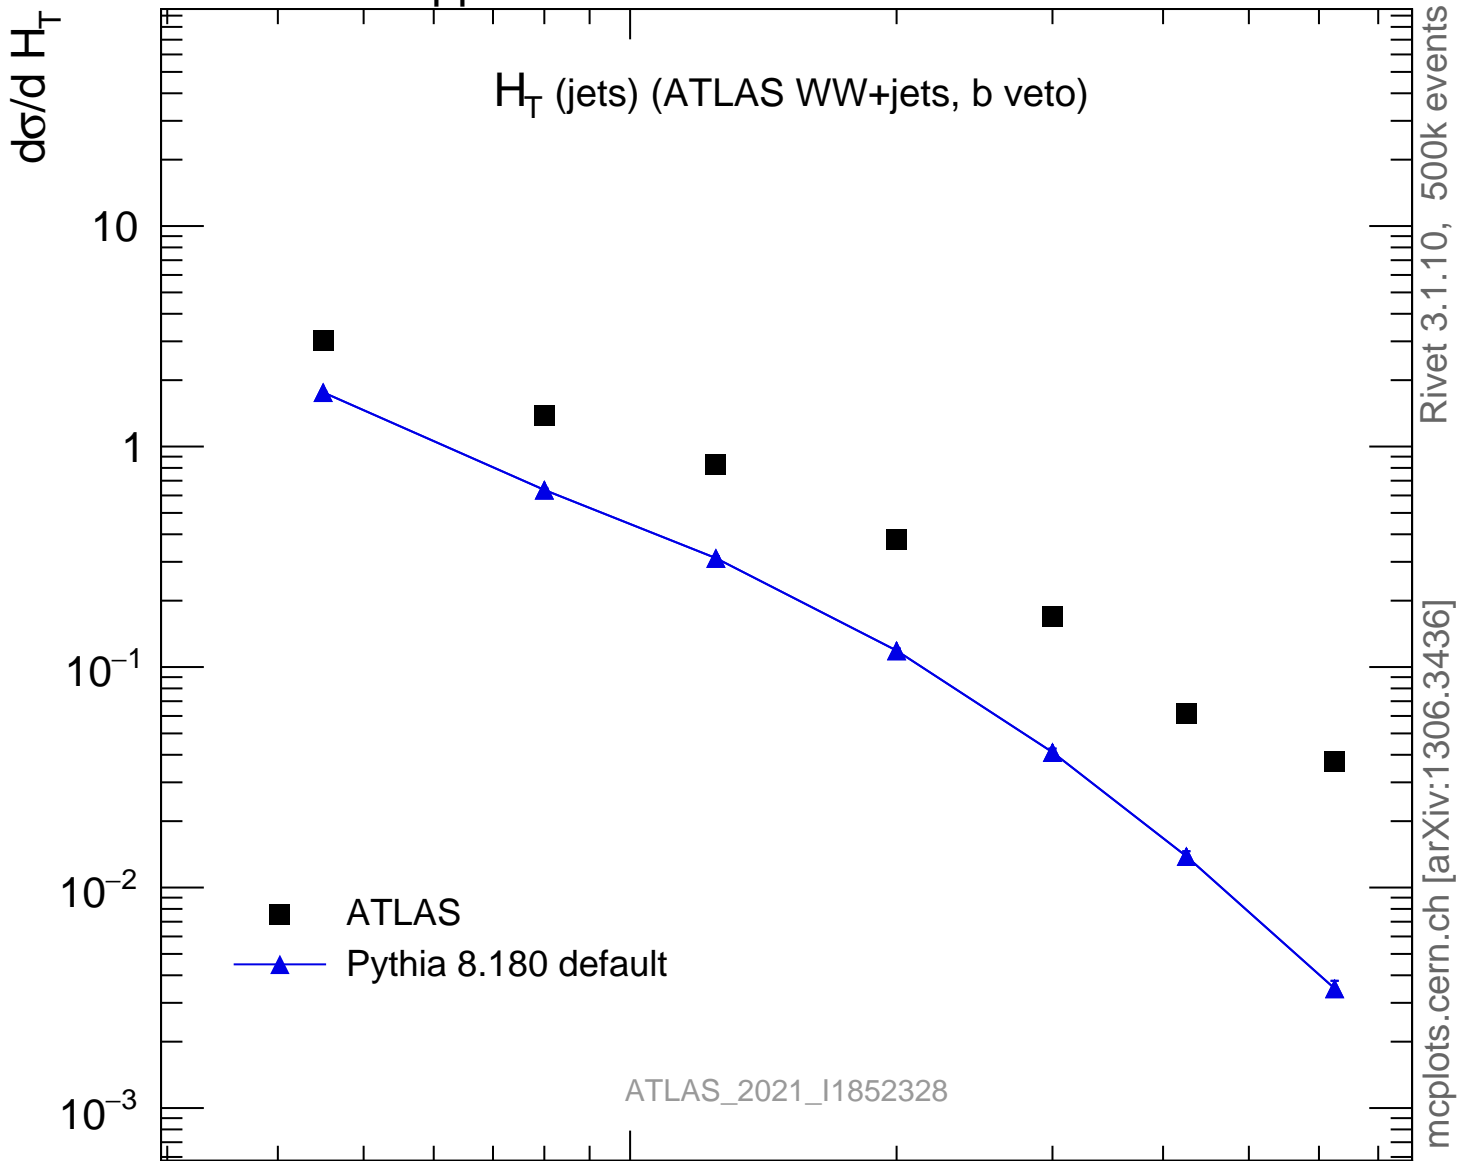

H_T (jets) (ATLAS WW+jets, b veto)

Rivet 3.1.10, 500k events
mcplots.cern.ch [arXiv:1306.3436]