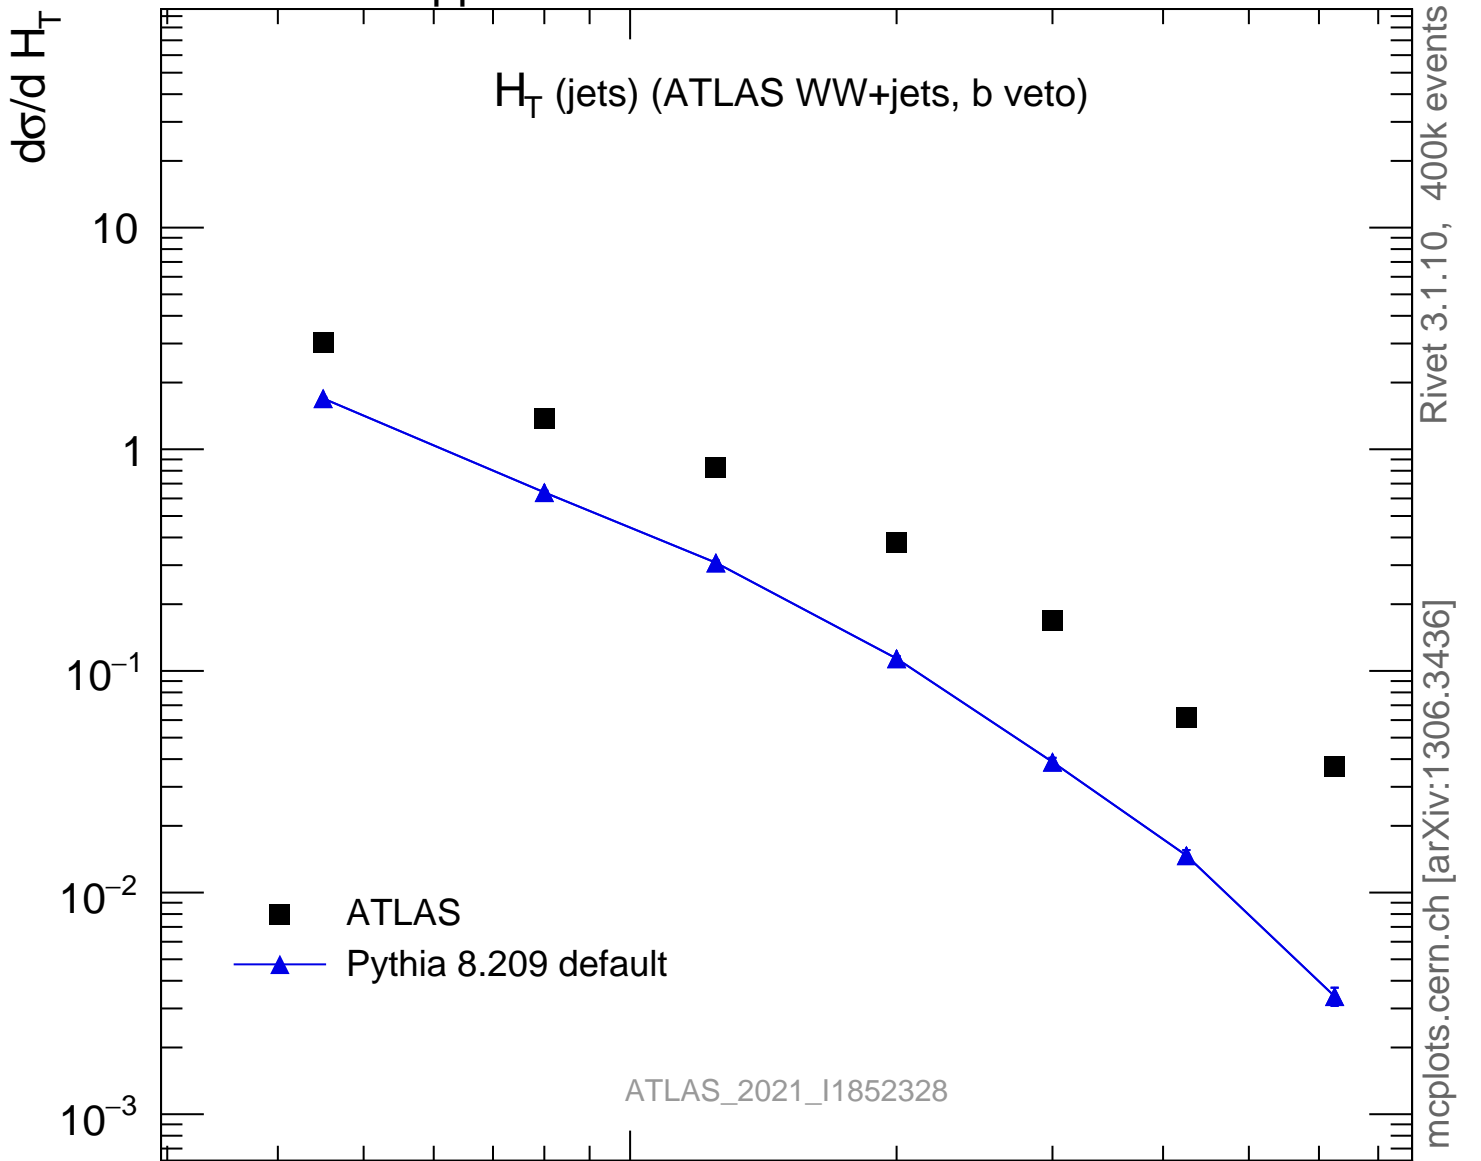

$H_T$  (jets) (ATLAS WW+jets, b veto)

Rivet 3.1.10, 400k events  
mcplots.cern.ch [arXiv:1306.3436]