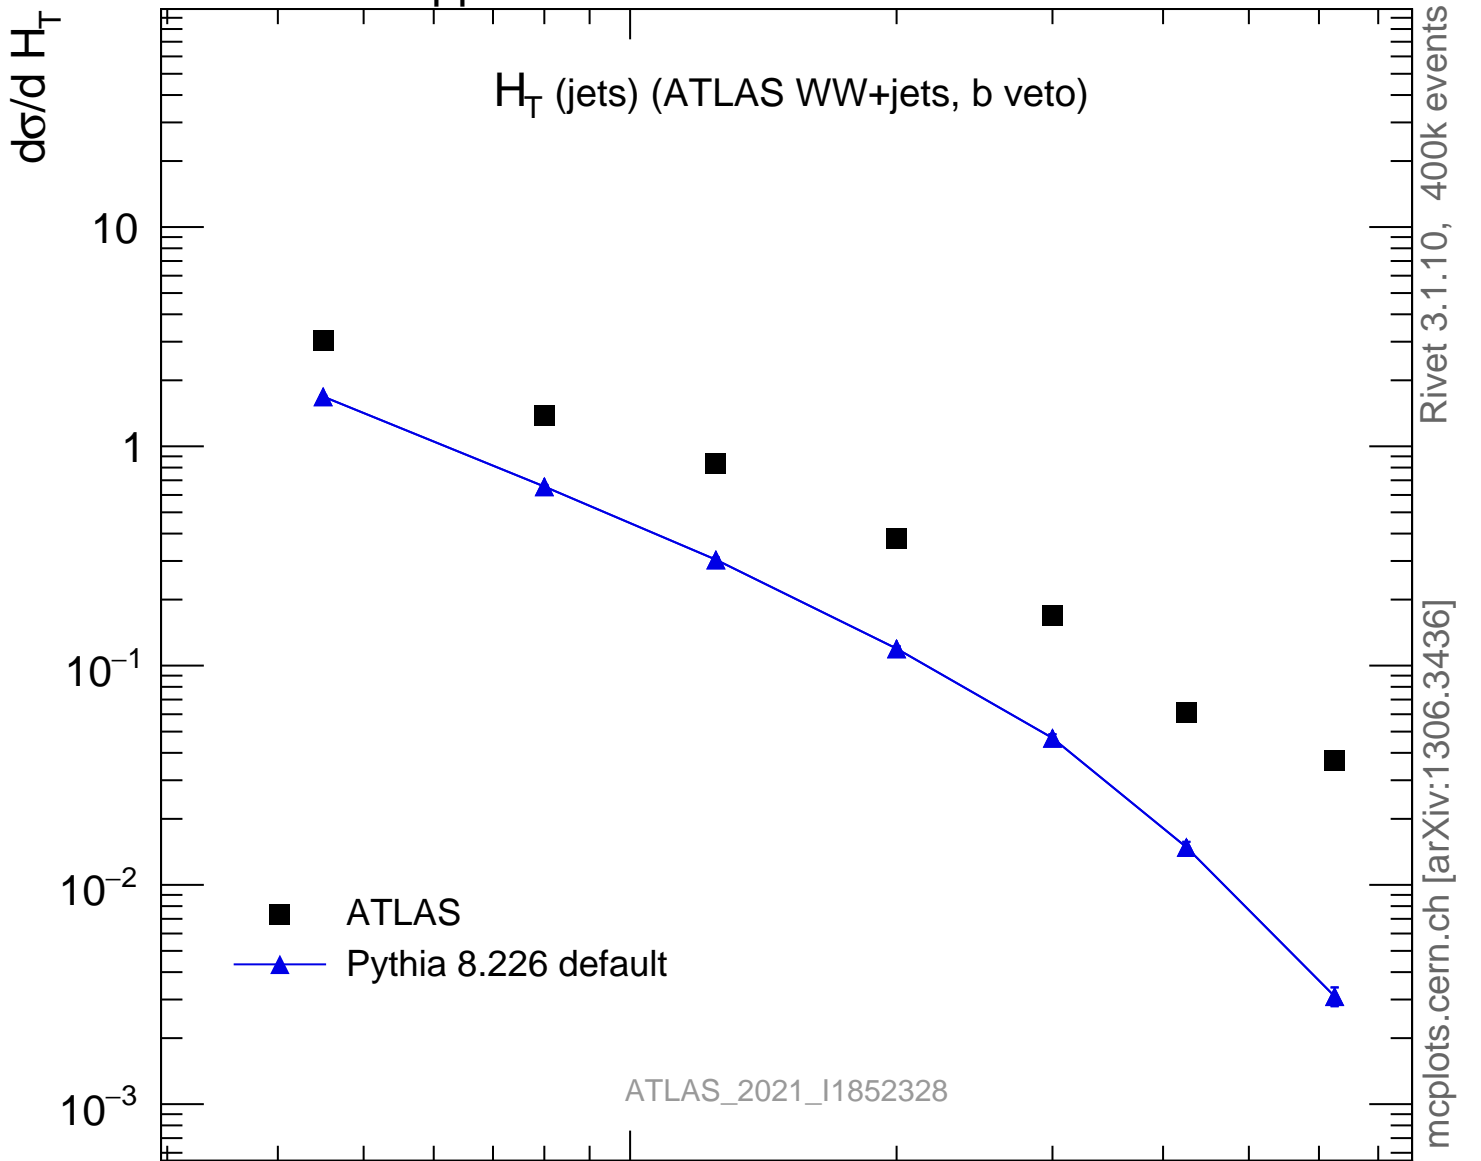

13000 GeV pp

WW

H_T (jets) (ATLAS WW+jets, b veto)

Rivet 3.1.10, 400k events
mcplots.cern.ch [arXiv:1306.3436]