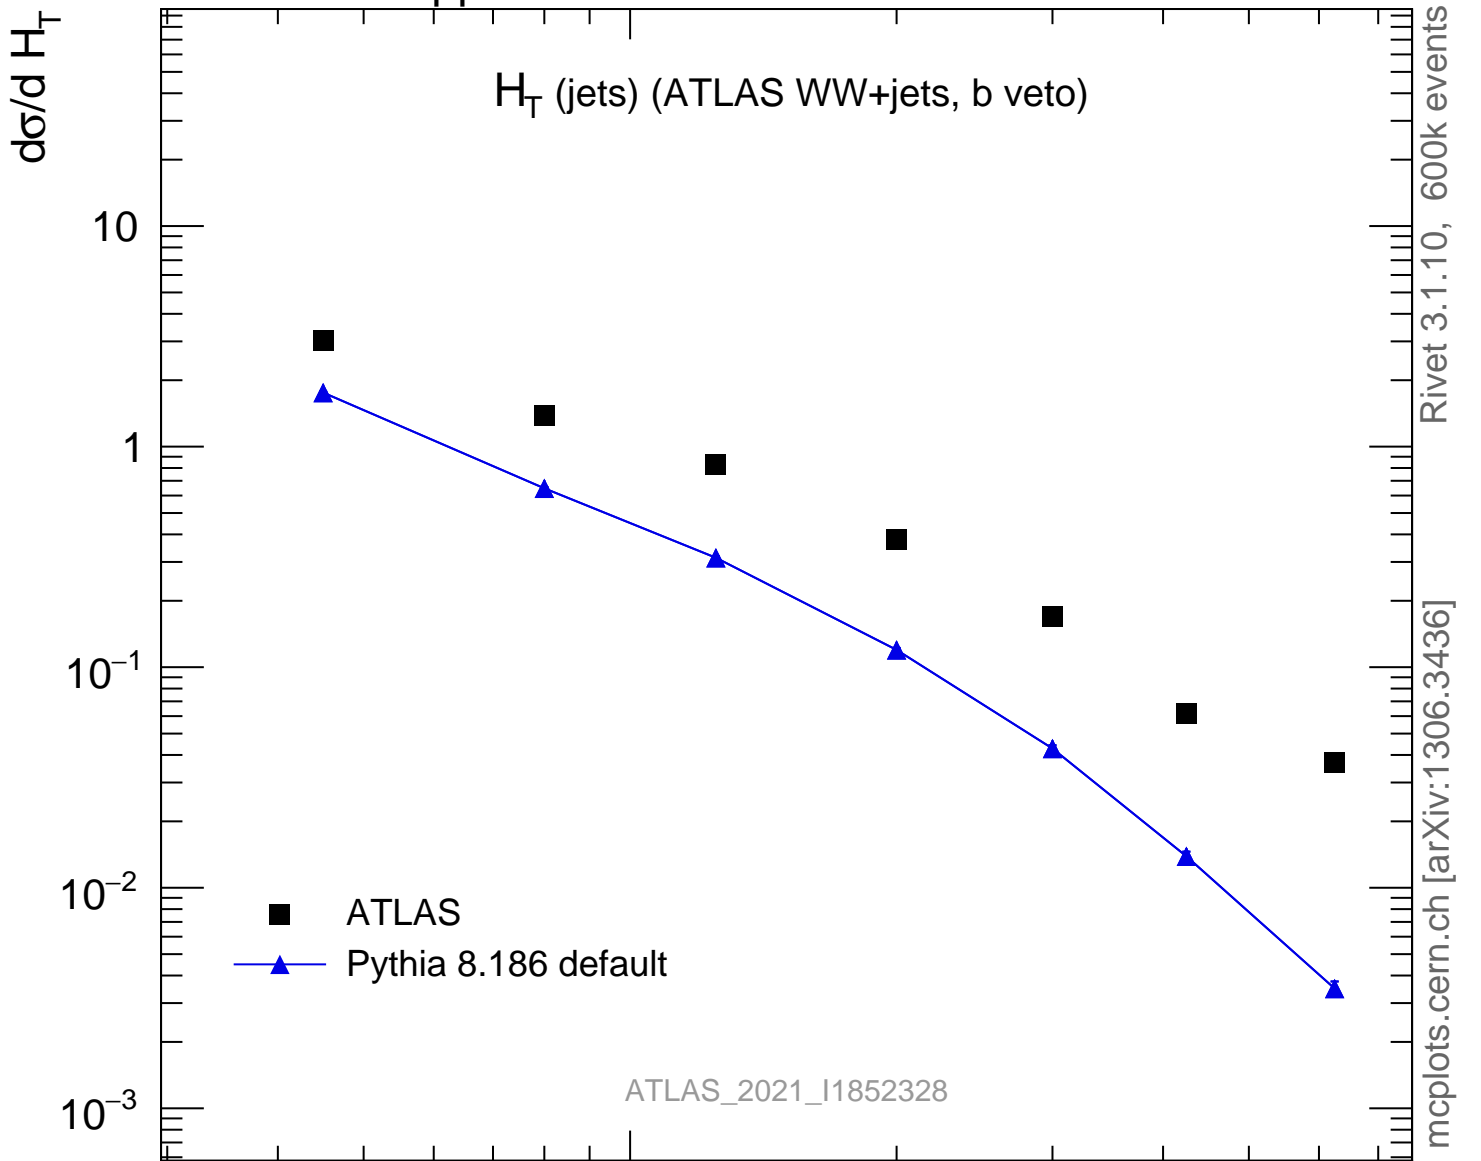

H_T (jets) (ATLAS WW+jets, b veto)

Rivet 3.1.10, 600k events
mcplots.cern.ch [arXiv:1306.3436]