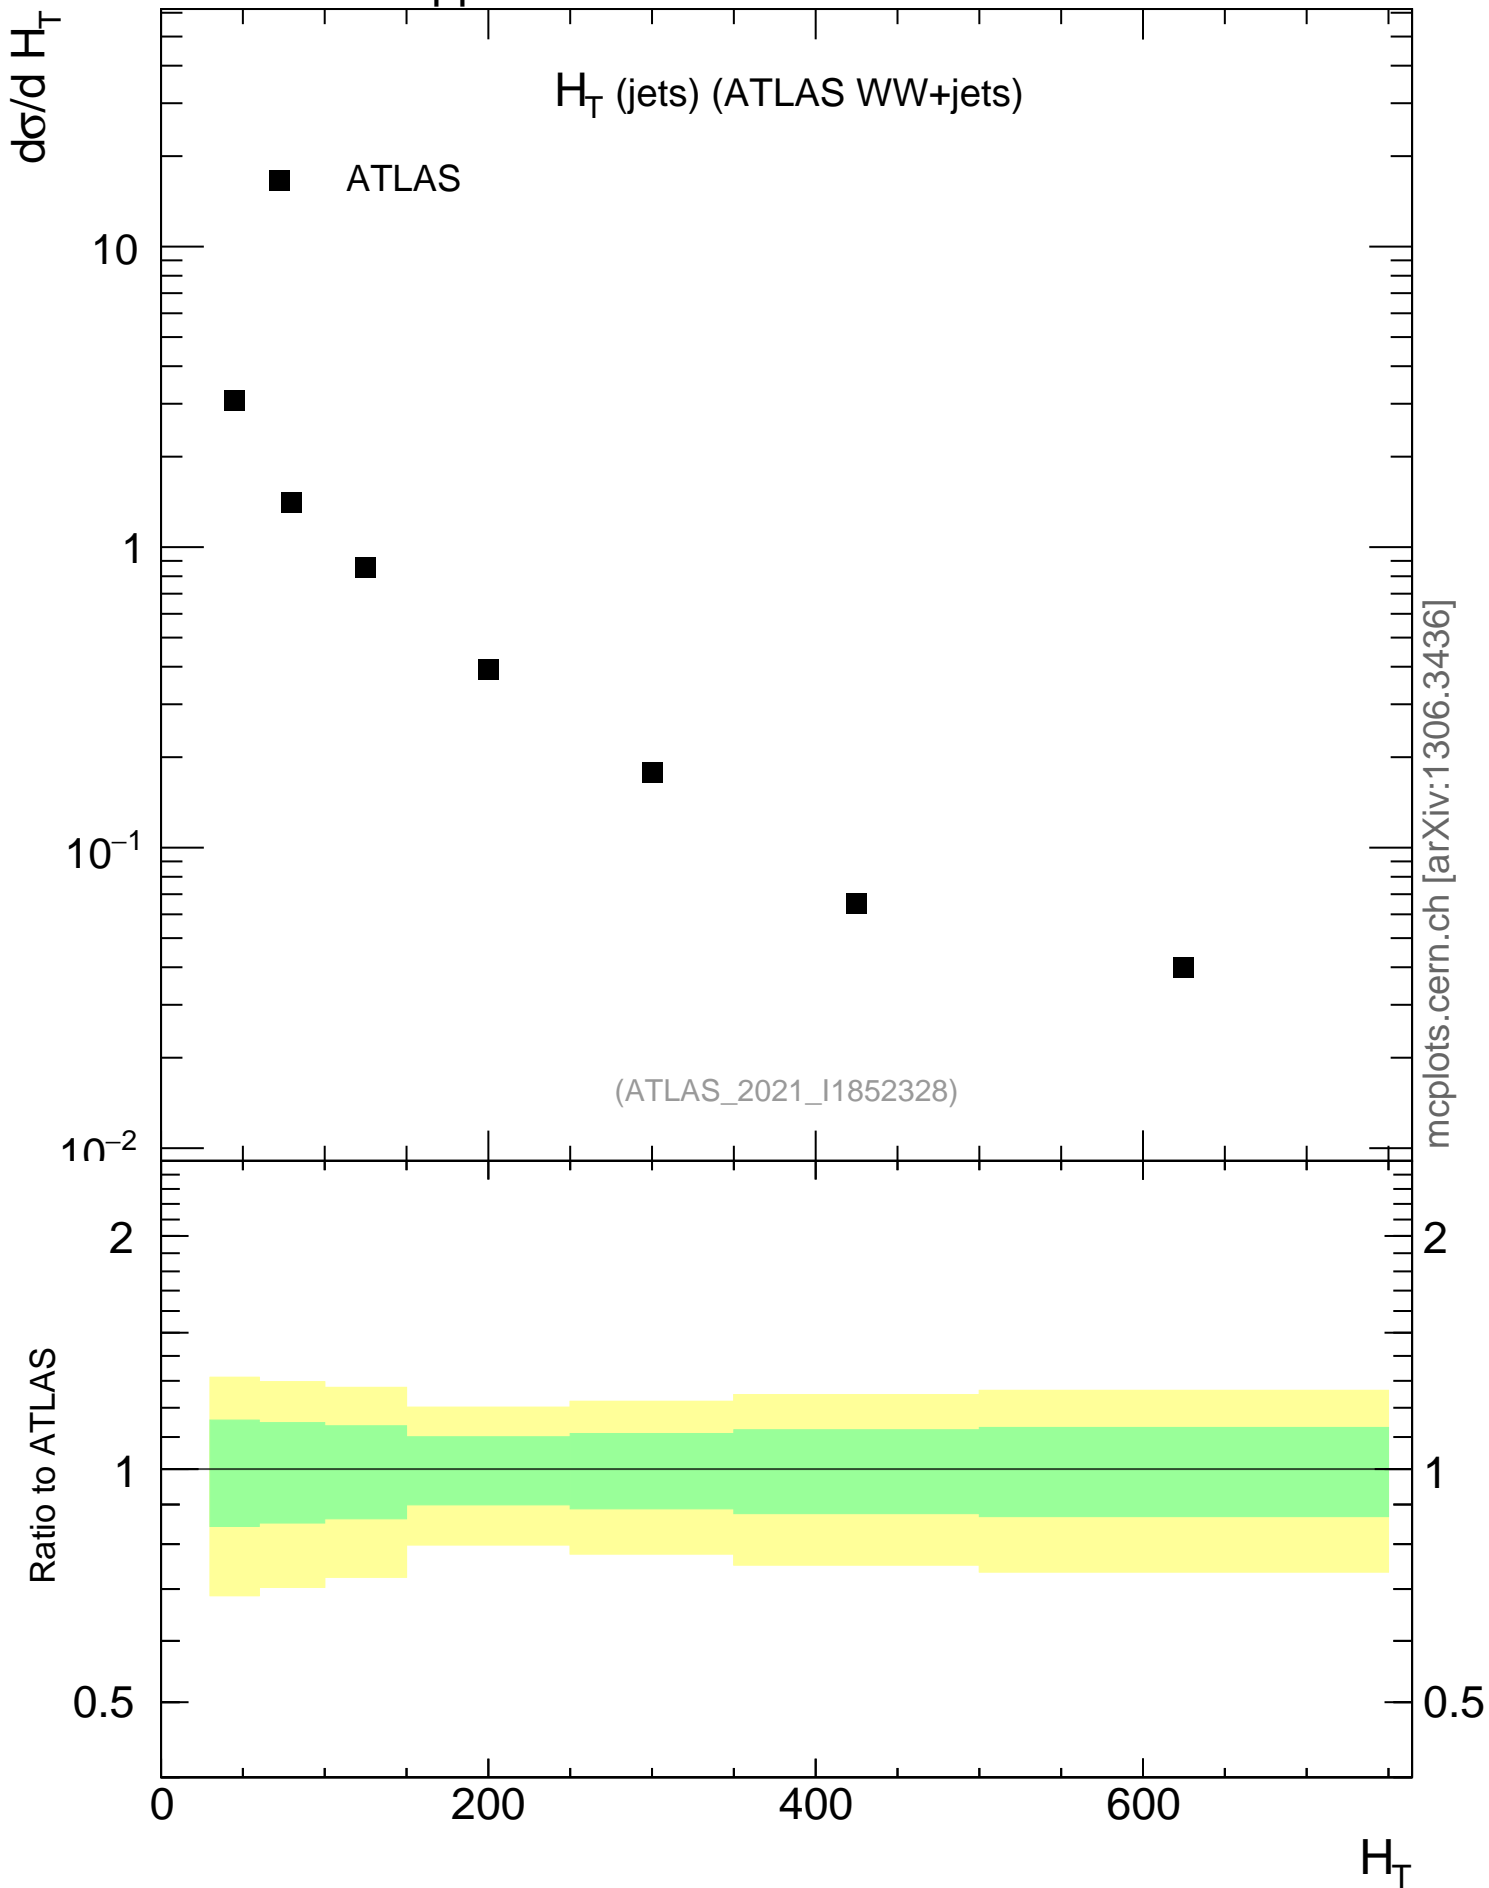

13000 GeV pp

WW

H_T (jets) (ATLAS WW+jets)

(ATLAS_2021_I1852328)

mcplots.cern.ch [arXiv:1306.3436]