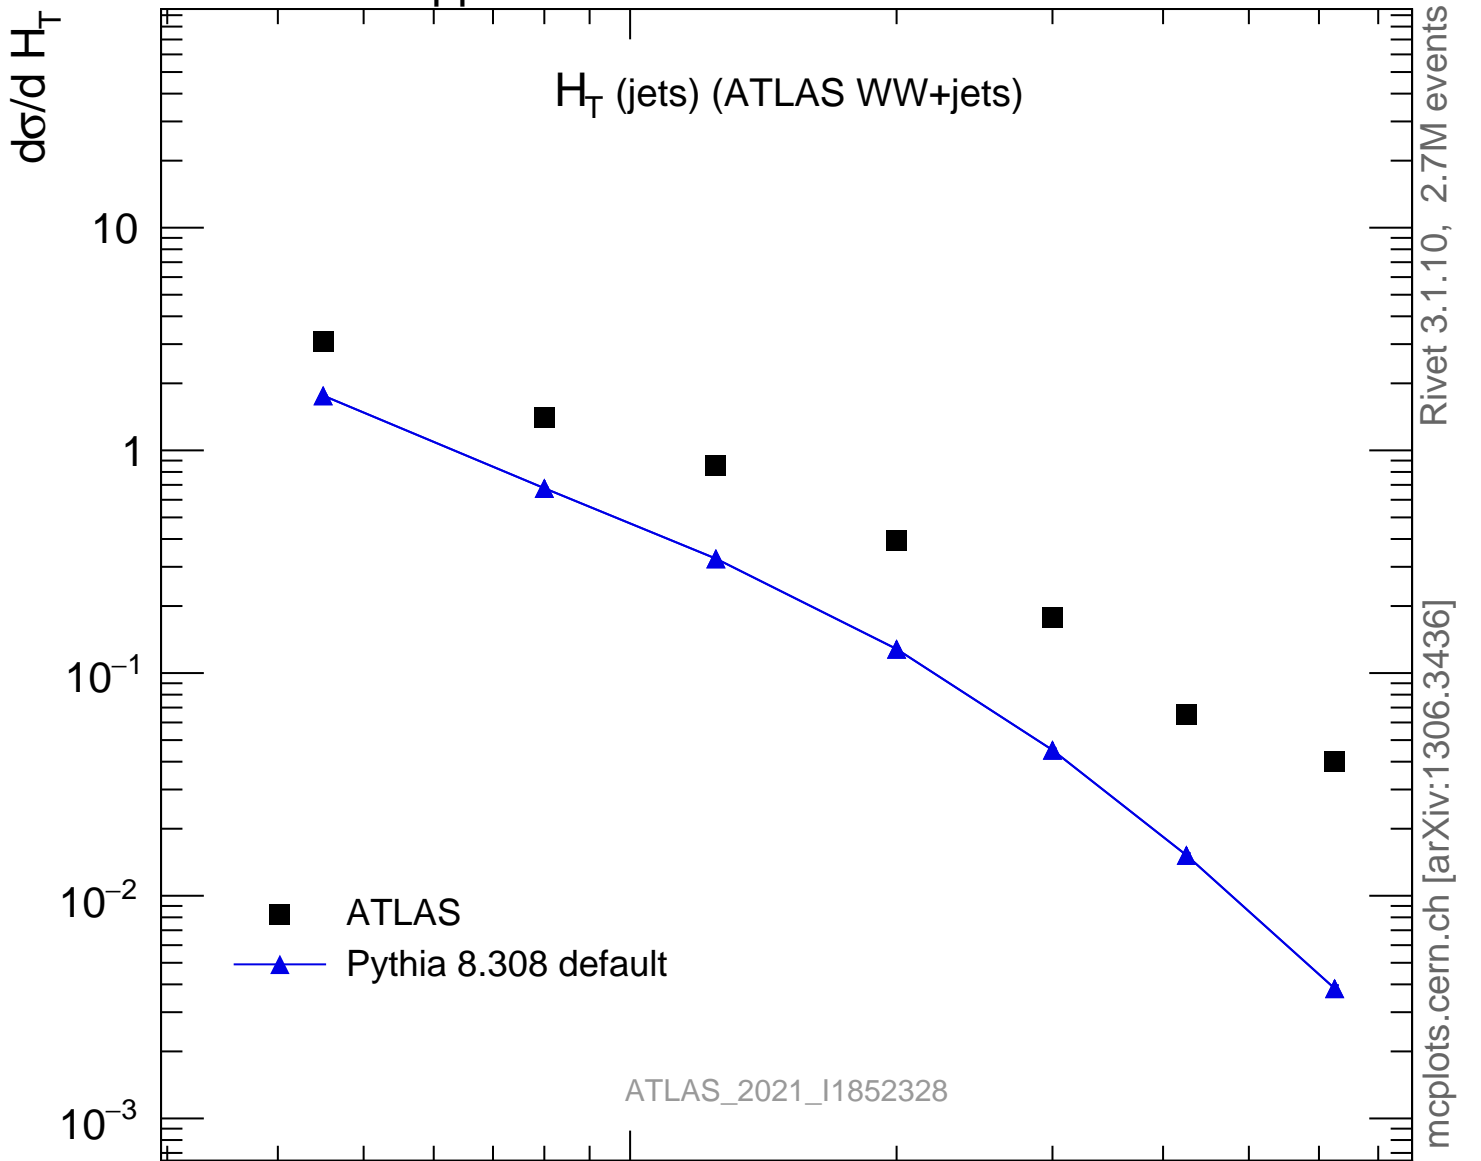

H_T (jets) (ATLAS WW+jets)

Rivet 3.1.10, 2.7M events
mcplots.cern.ch [arXiv:1306.3436]