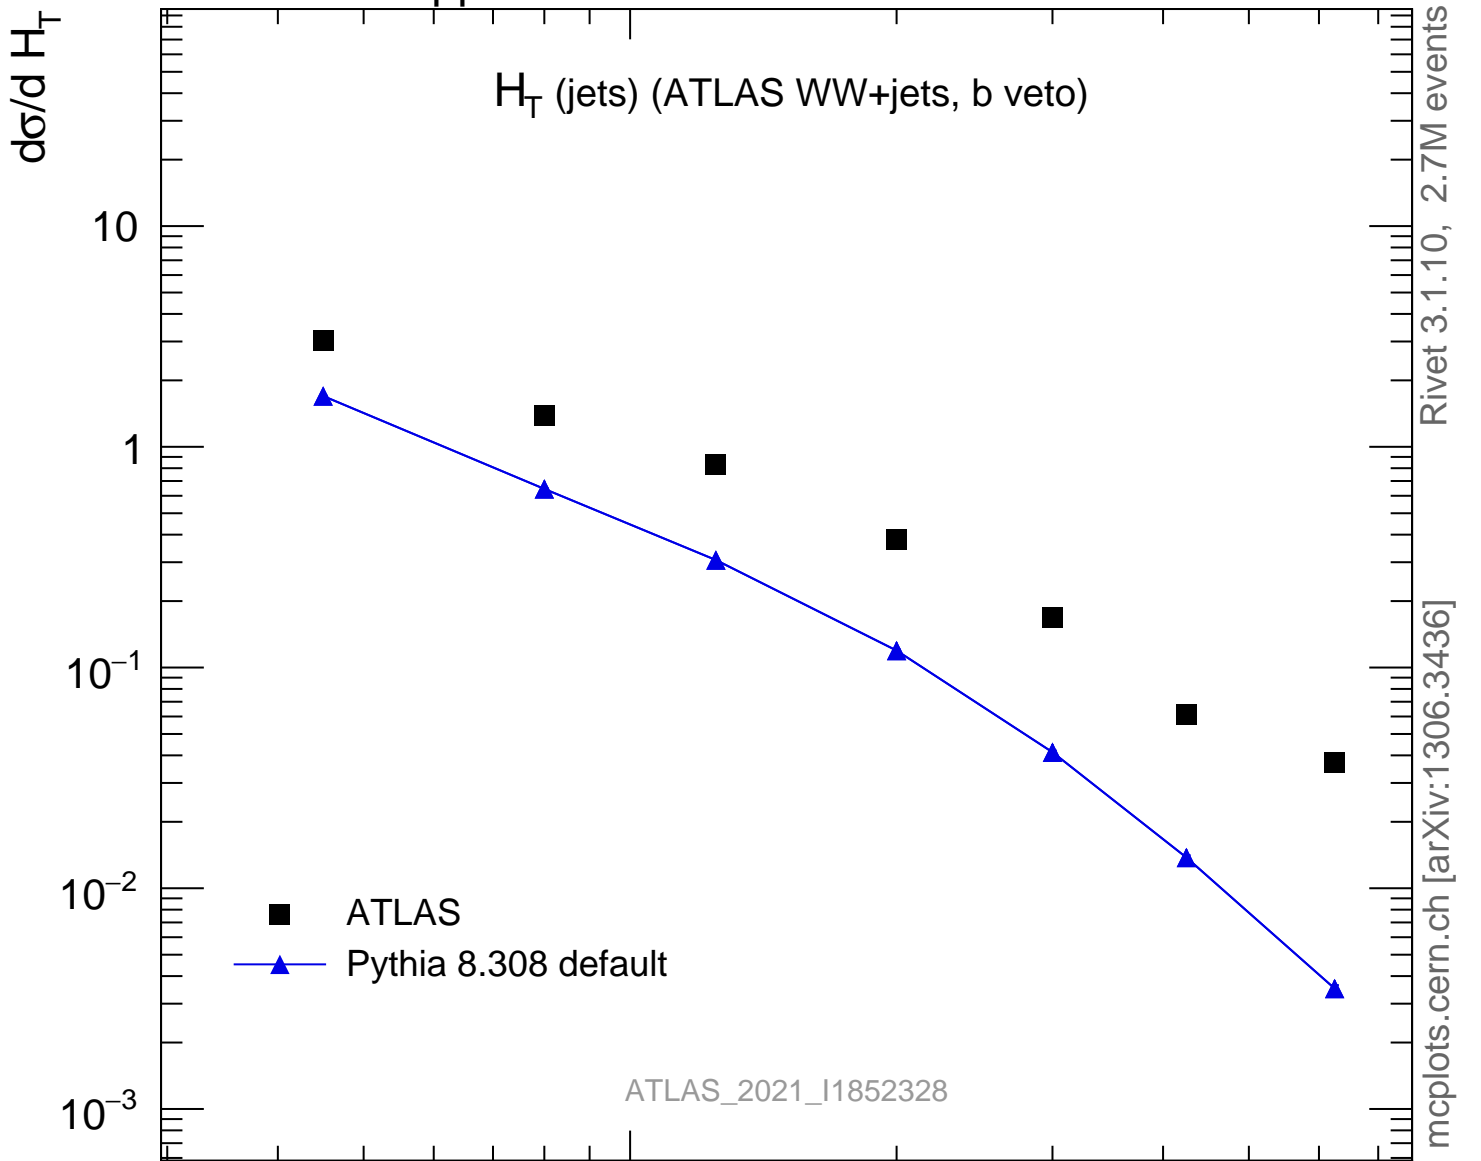

H_T (jets) (ATLAS WW+jets, b veto)

Rivet 3.1.10, 2.7M events
mcplots.cern.ch [arXiv:1306.3436]