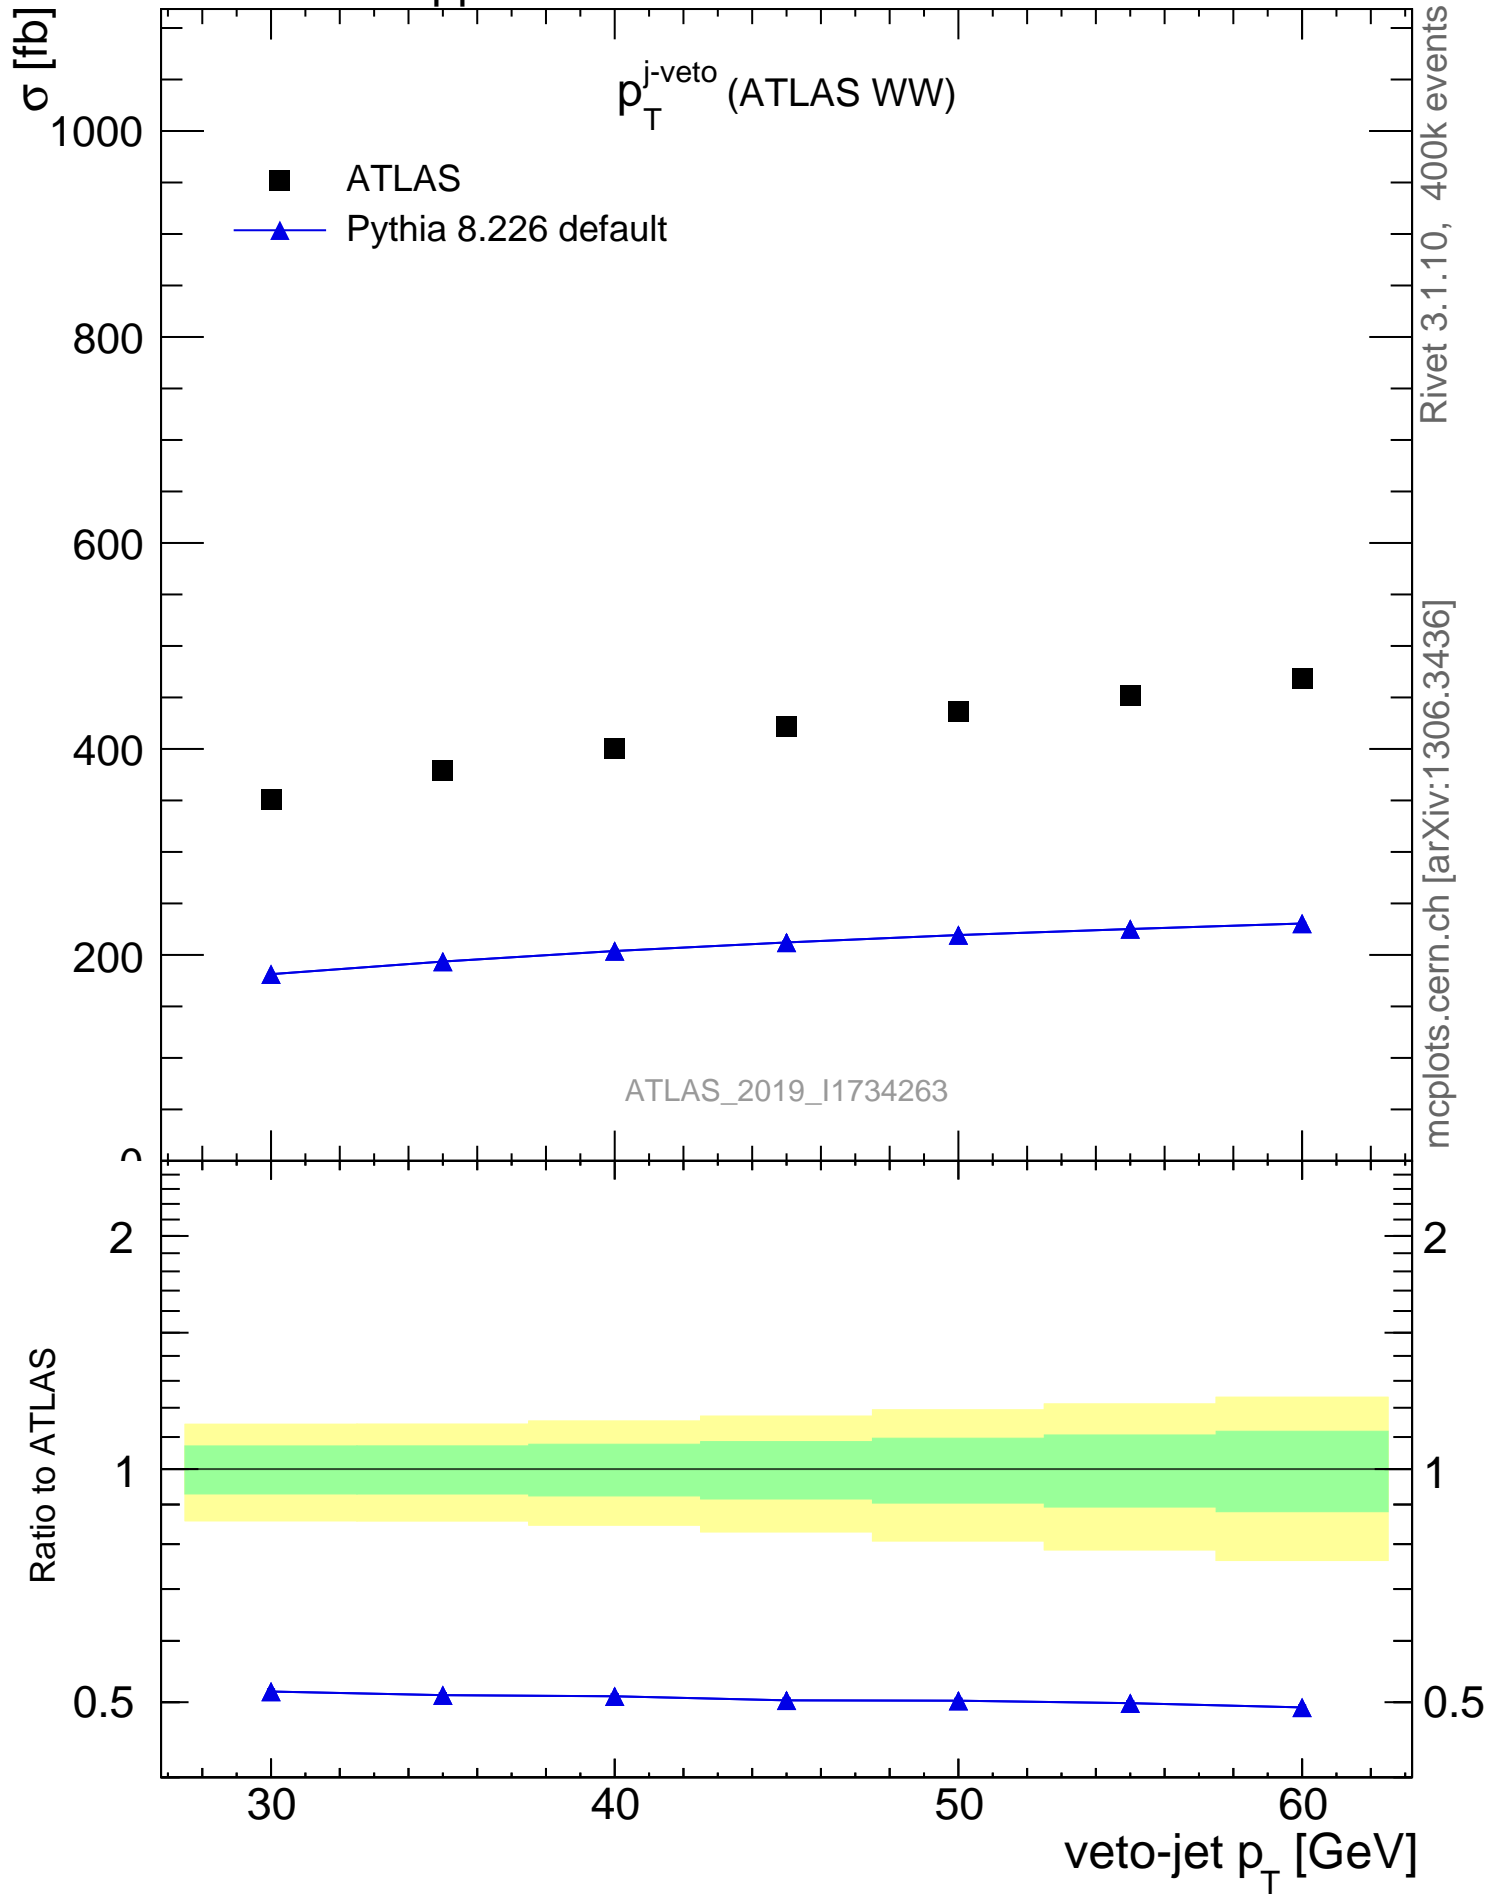

13000 GeV pp

WW

ATLAS\_2019\_I1734263

Rivet 3.1.10, 400k events  
mcplots.cern.ch [arXiv:1306.3436]