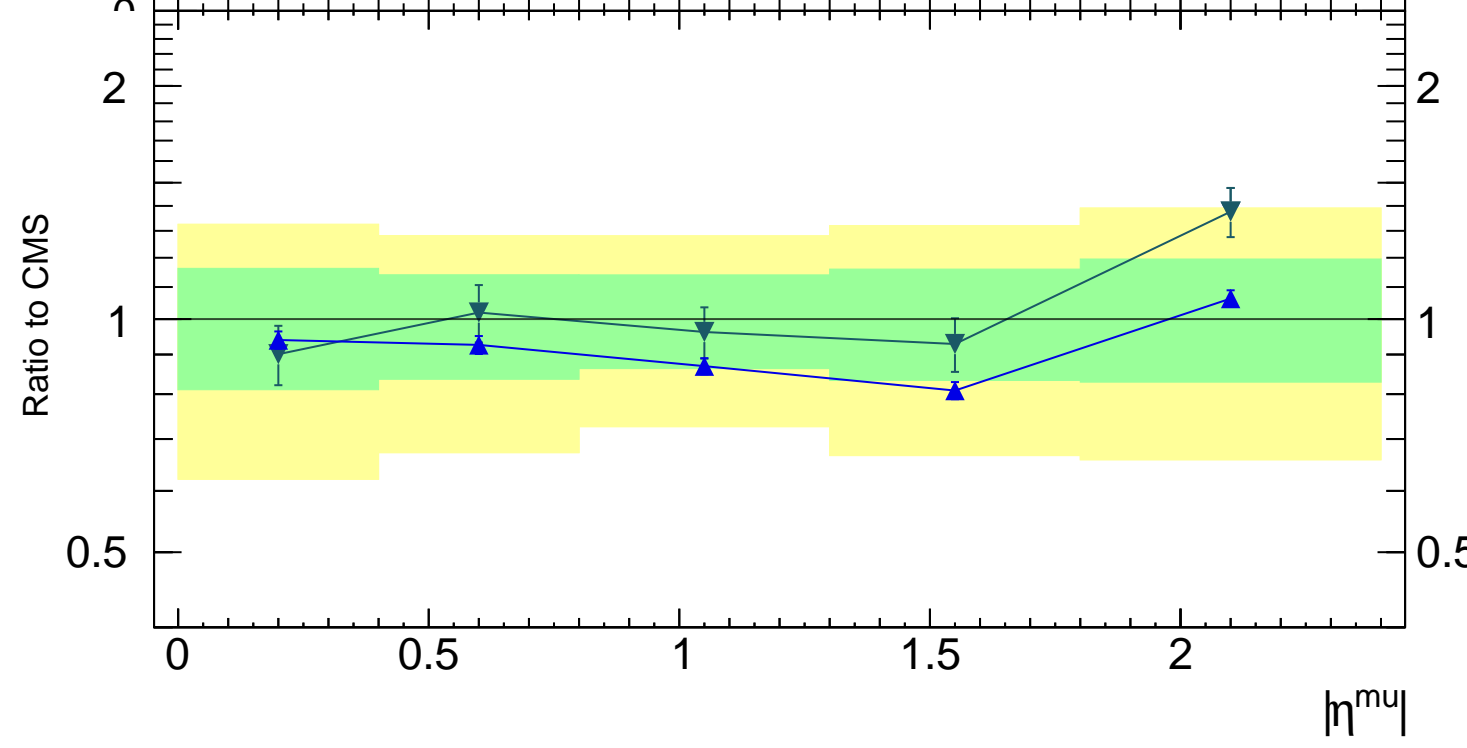

η^l (CMS W+c production)

Rivet 3.1.10, ≥ 500k events
mcplots.cern.ch [arXiv:1306.3436]