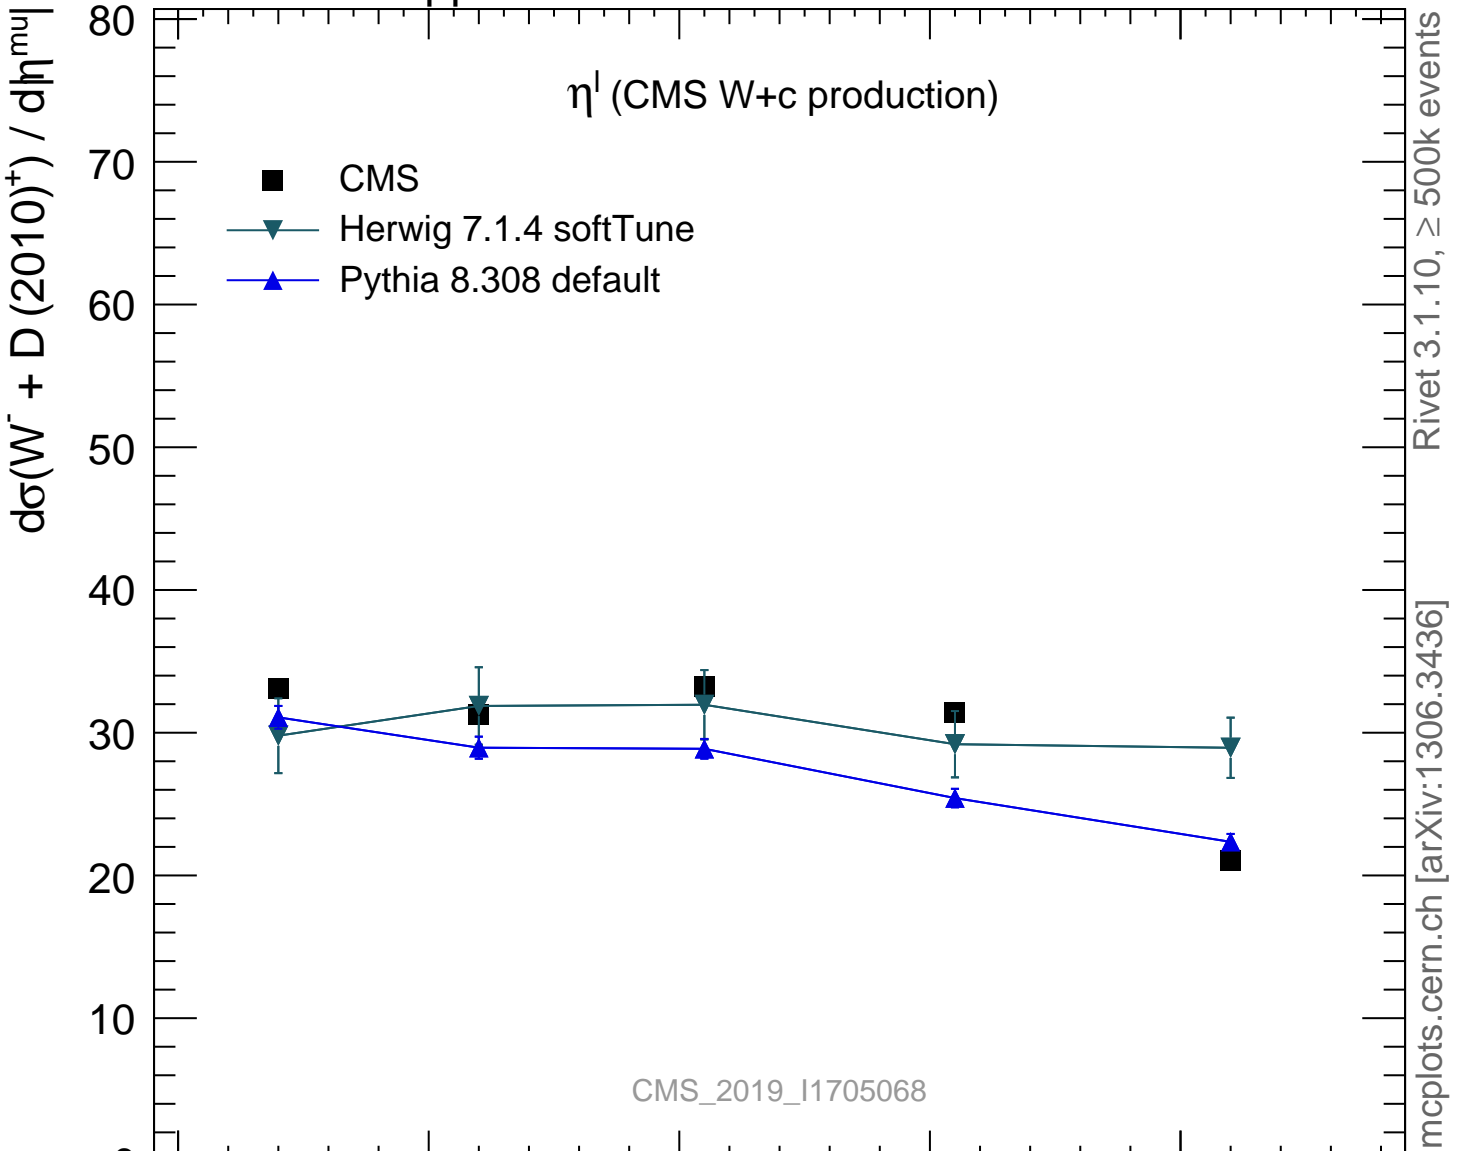

η^l (CMS W+c production)

Rivet 3.1.10, ≥ 500k events
mcplots.cern.ch [arXiv:1306.3436]