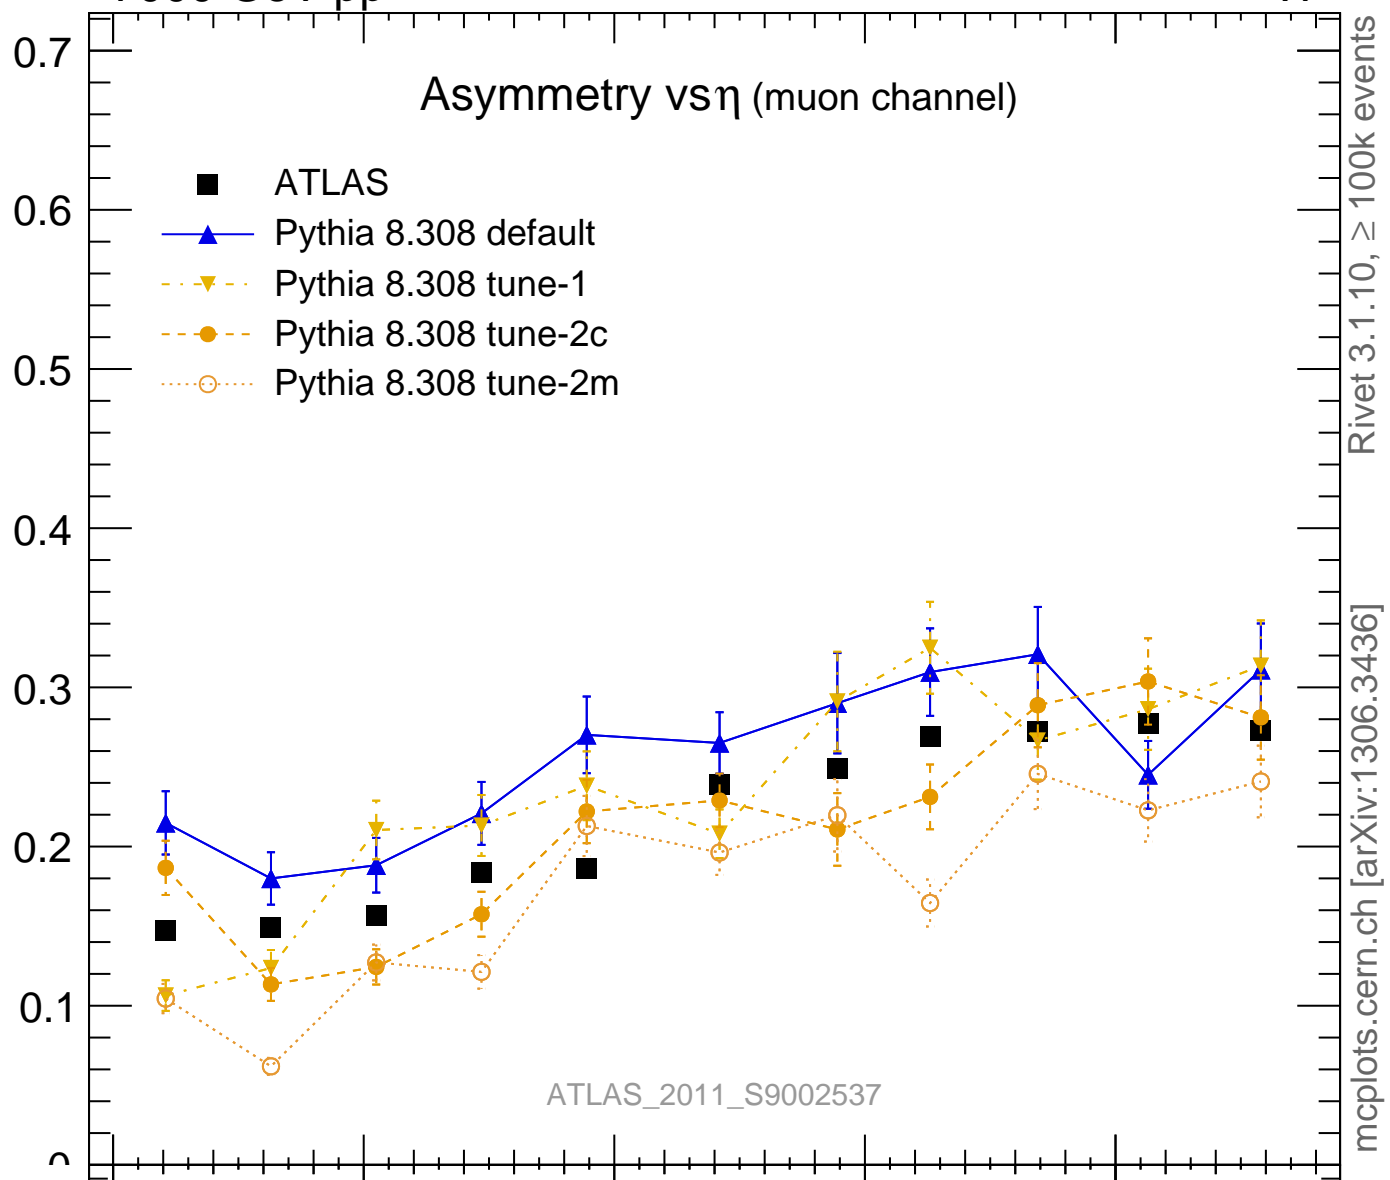

7000 GeV pp

W

 A_μ Asymmetry vs η (muon channel)

- ATLAS
- ▲ Pythia 8.308 default
- ▼ Pythia 8.308 tune-1
- Pythia 8.308 tune-2c
- Pythia 8.308 tune-2m

Ratio to ATLAS