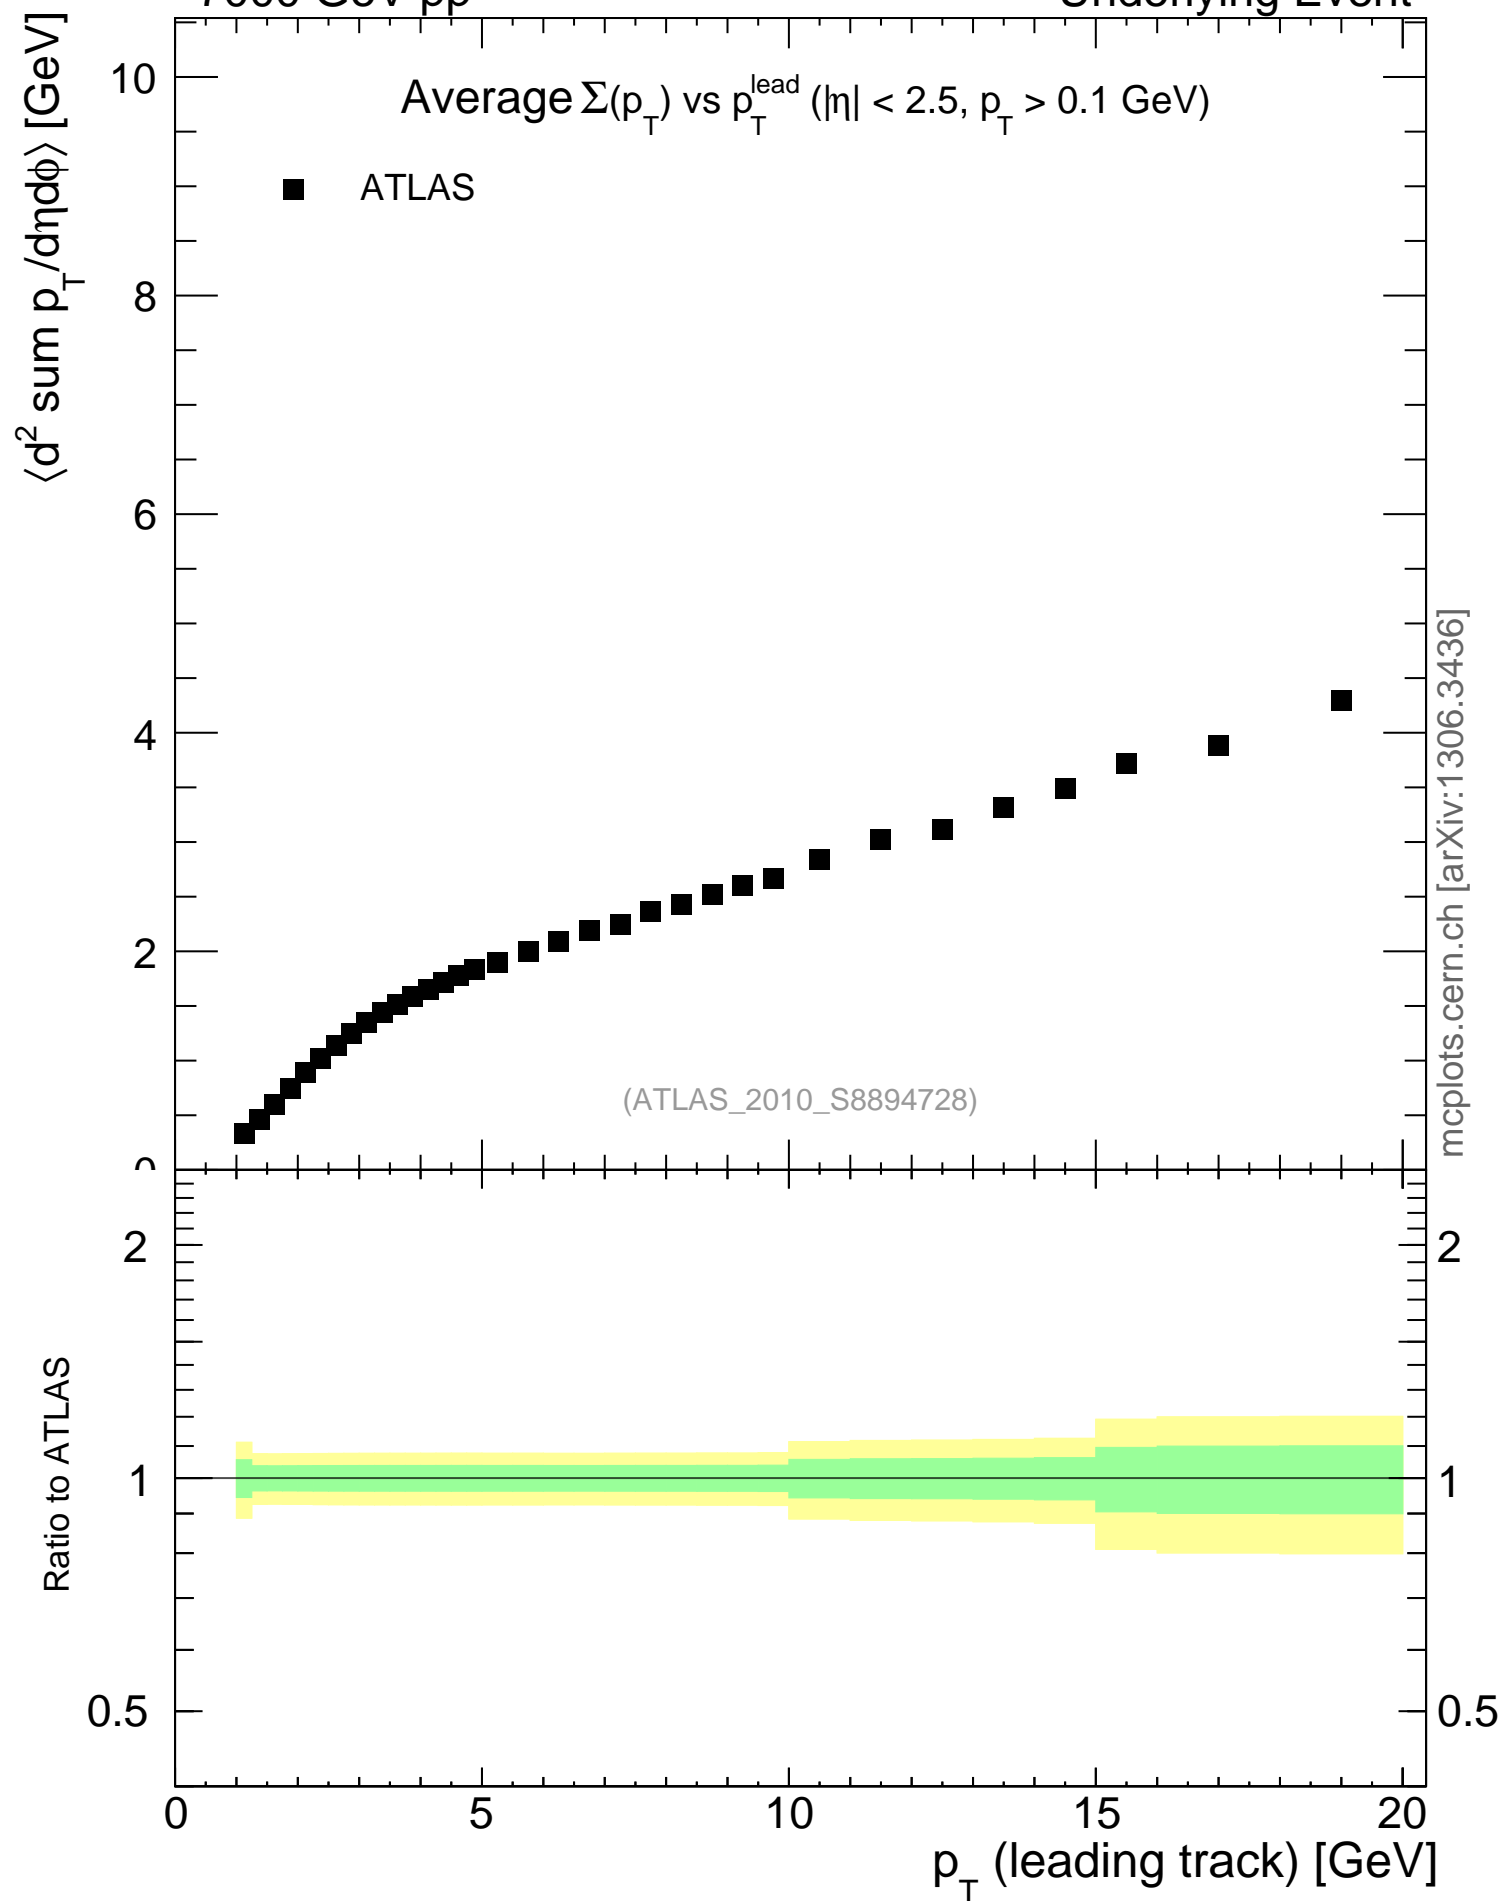

7000 GeV pp

Underlying Event

mcplots.cern.ch [arXiv:1306.3436]