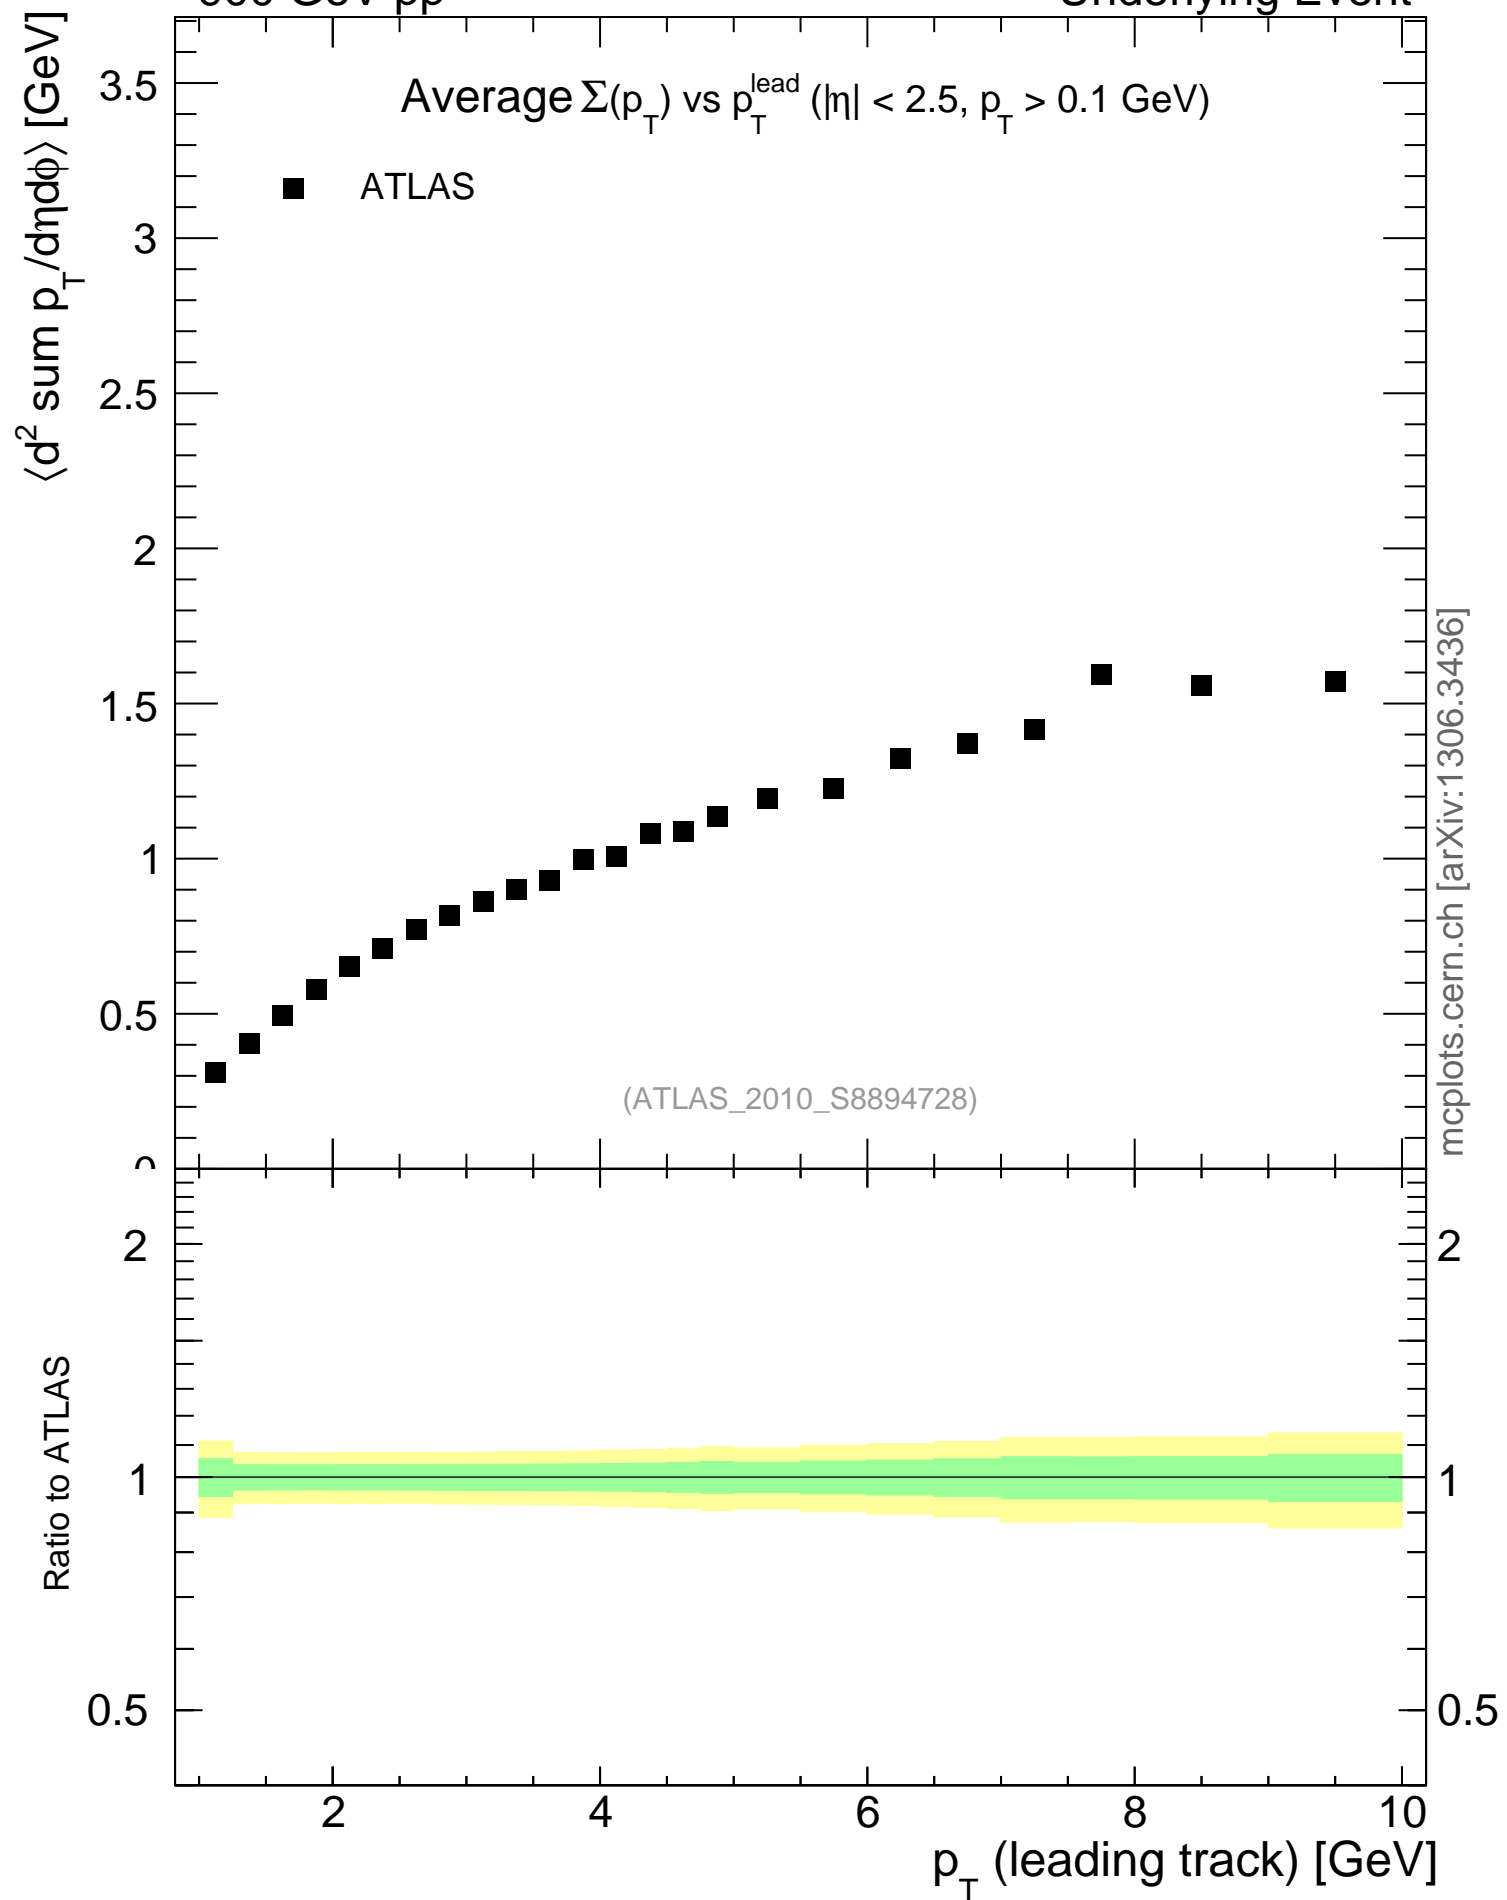

900 GeV pp

Underlying Event

mcplots.cern.ch [arXiv:1306.3436]