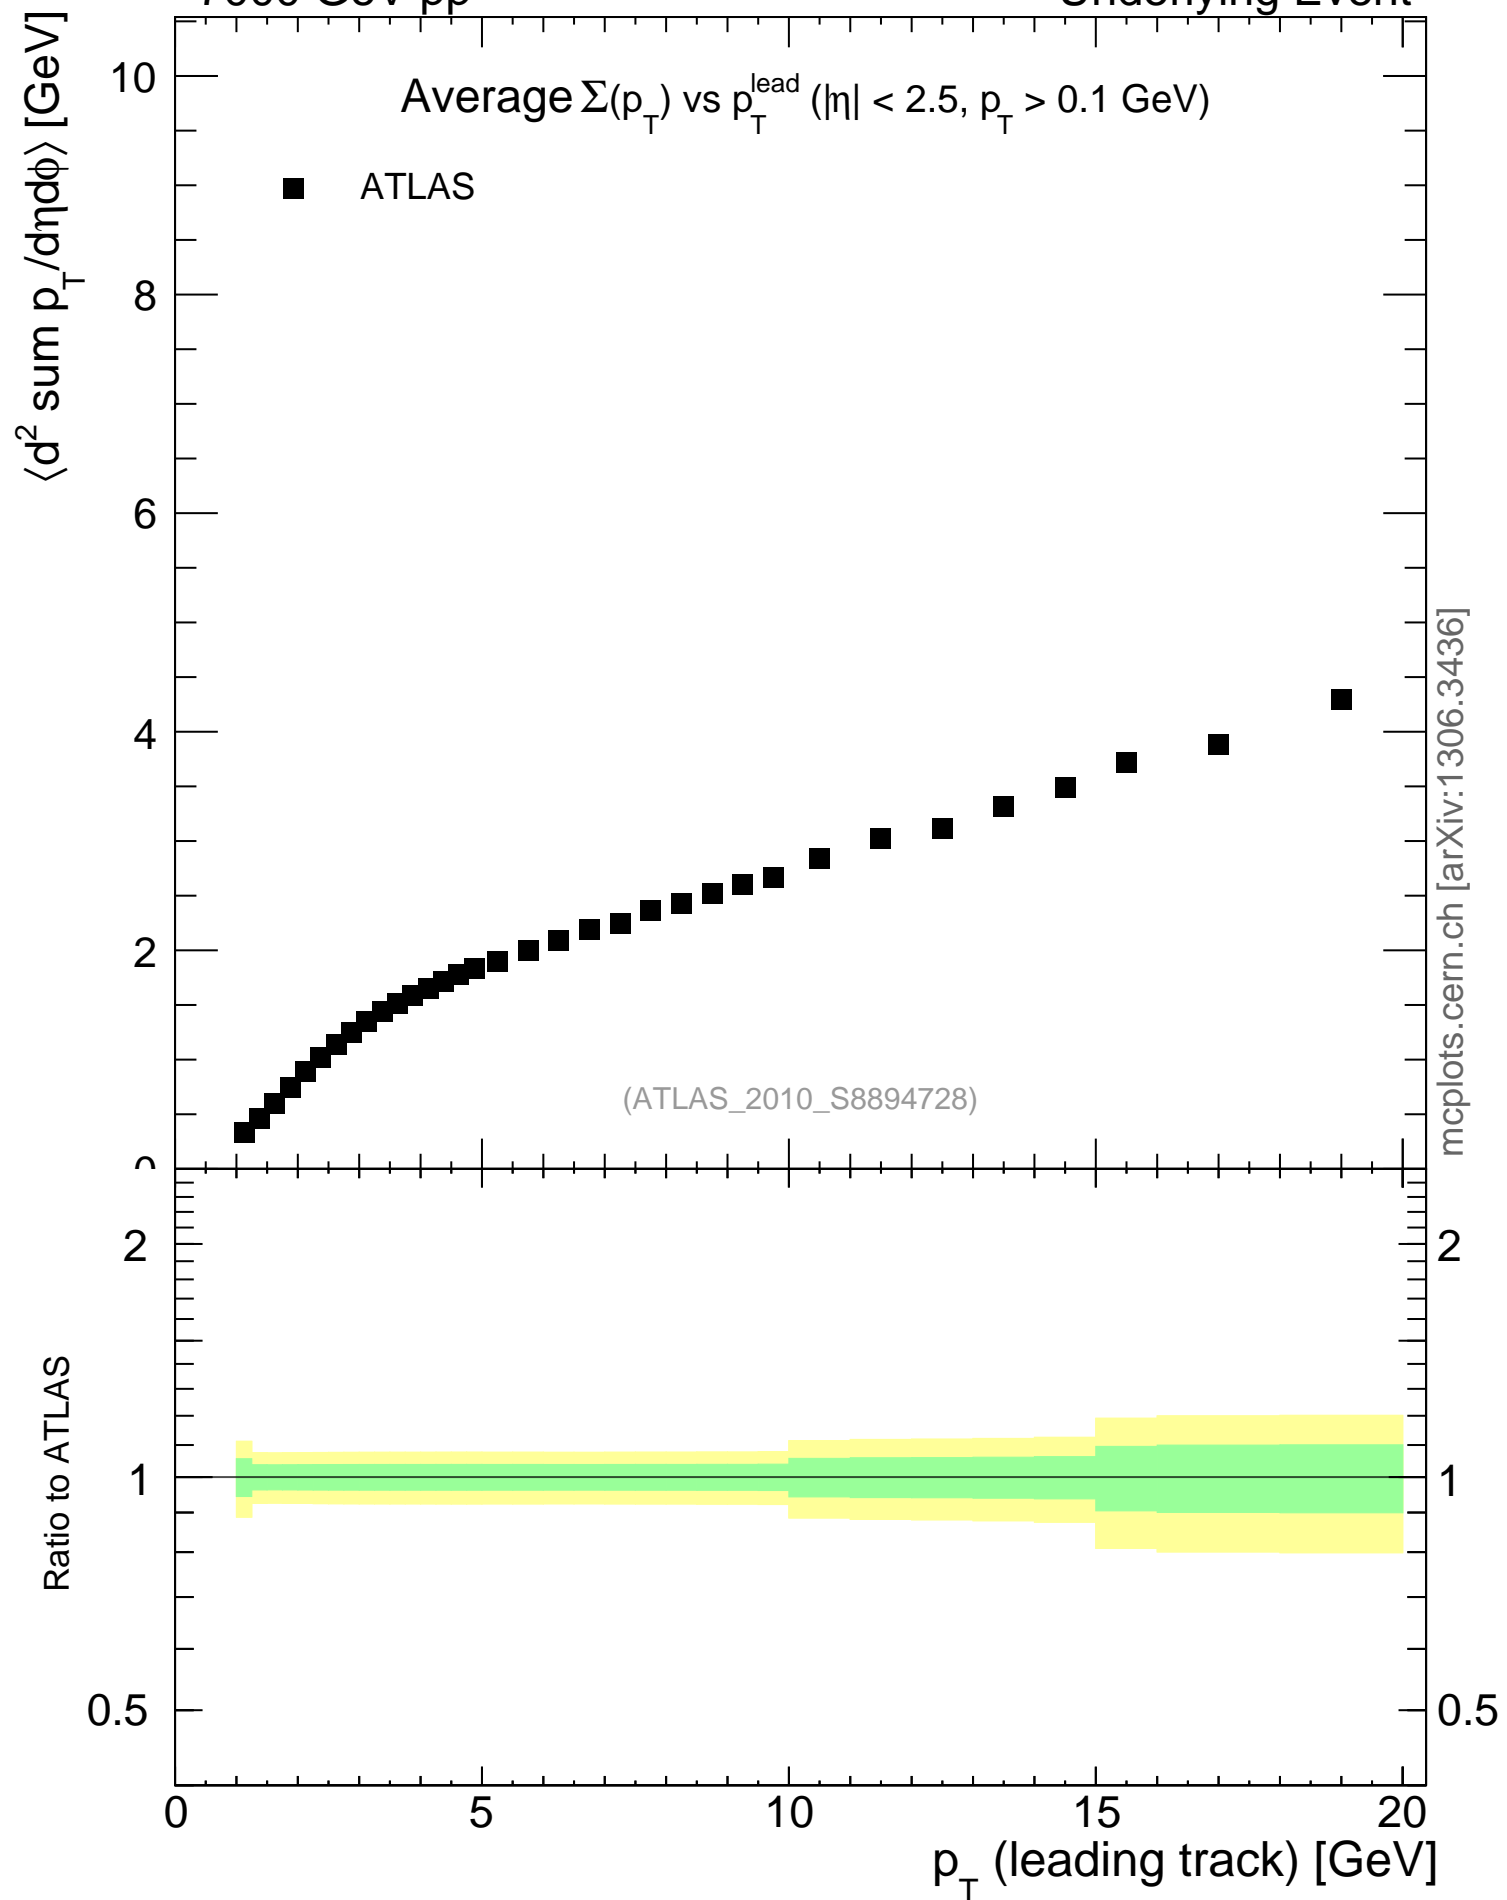

7000 GeV pp

Underlying Event

mcplots.cern.ch [arXiv:1306.3436]