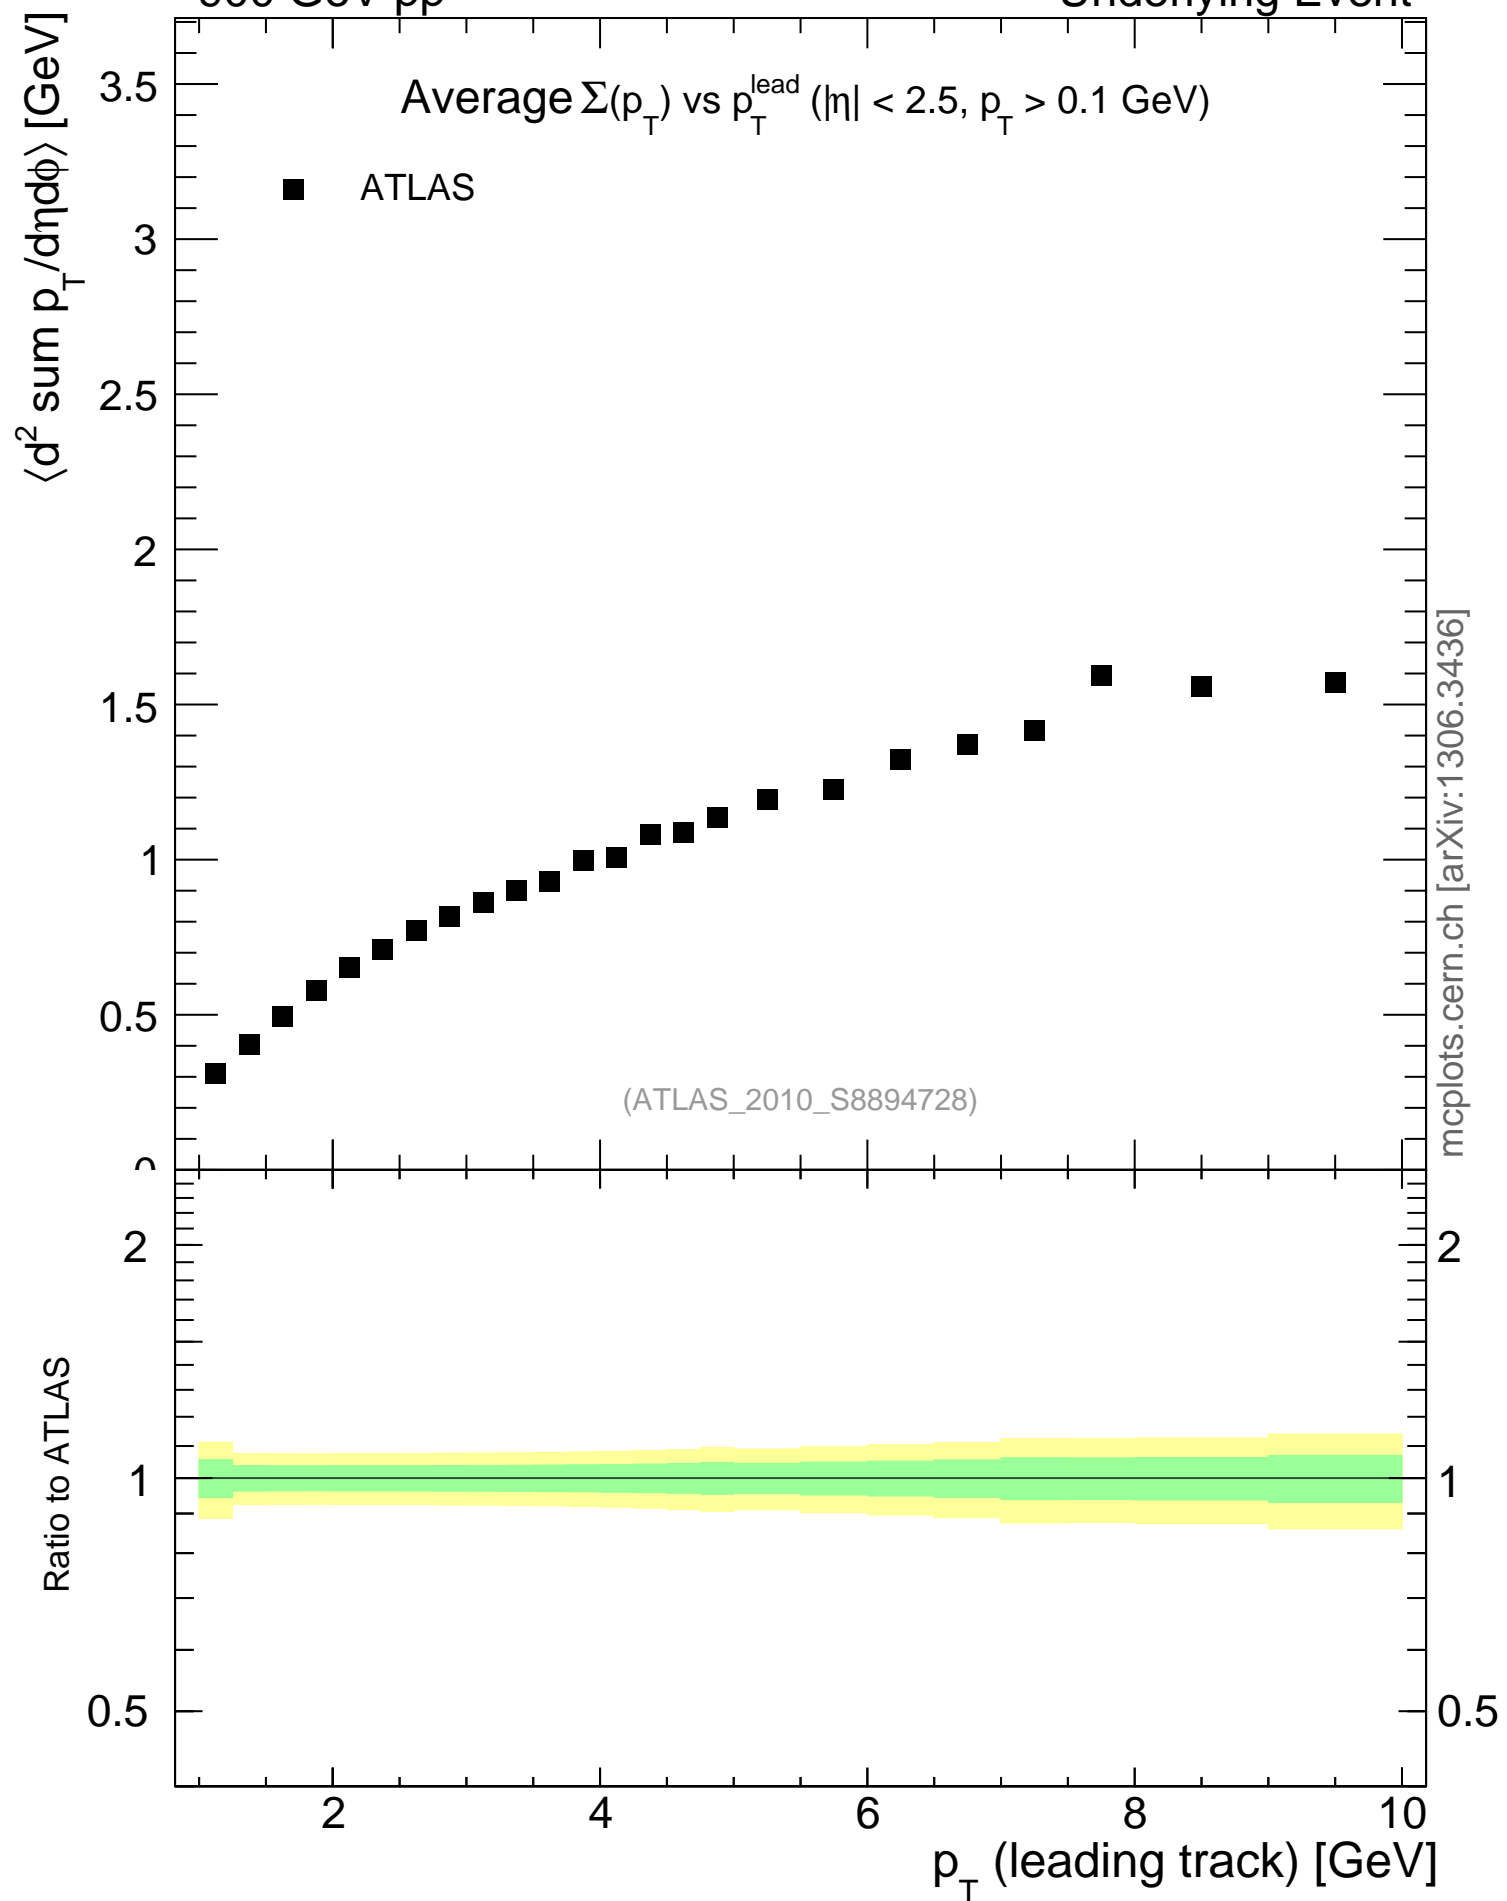

900 GeV pp

Underlying Event

mcplots.cern.ch [arXiv:1306.3436]