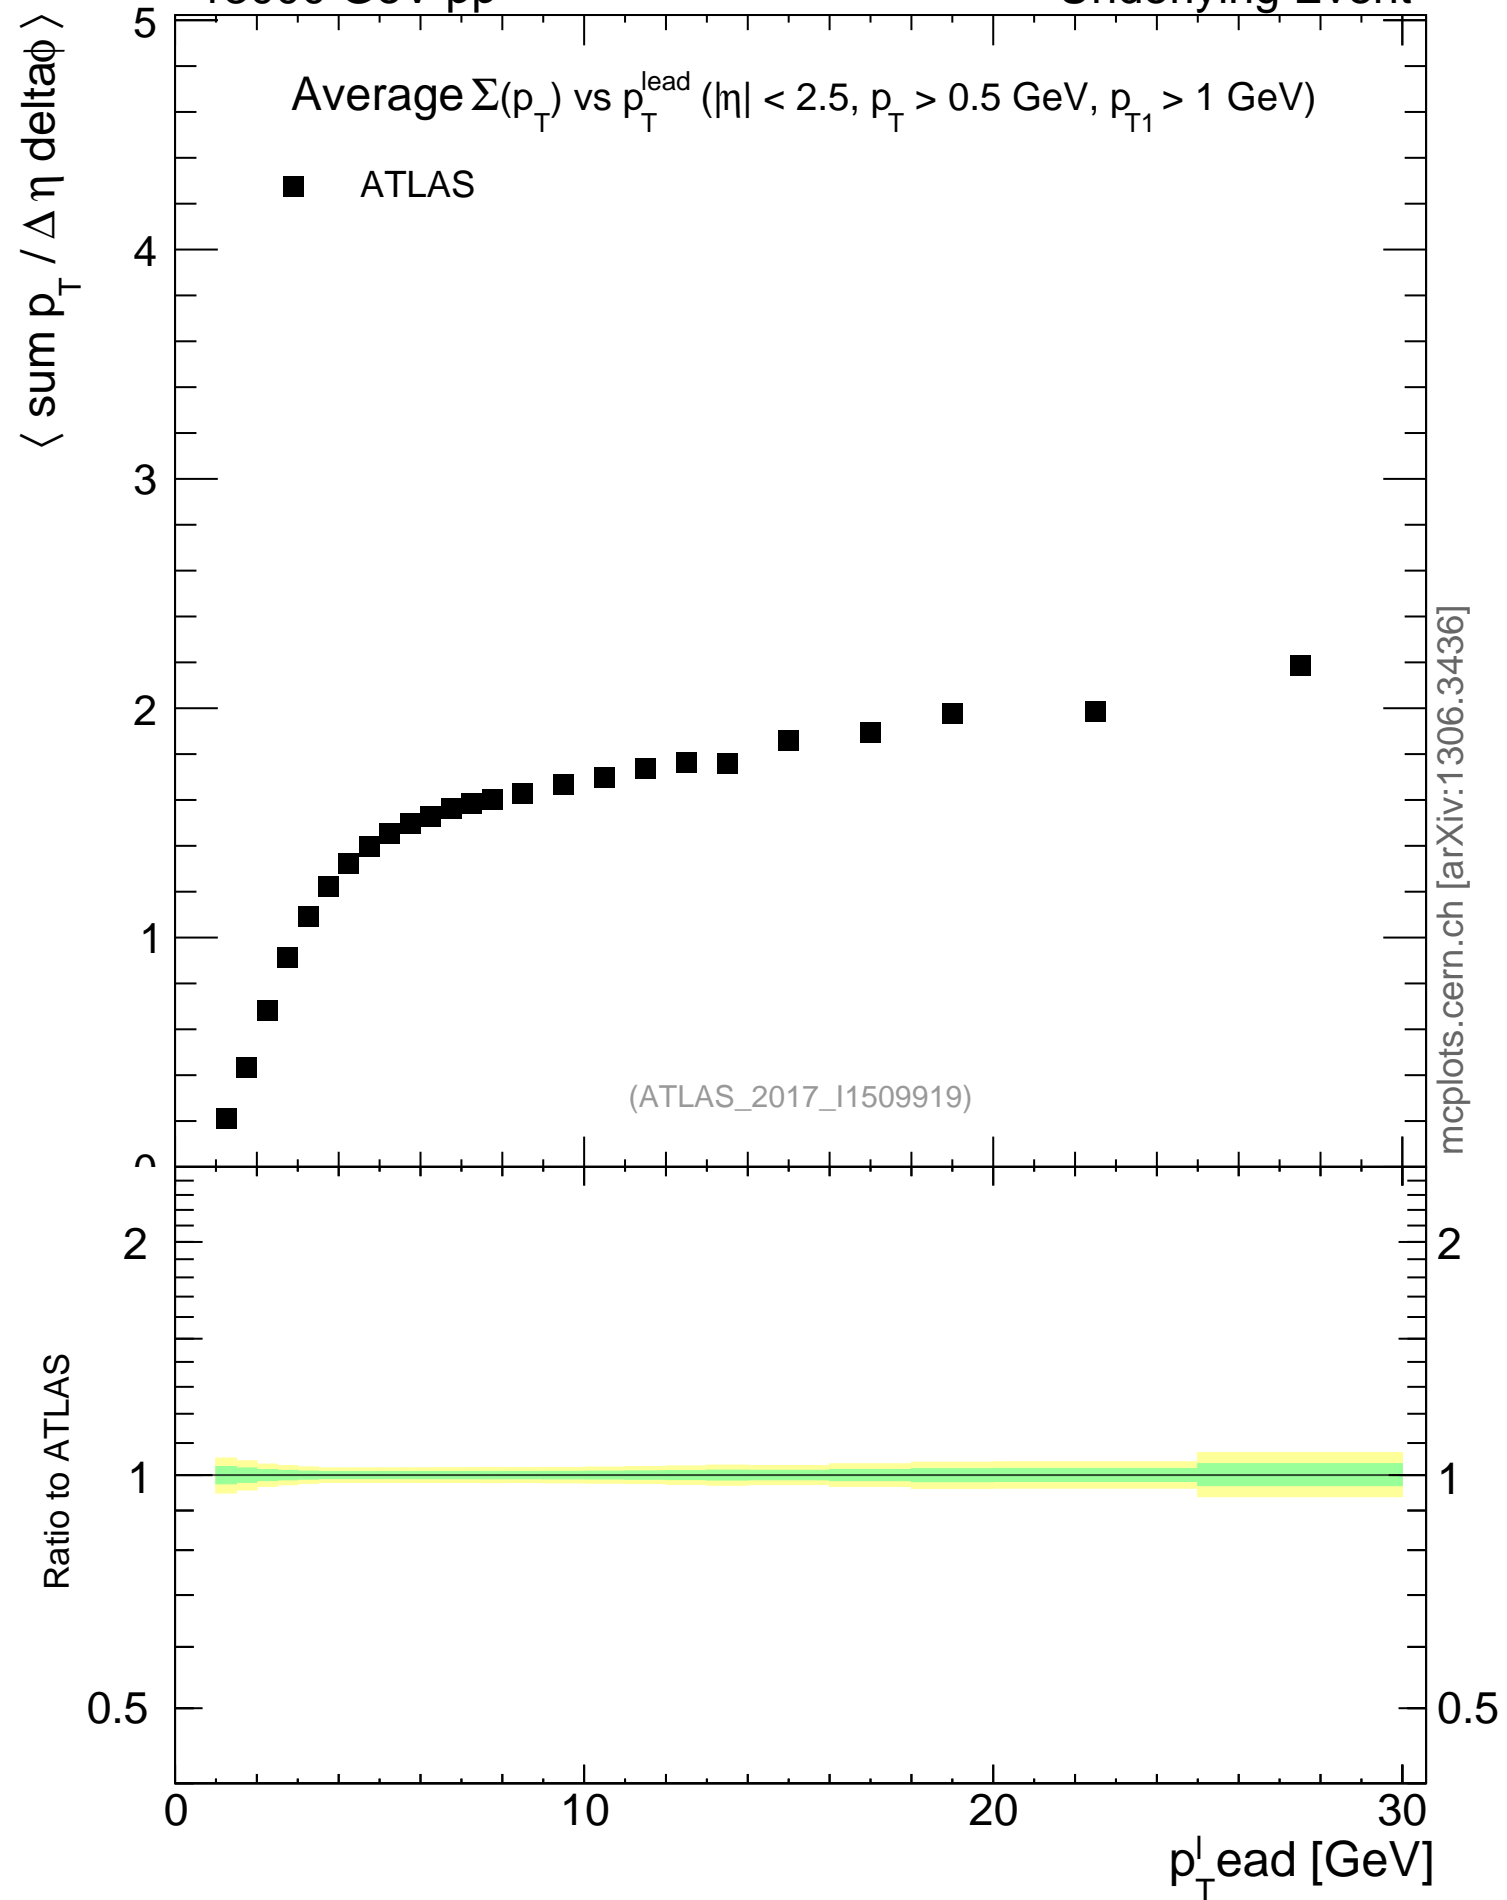

13000 GeV pp

Underlying Event

mcplots.cern.ch [arXiv:1306.3436]