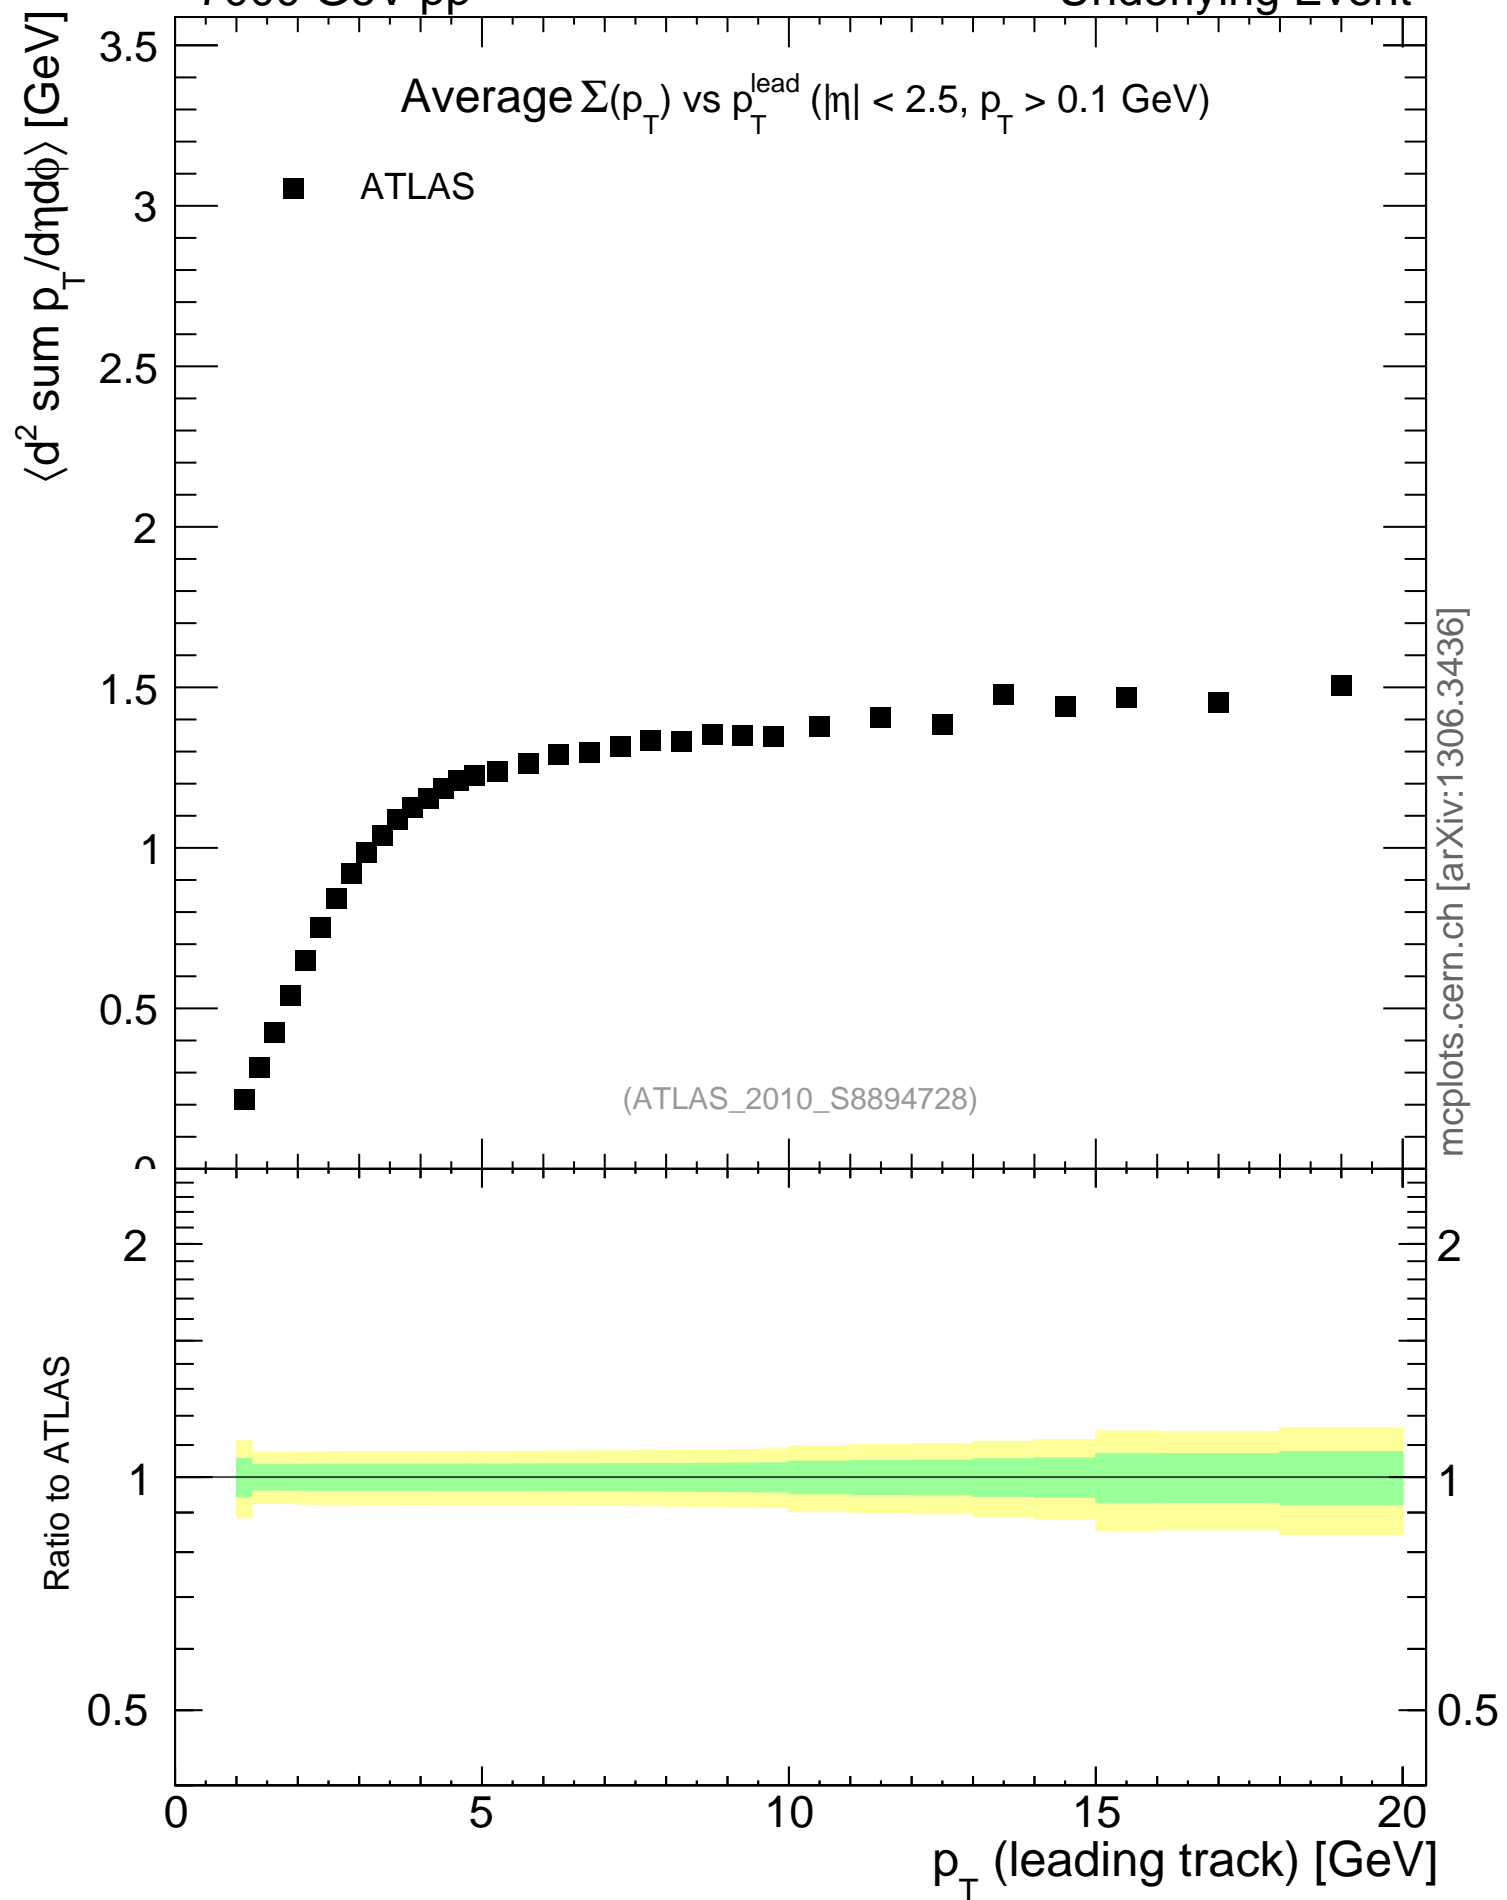

7000 GeV pp

Underlying Event

mcplots.cern.ch [arXiv:1306.3436]