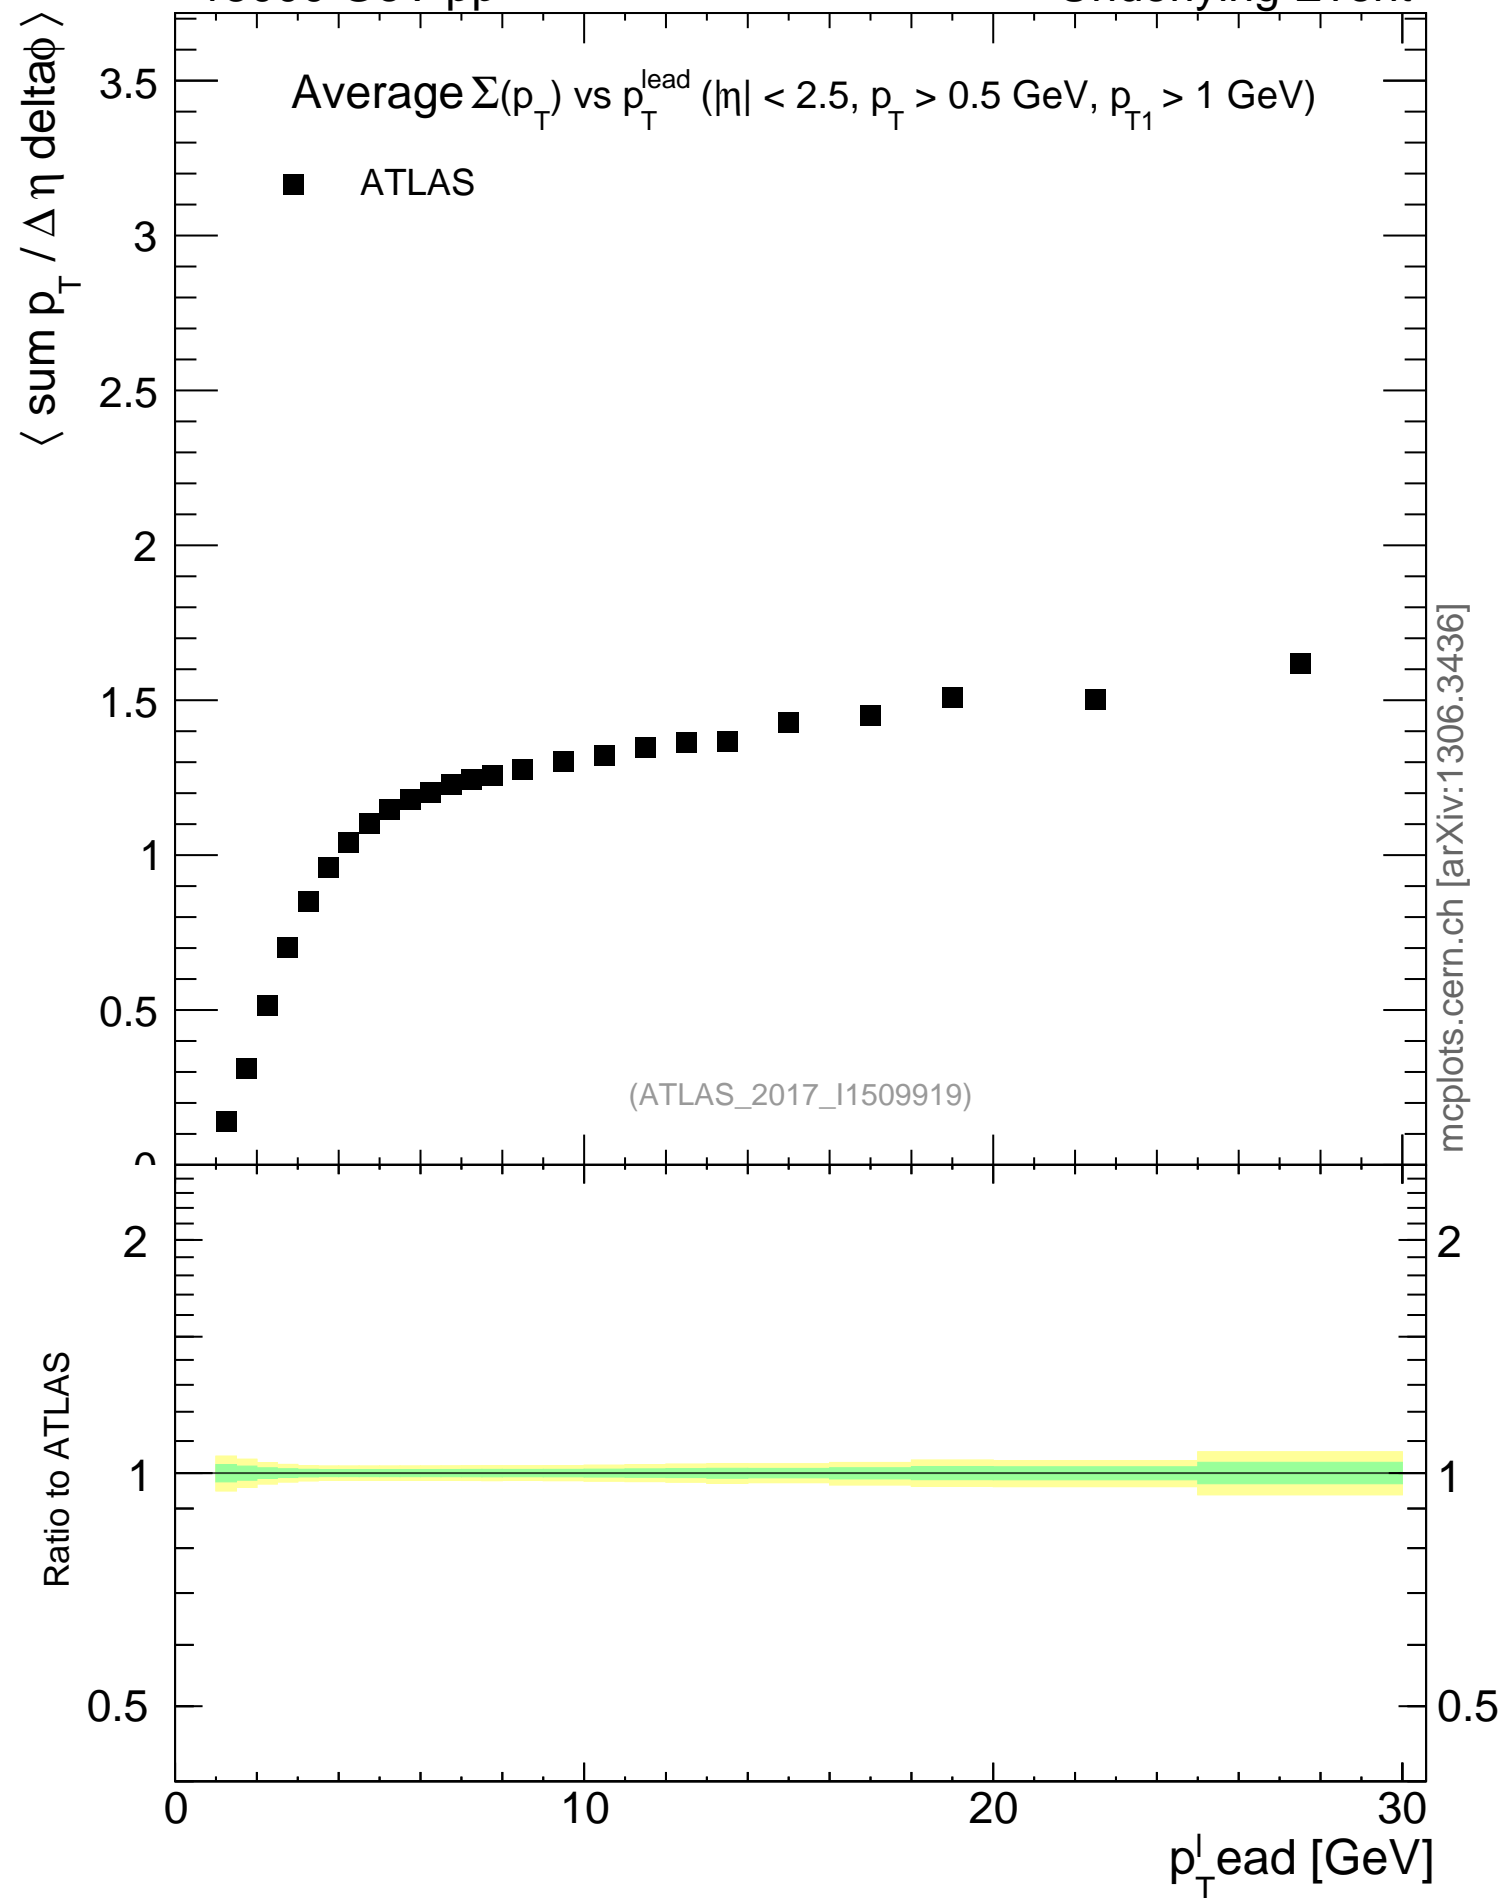

13000 GeV pp

Underlying Event

mcplots.cern.ch [arXiv:1306.3436]