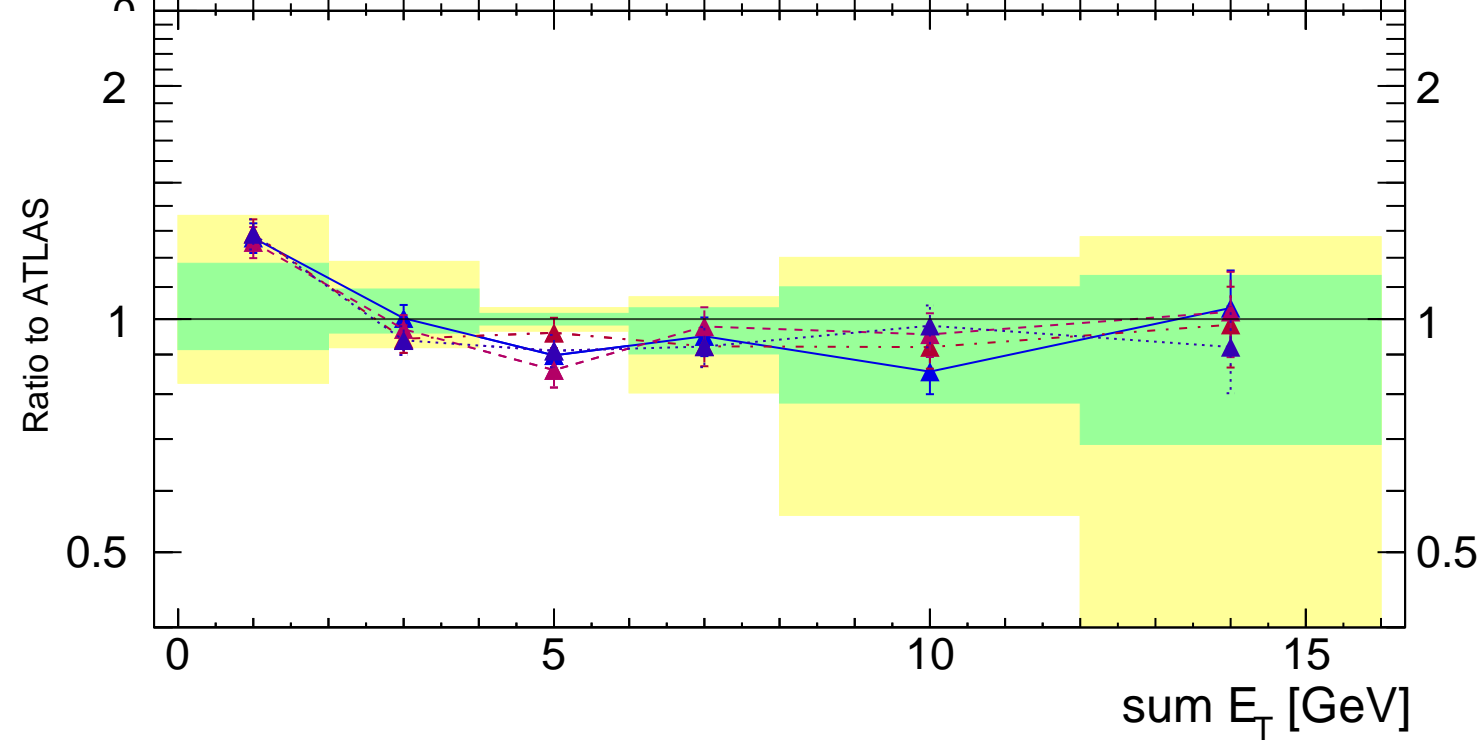

7000 GeV pp

Underlying Event

Rivet 3.1.10, $\geq 3.3\text{M}$ events

mcplots.cern.ch [arXiv:1306.3436]