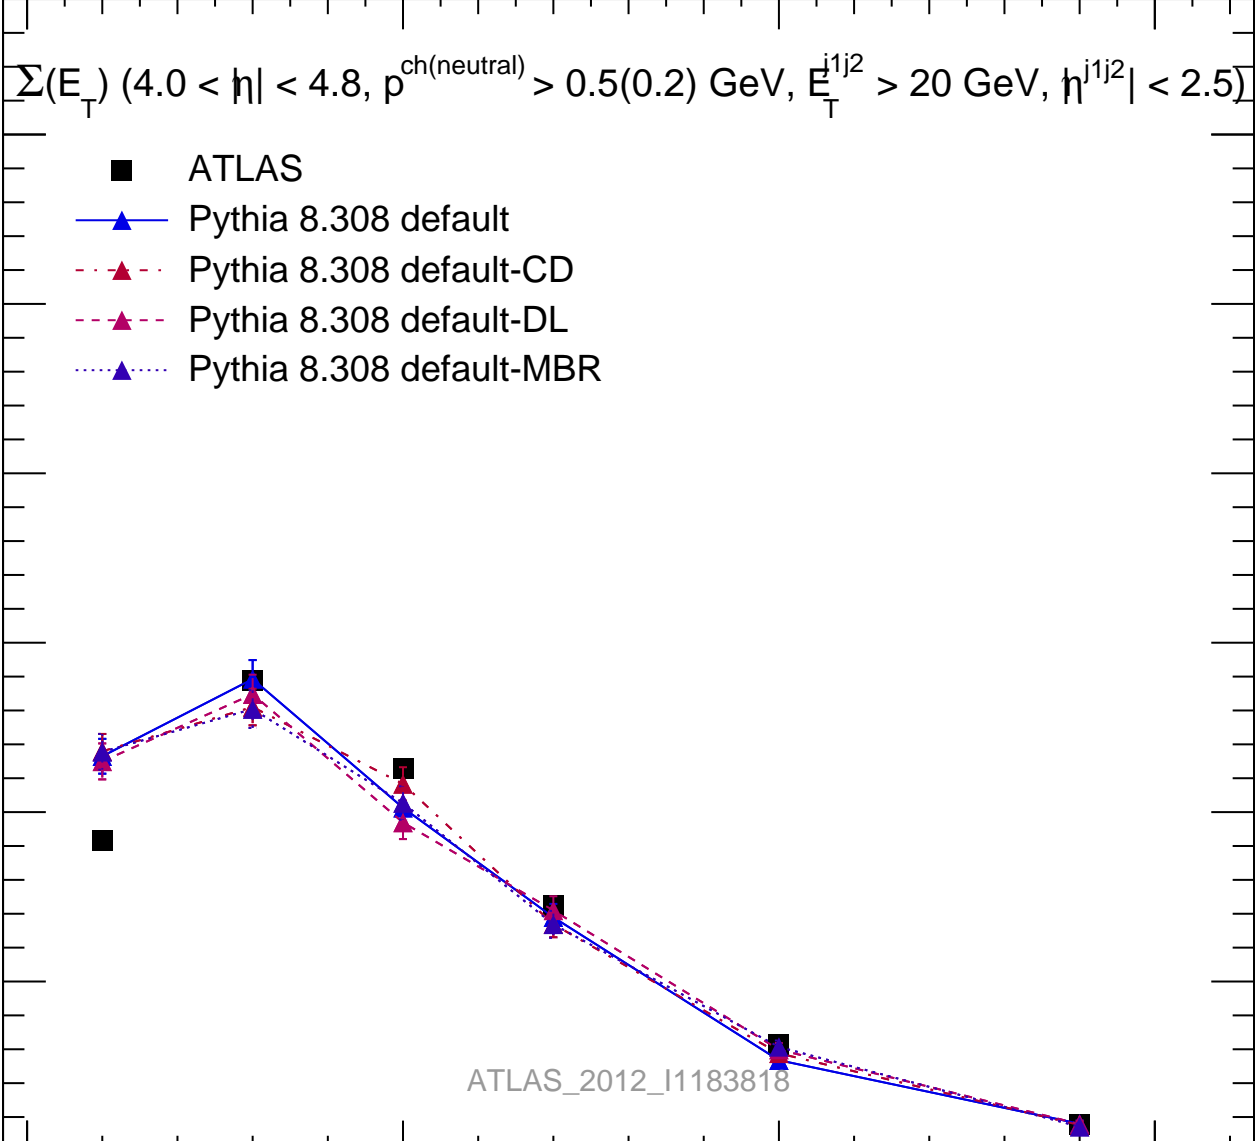

7000 GeV pp

Underlying Event

Rivet 3.1.10, $\geq 3.3\text{M}$ events

mcplots.cern.ch [arXiv:1306.3436]