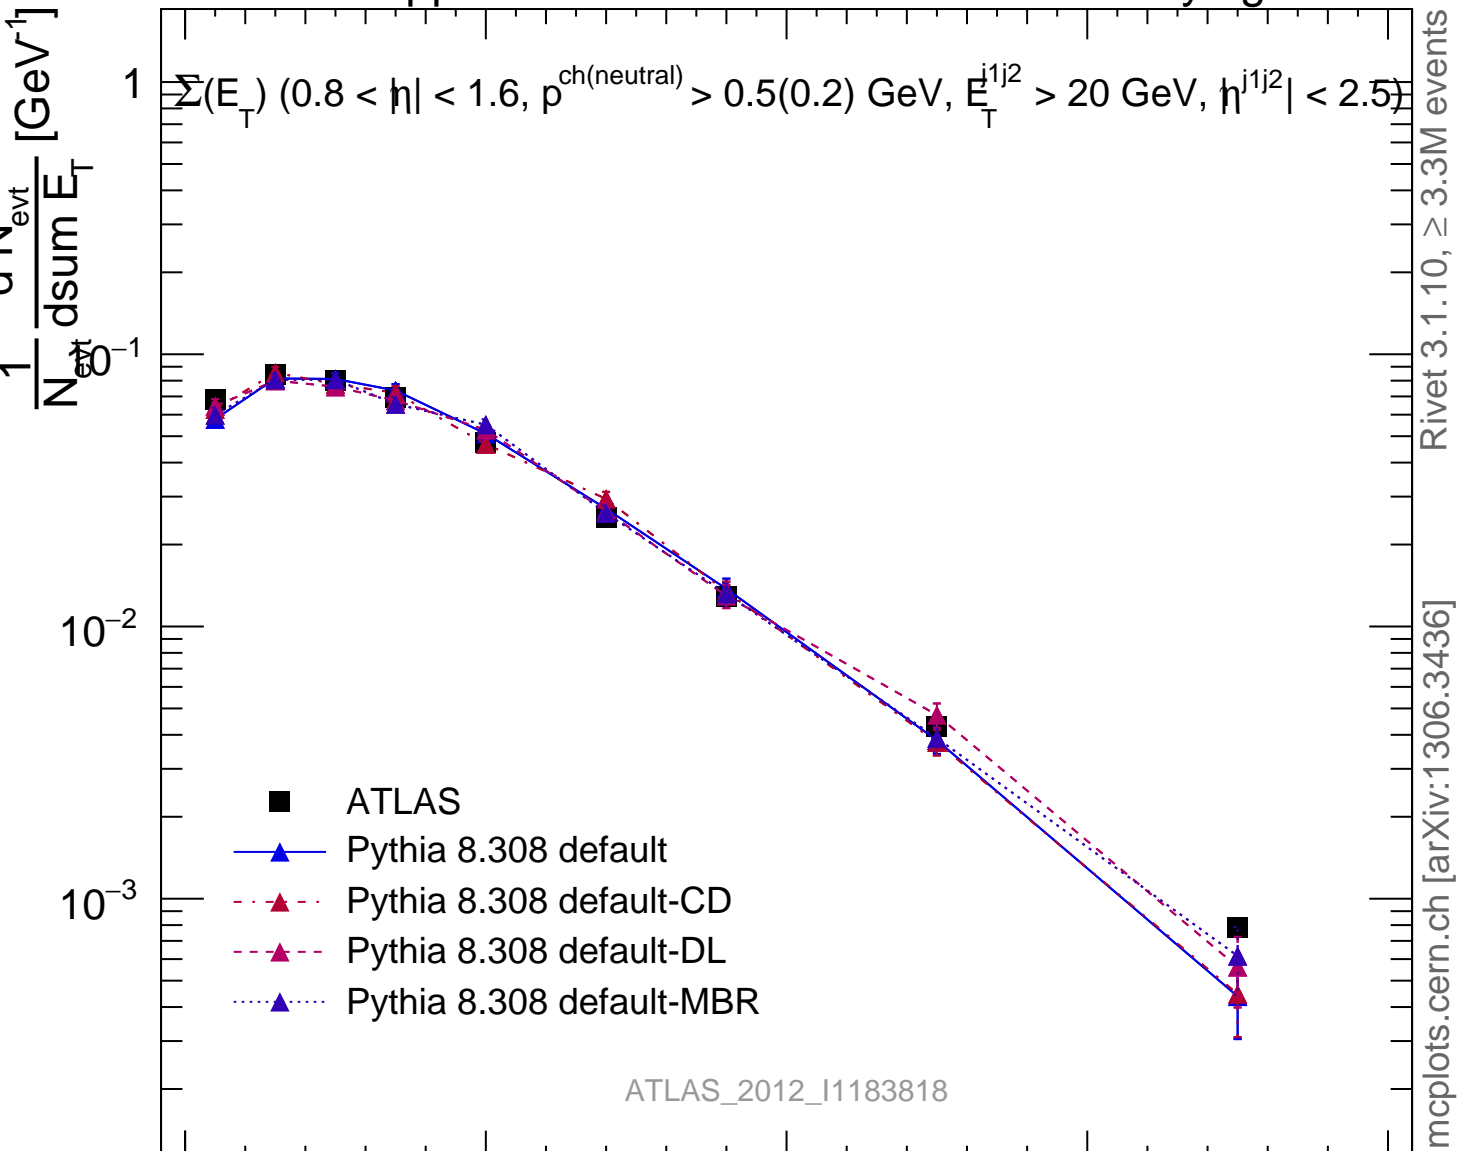

7000 GeV pp

Underlying Event

Rivet 3.1.10, $\geq 3.3\text{M}$ events
mcplots.cern.ch [arXiv:1306.3436]