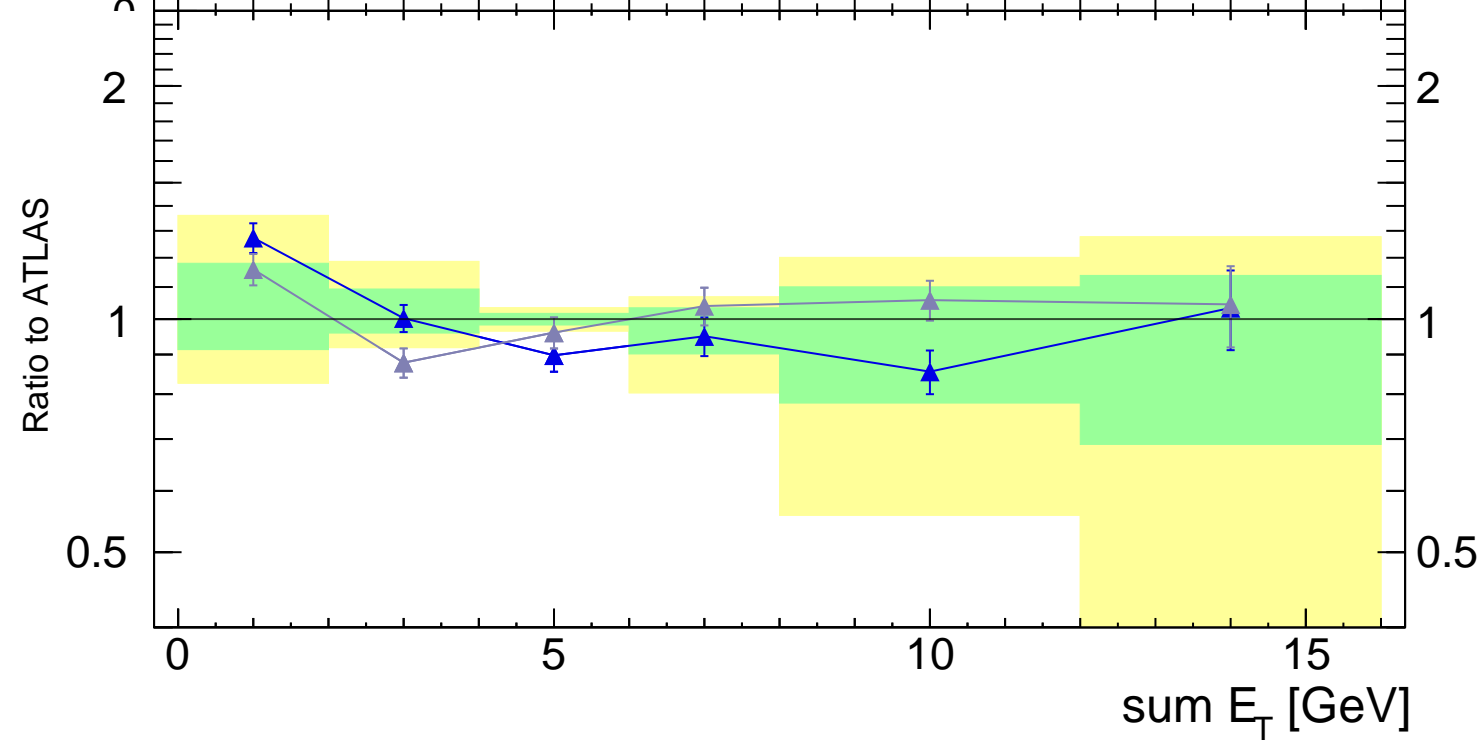

7000 GeV pp

Underlying Event

Rivet 3.1.10, $\geq 3.5\text{M}$ events

mcplots.cern.ch [arXiv:1306.3436]