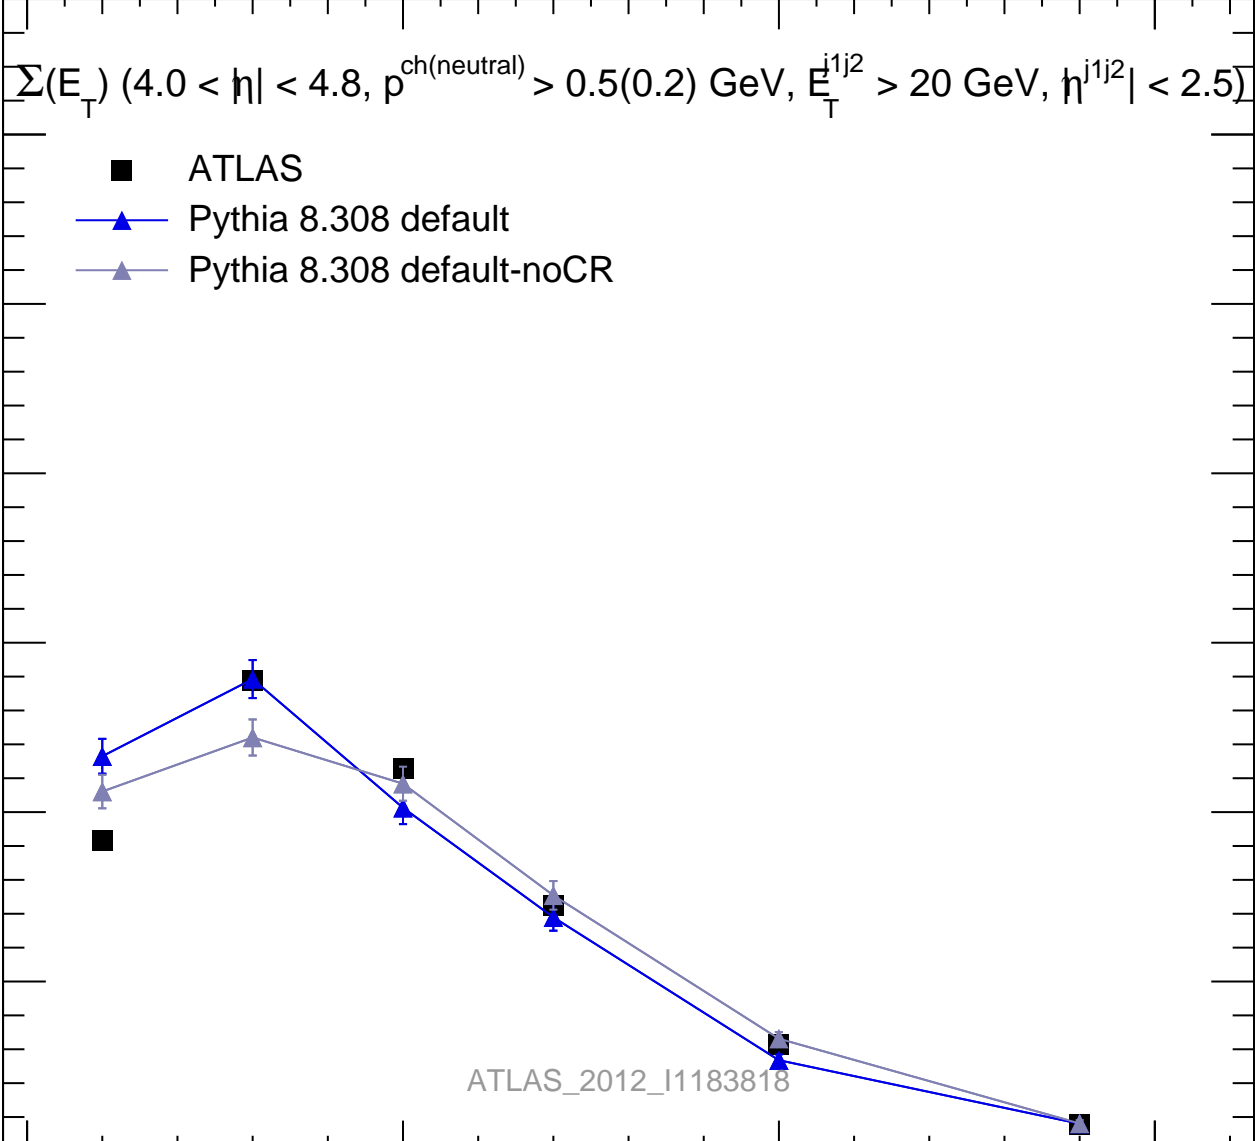

7000 GeV pp

Underlying Event

Rivet 3.1.10, $\geq 3.5\text{M}$ events

mcplots.cern.ch [arXiv:1306.3436]