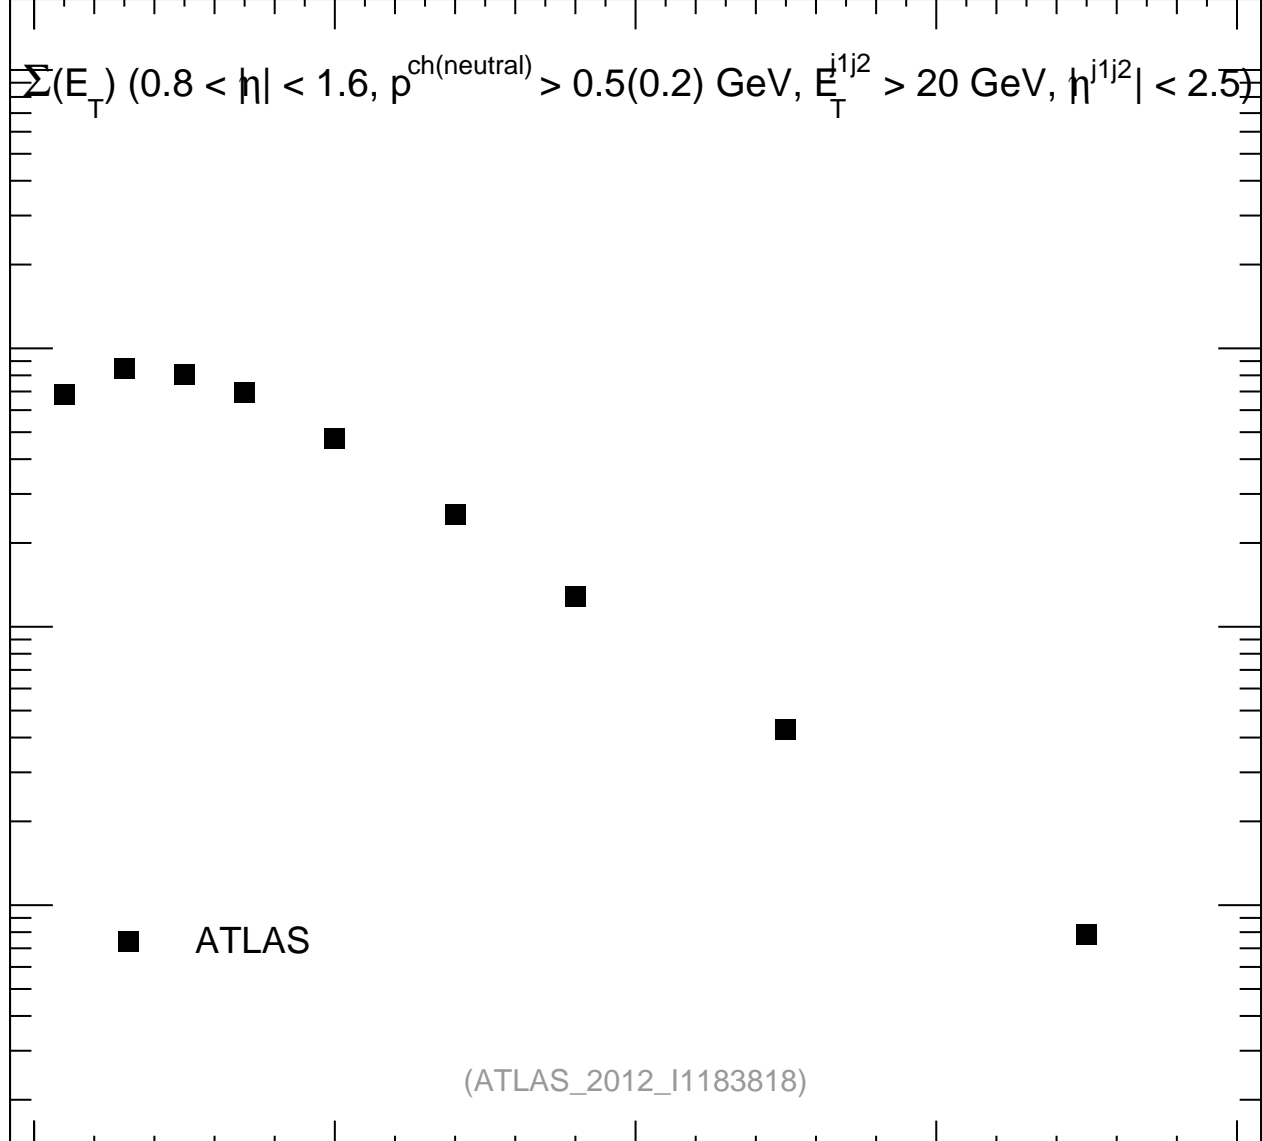

7000 GeV pp

Underlying Event

mcplots.cern.ch [arXiv:1306.3436]