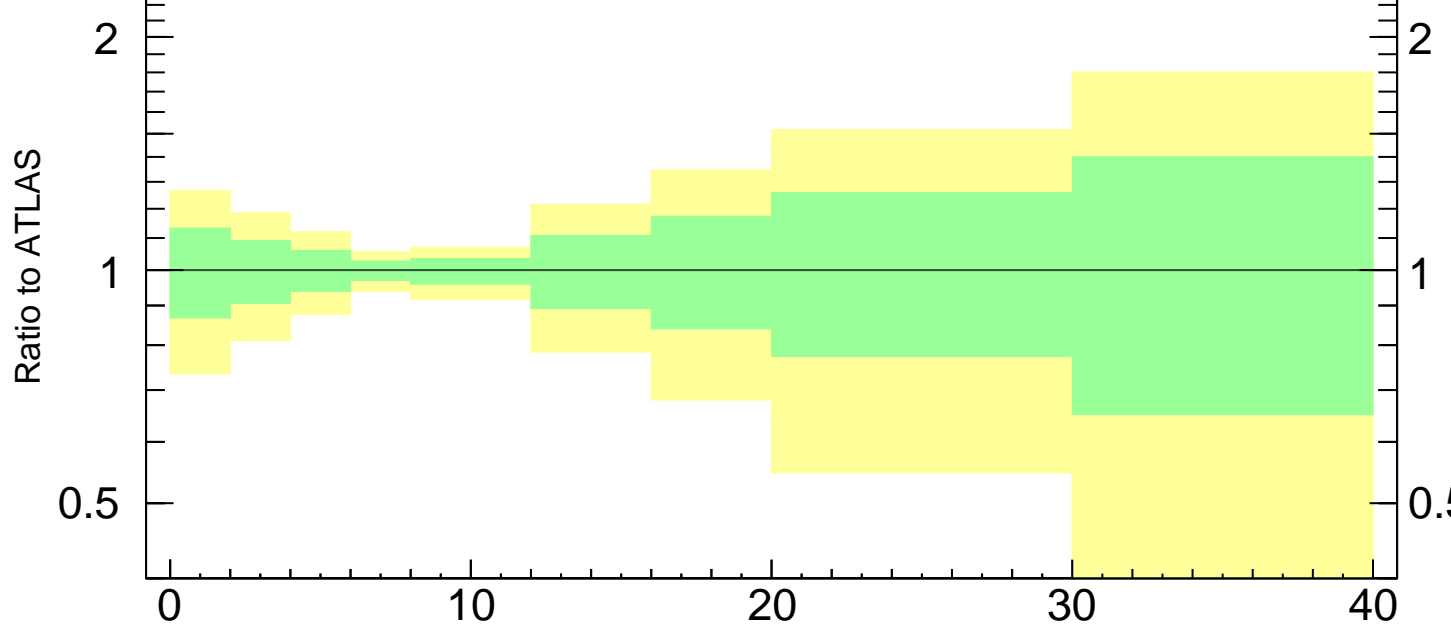

7000 GeV pp

Underlying Event

mcplots.cern.ch [arXiv:1306.3436]