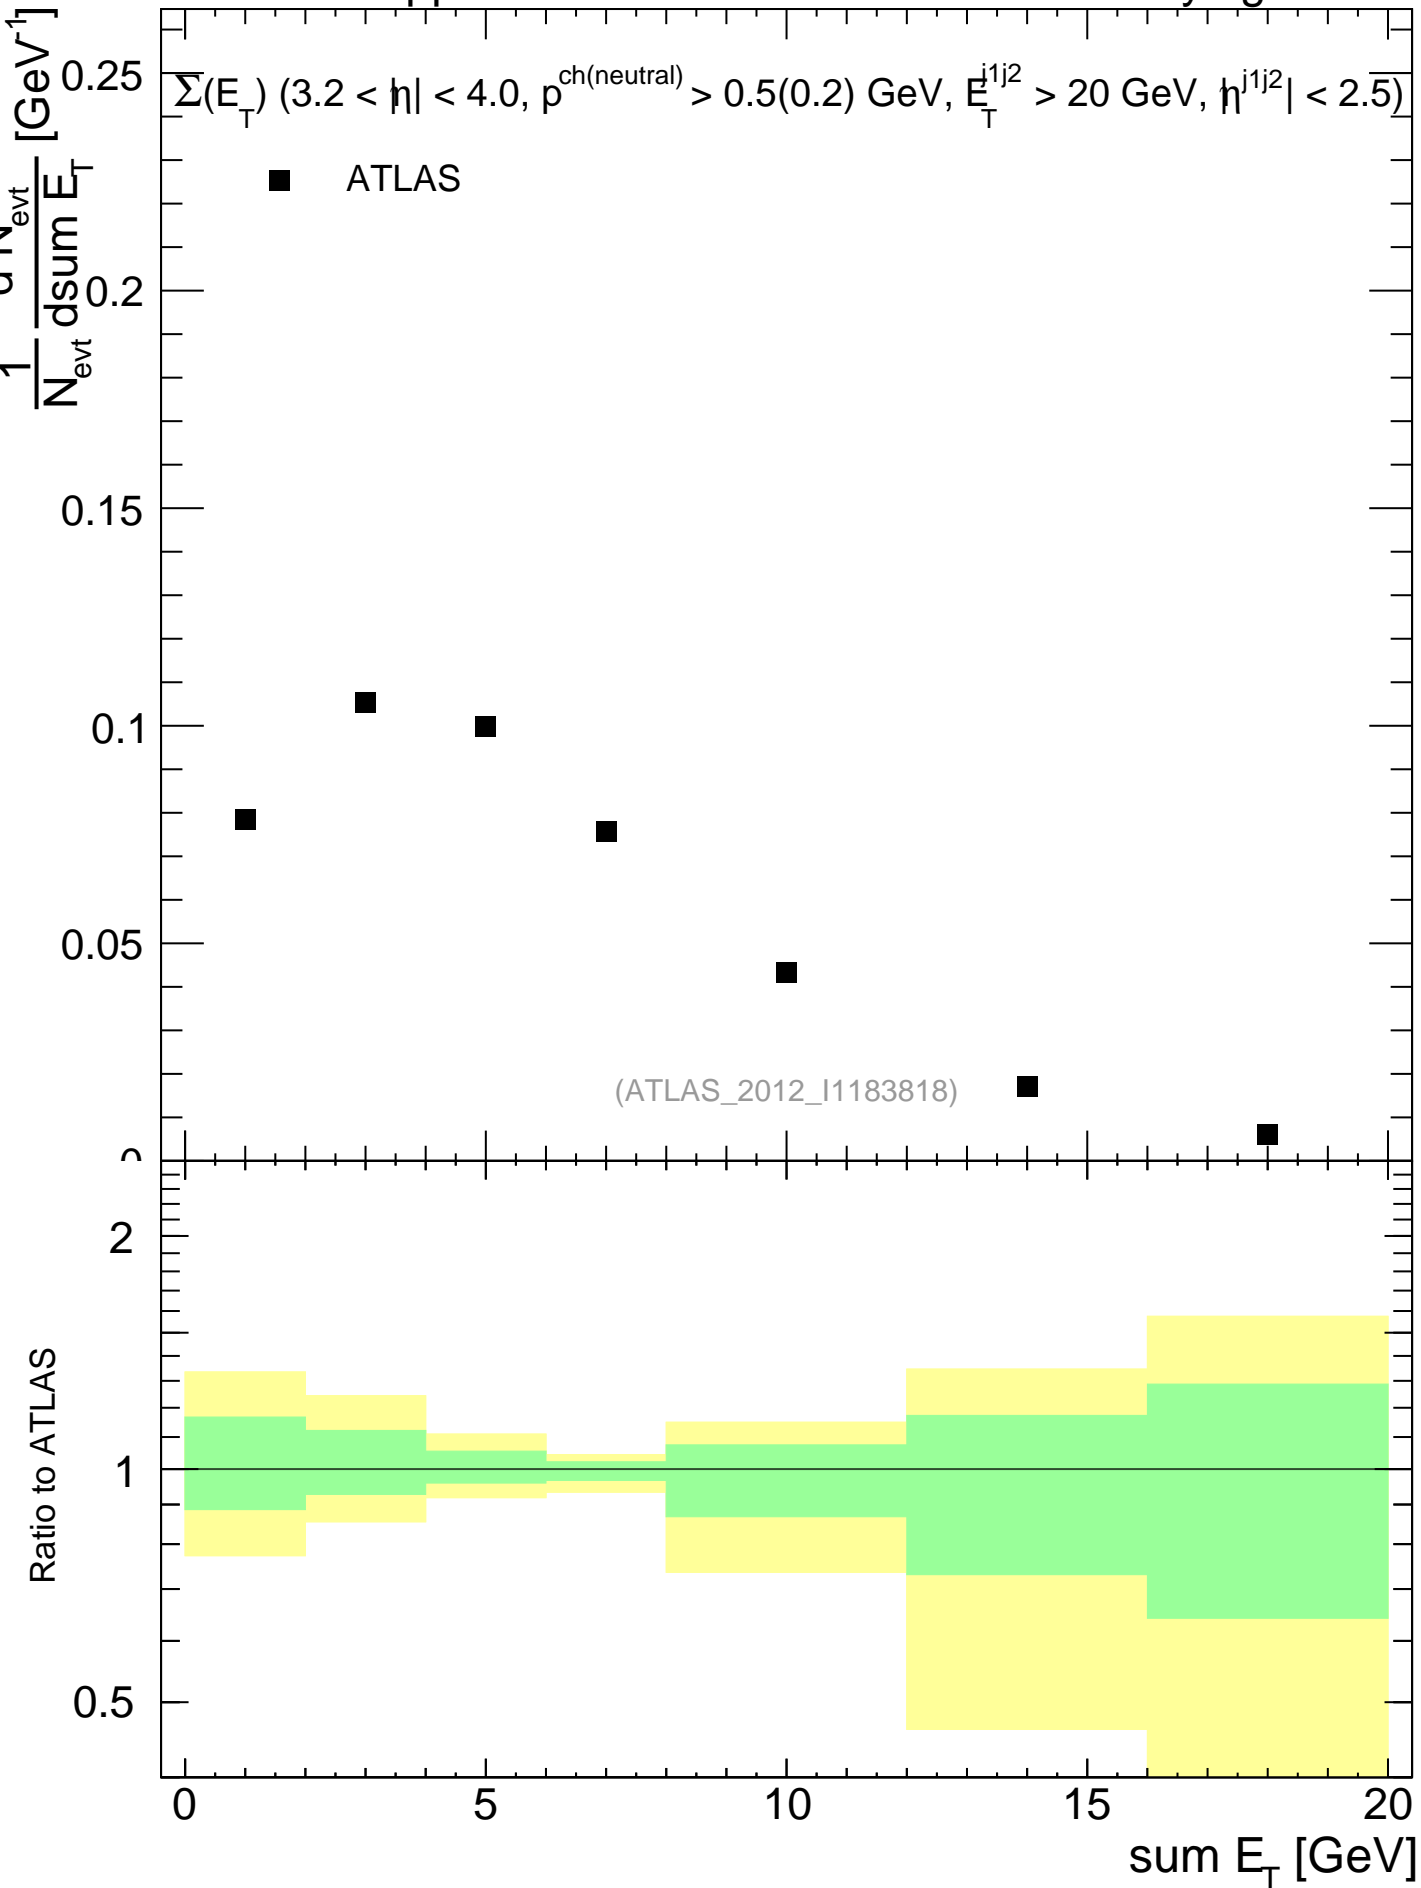

7000 GeV pp

Underlying Event

mcplots.cern.ch [arXiv:1306.3436]