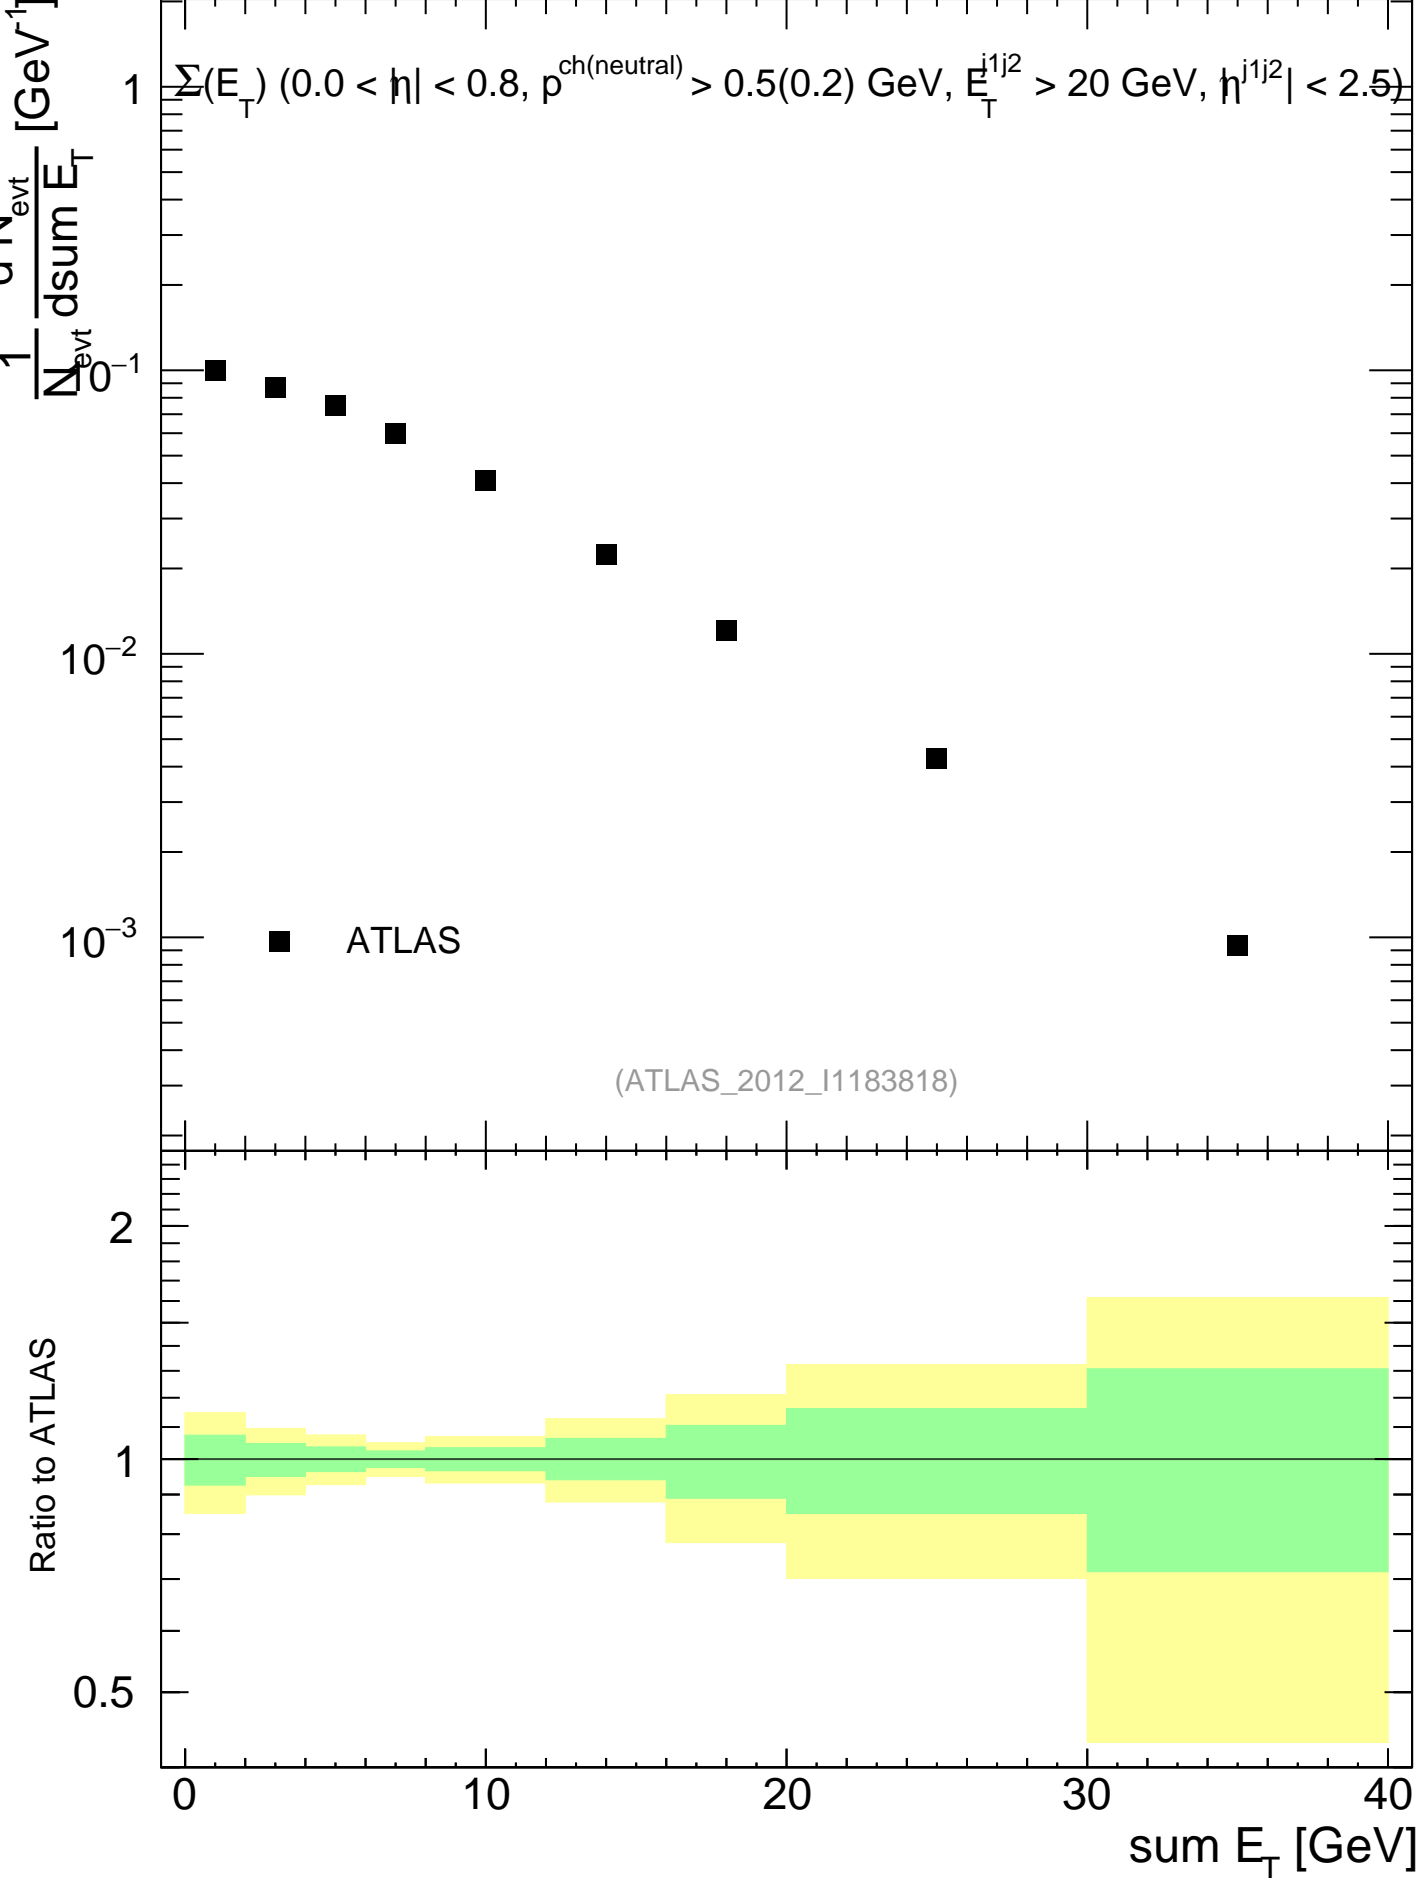

7000 GeV pp

Underlying Event

mcplots.cern.ch [arXiv:1306.3436]