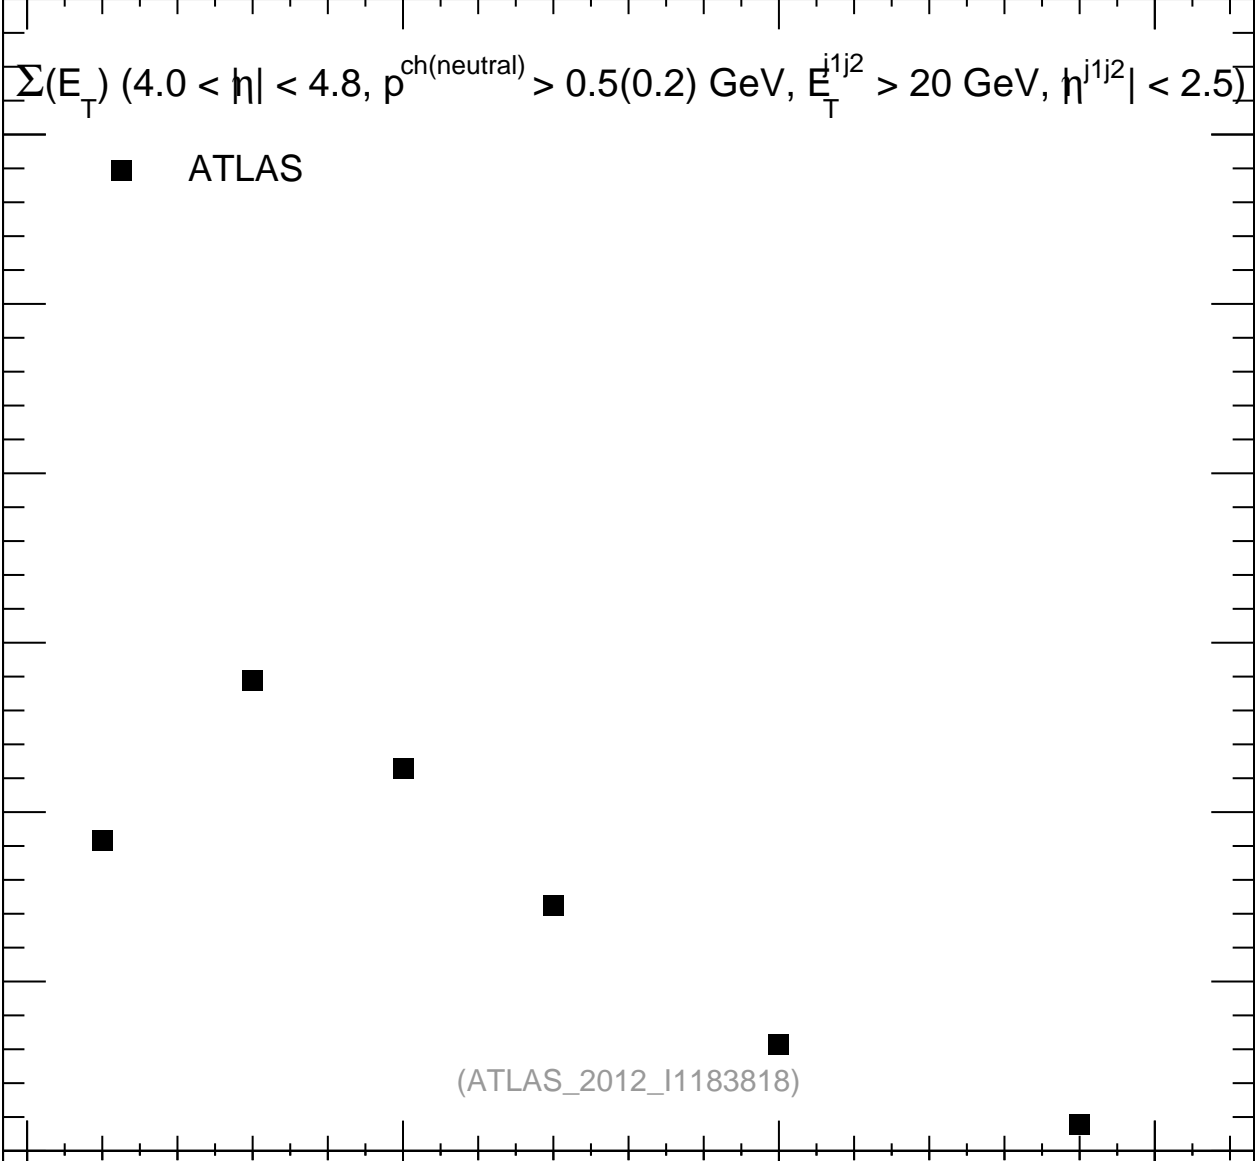

7000 GeV pp

Underlying Event

mcplots.cern.ch [arXiv:1306.3436]