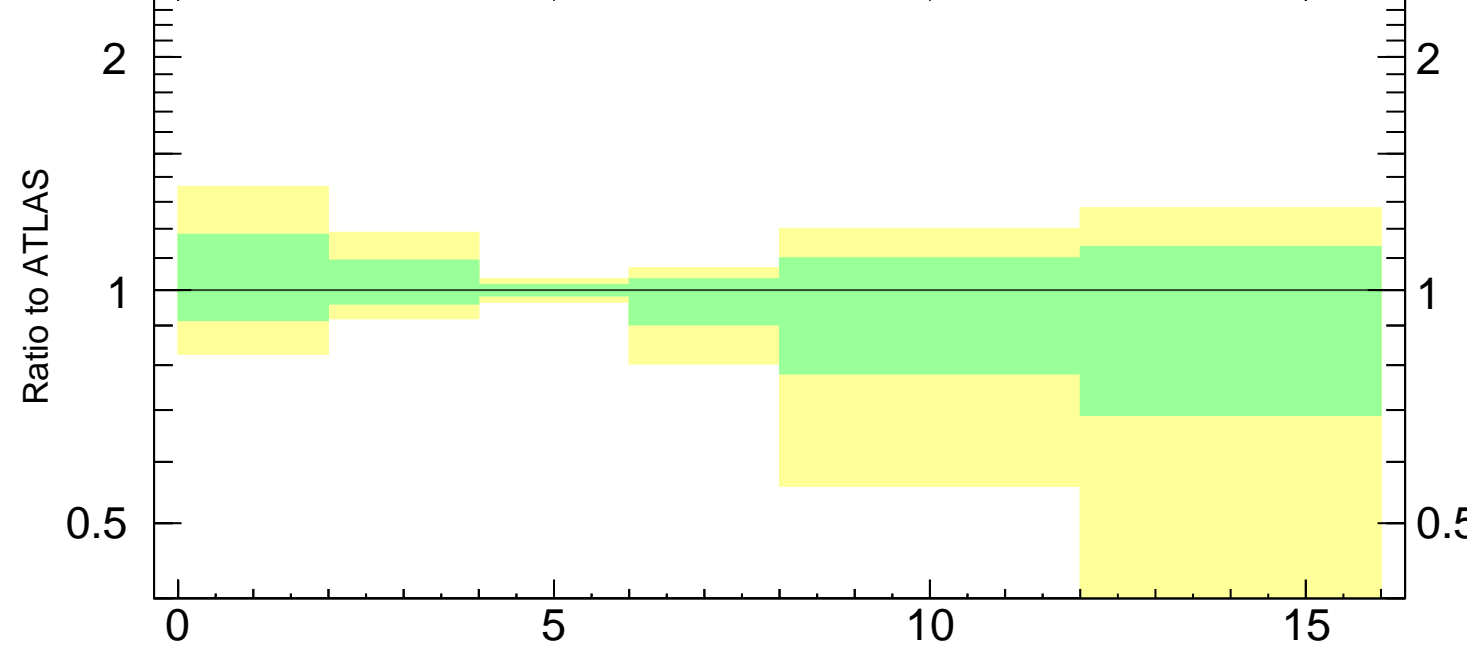

7000 GeV pp

Underlying Event

mcplots.cern.ch [arXiv:1306.3436]