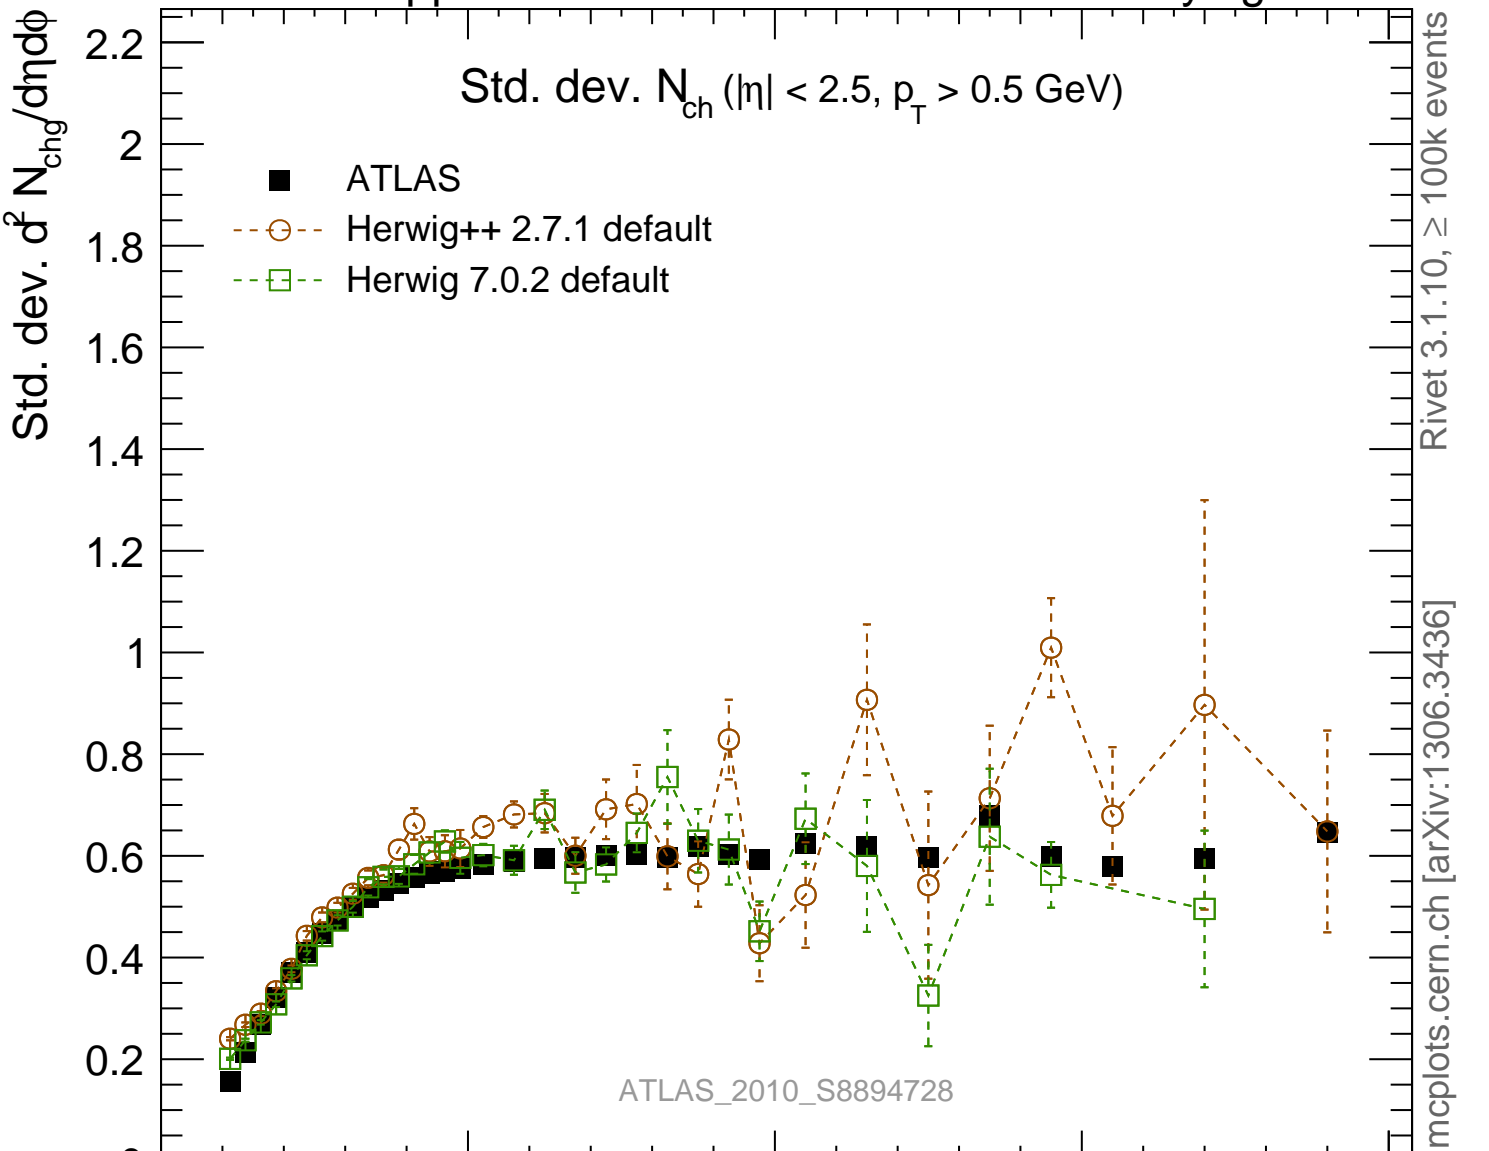

7000 GeV pp

Underlying Event

Std. dev.  $N_{ch} (|\eta| < 2.5, p_T > 0.5 \text{ GeV})$

Rivet 3.1.10,  $\geq 100k$  events  
mcplots.cern.ch [arXiv:1306.3436]