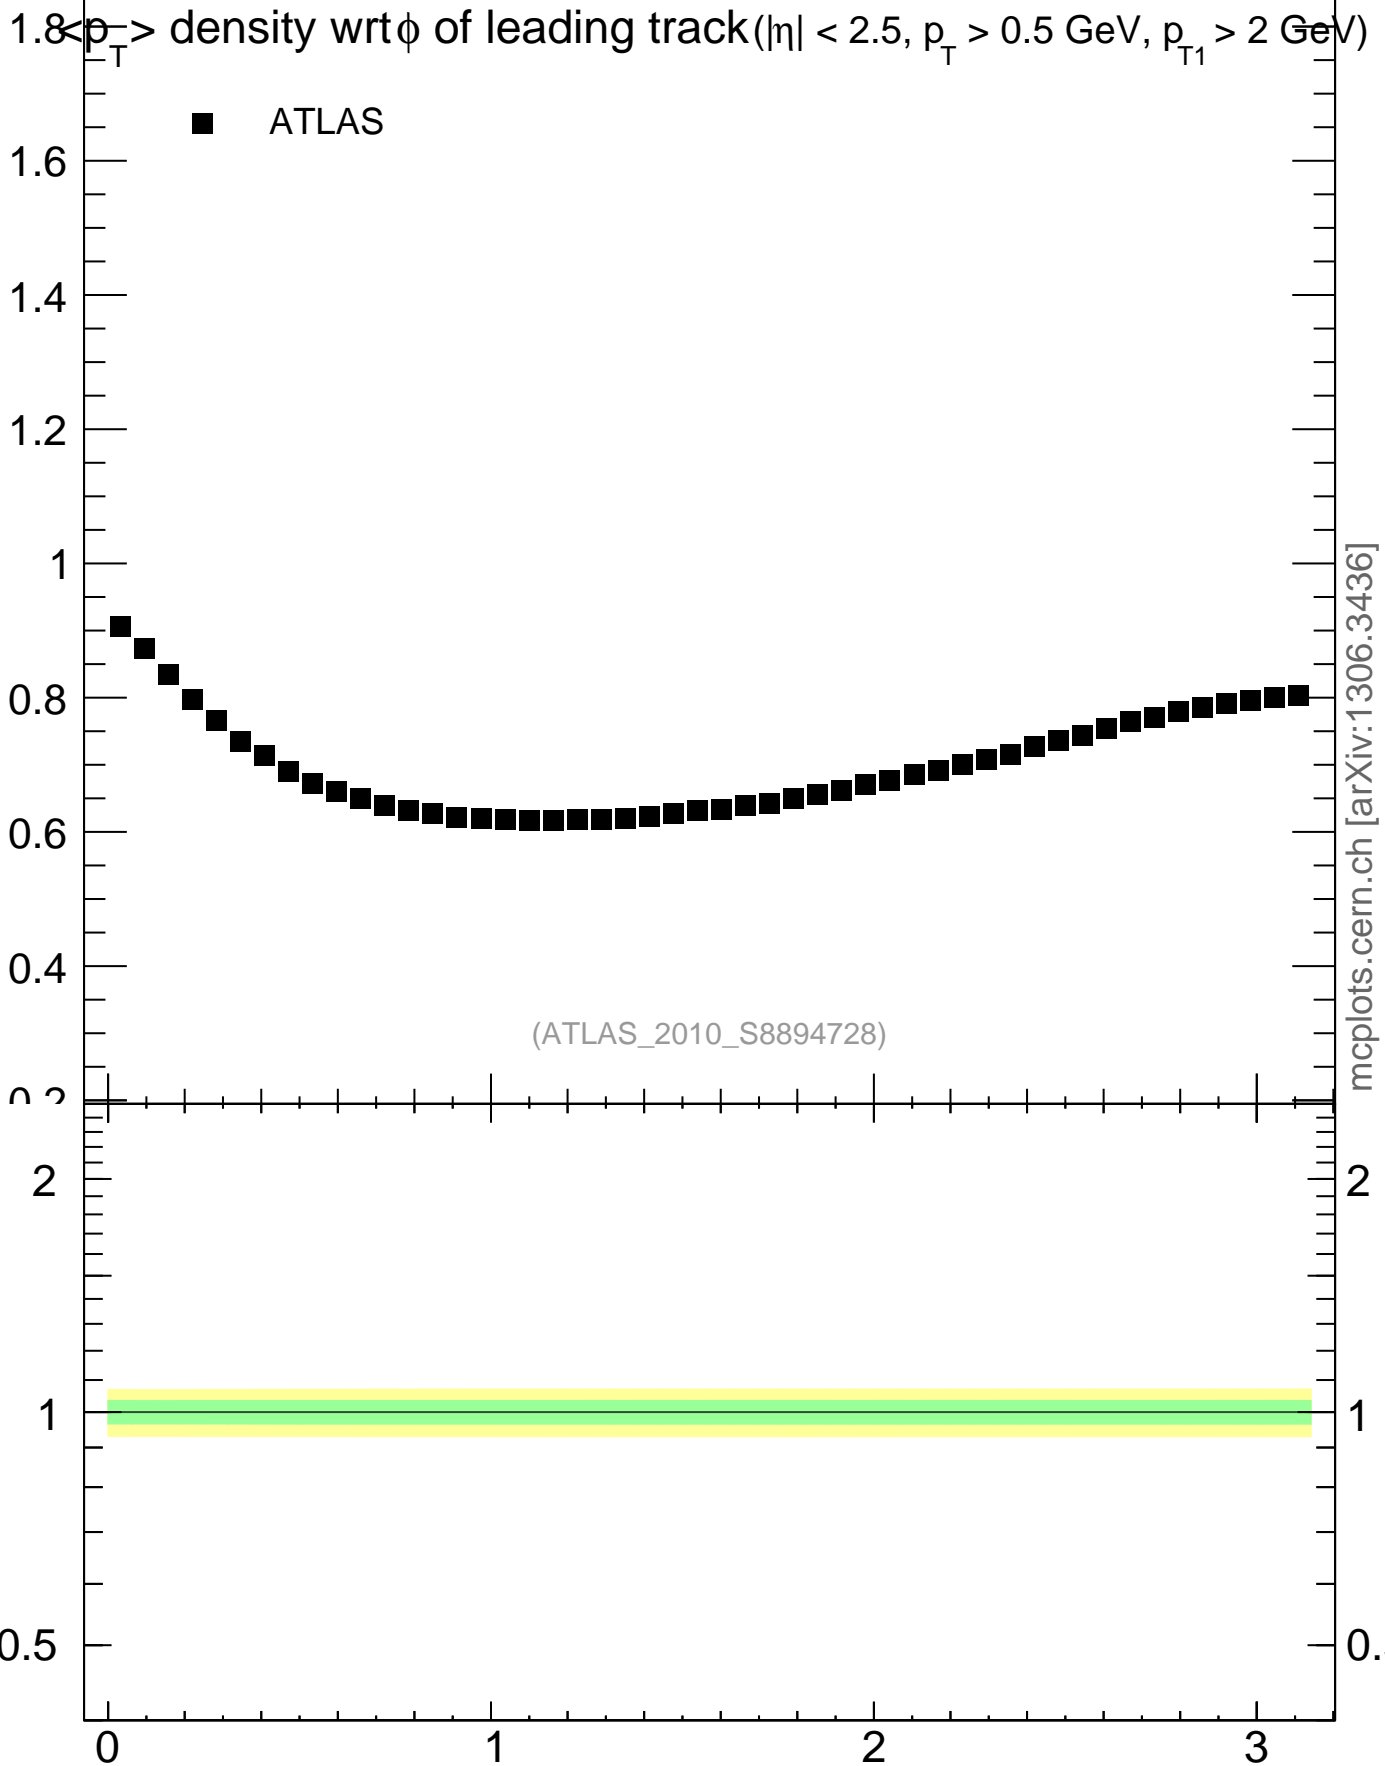

7000 GeV pp

Underlying Event

mcplots.cern.ch [arXiv:1306.3436]