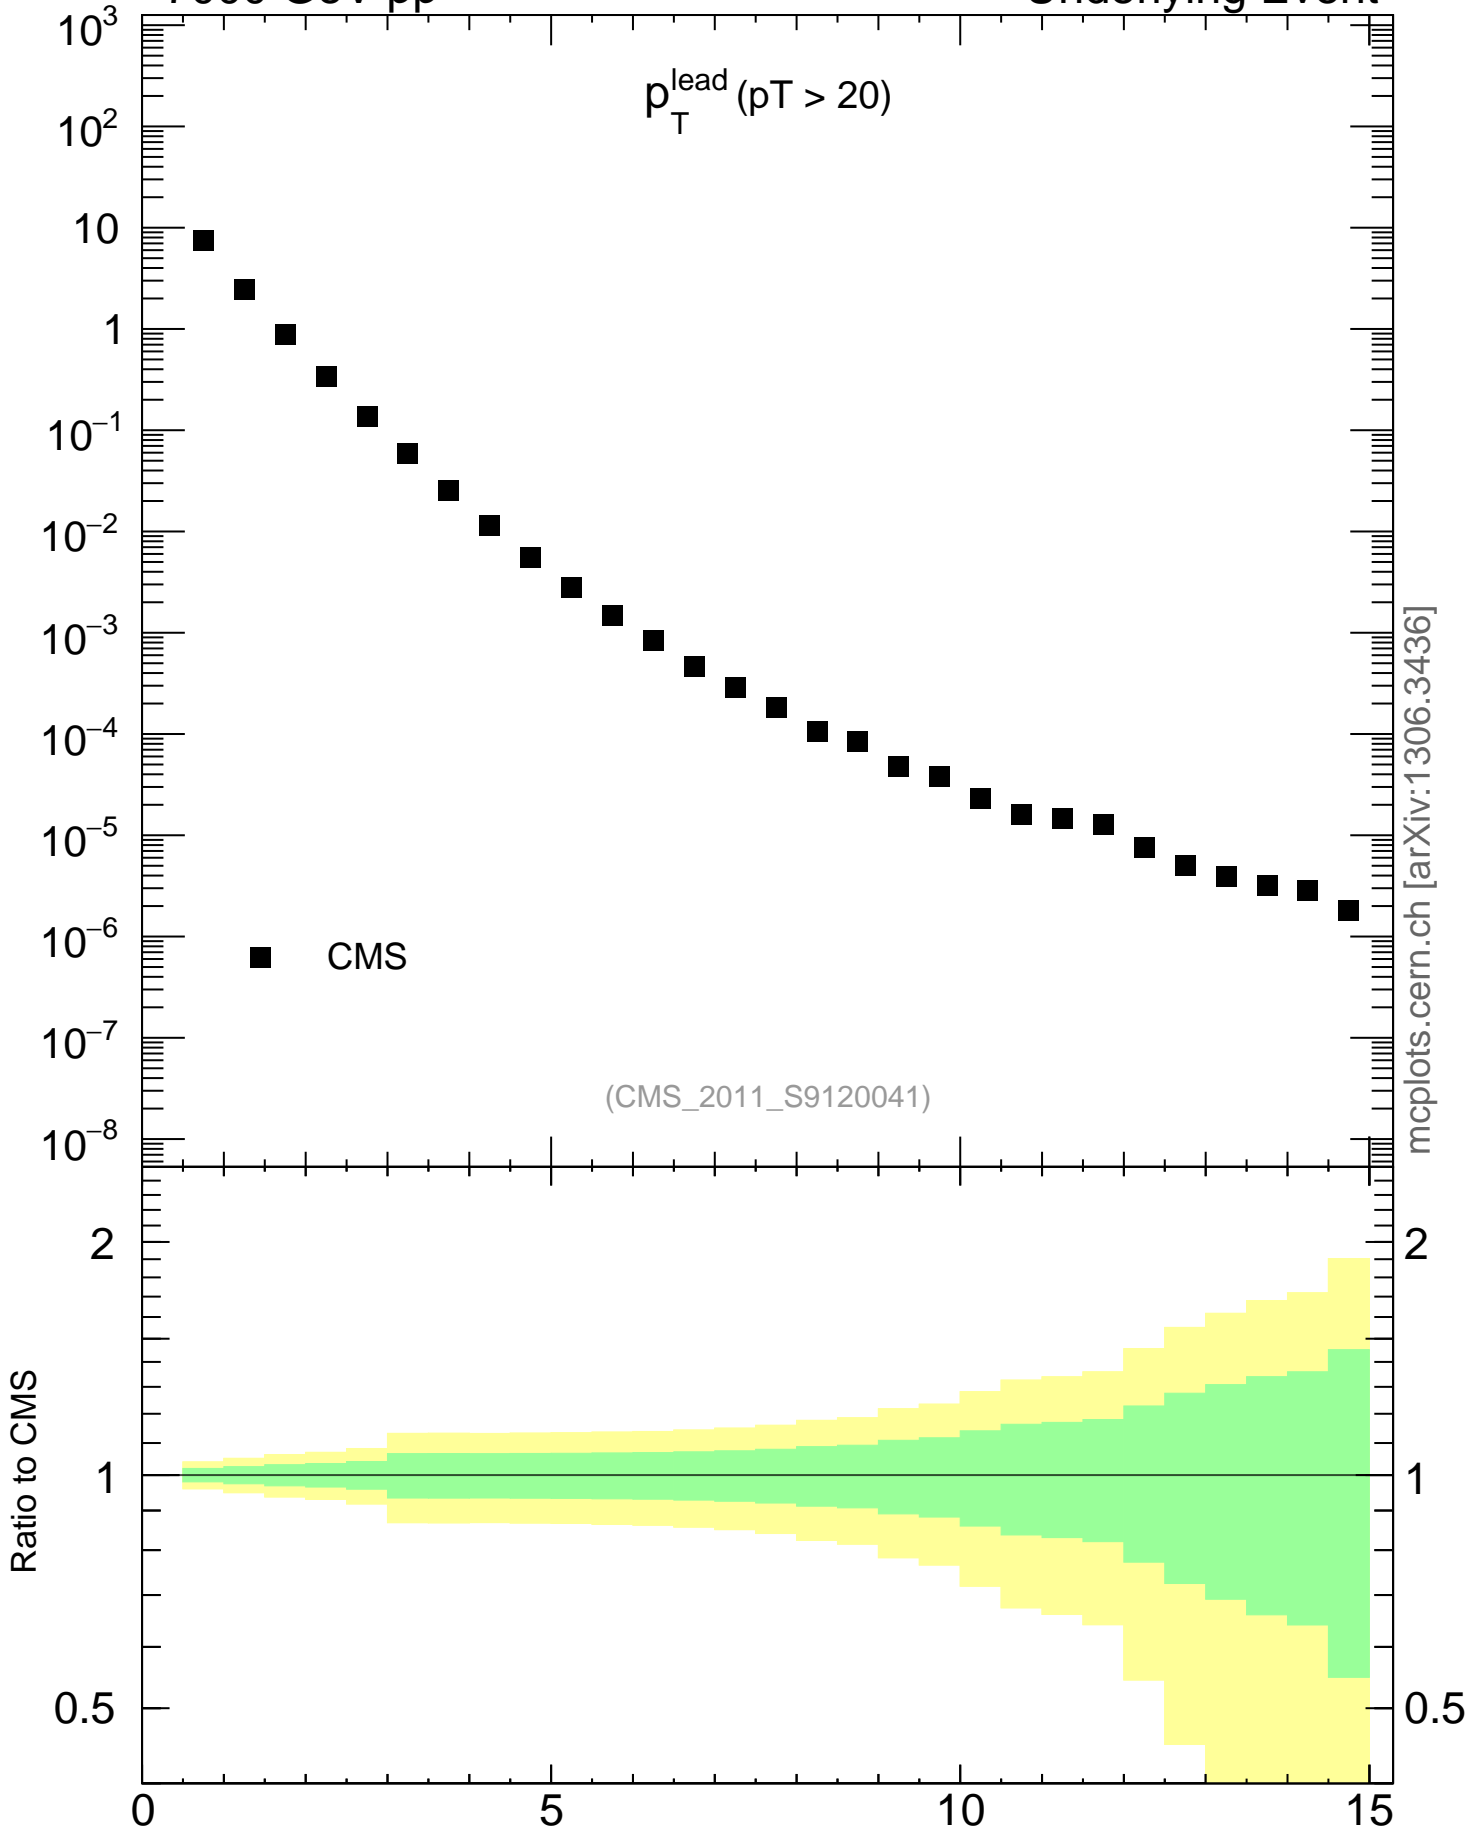

7000 GeV pp

Underlying Event

$p_T^{\text{lead}} (p_T > 20)$

mcplots.cern.ch [arXiv:1306.3436]