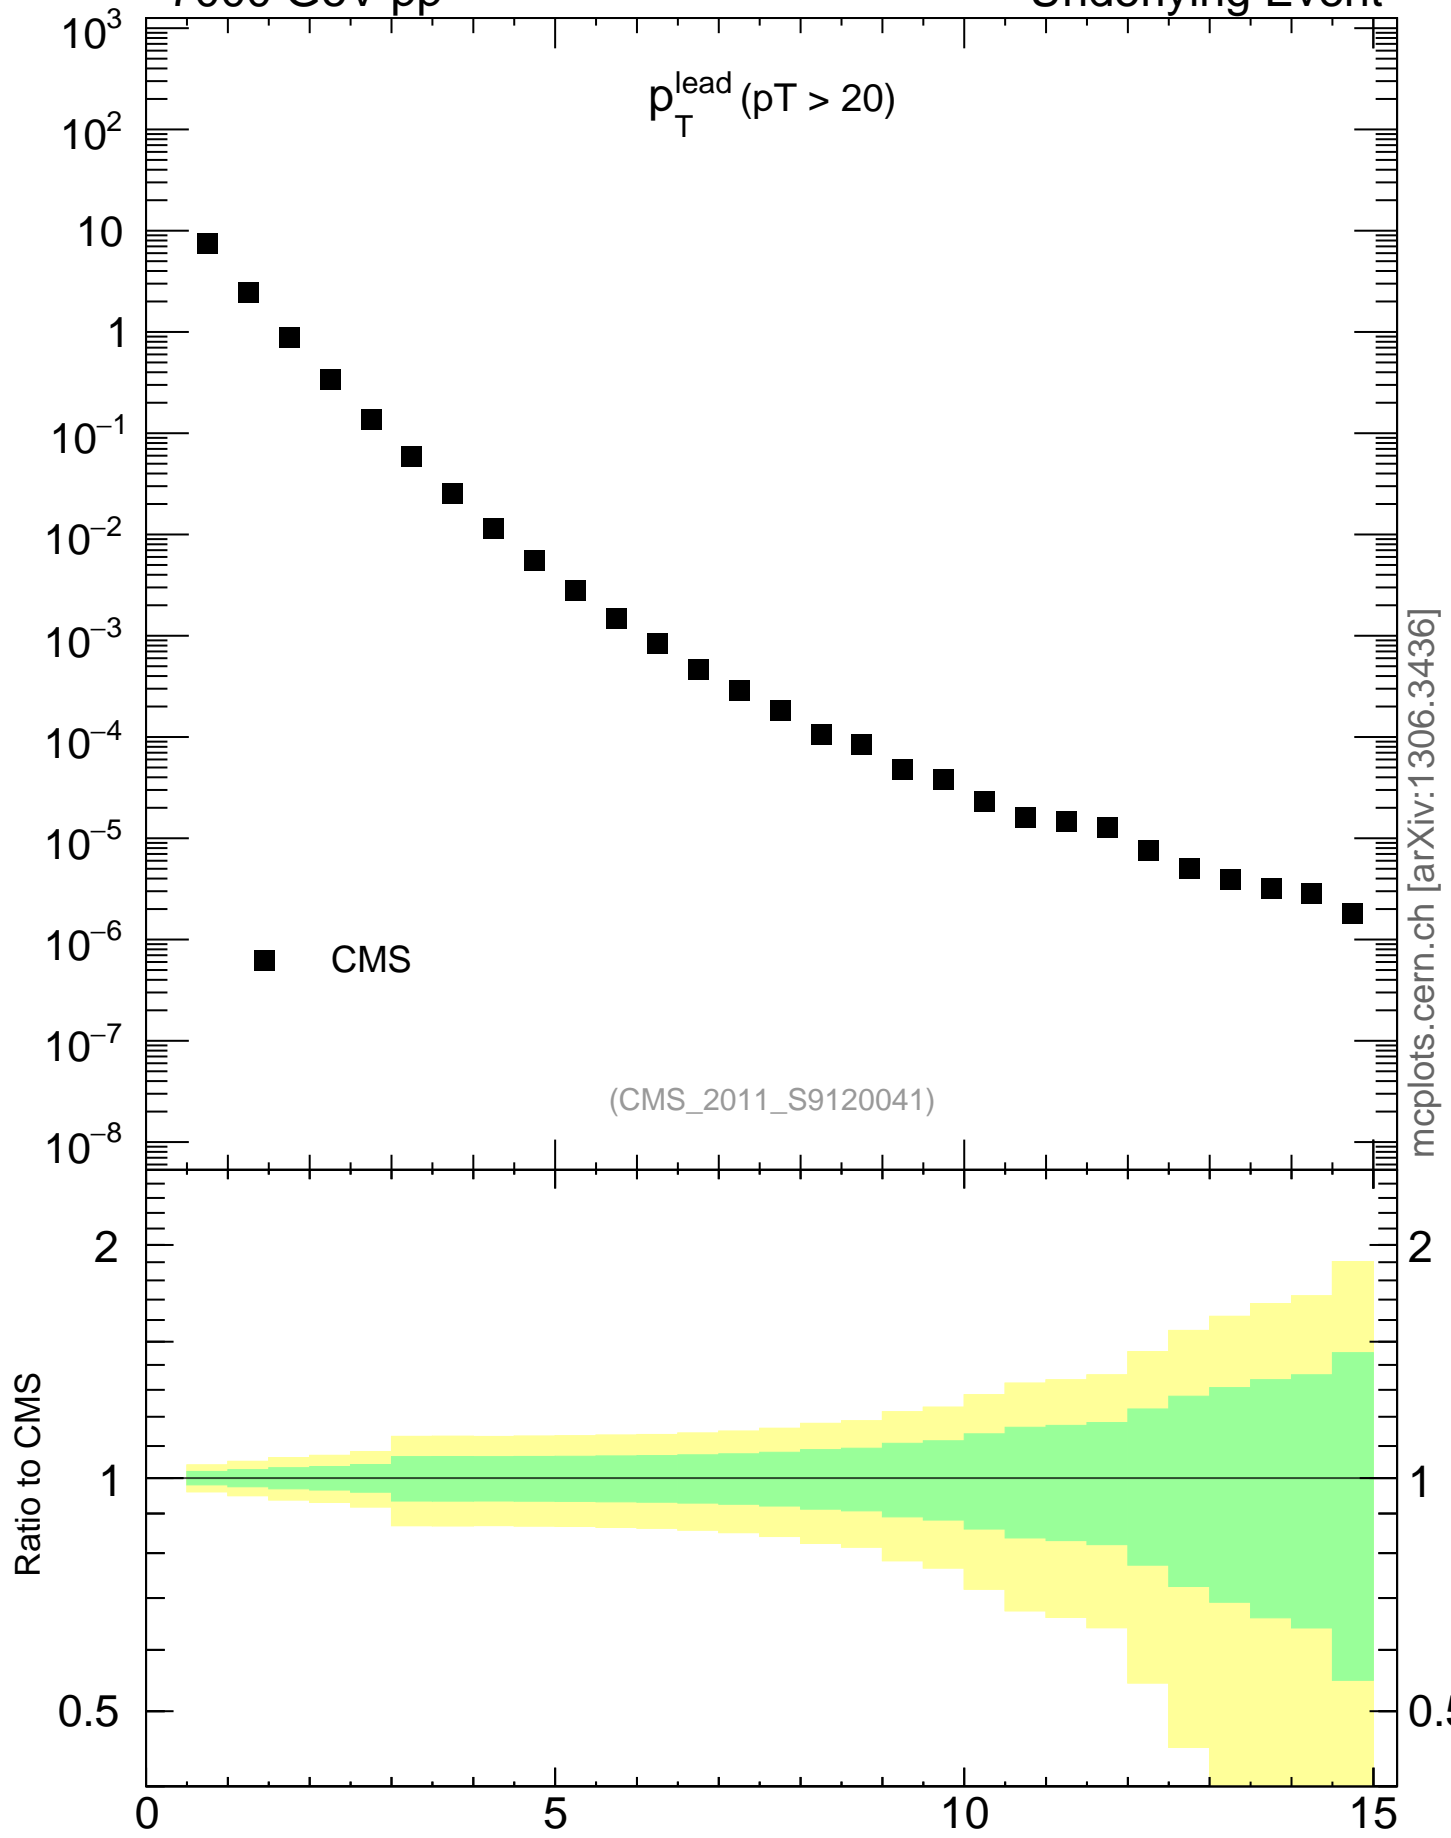

7000 GeV pp

Underlying Event

$p_T^{\text{lead}} (p_T > 20)$

mcplots.cern.ch [arXiv:1306.3436]