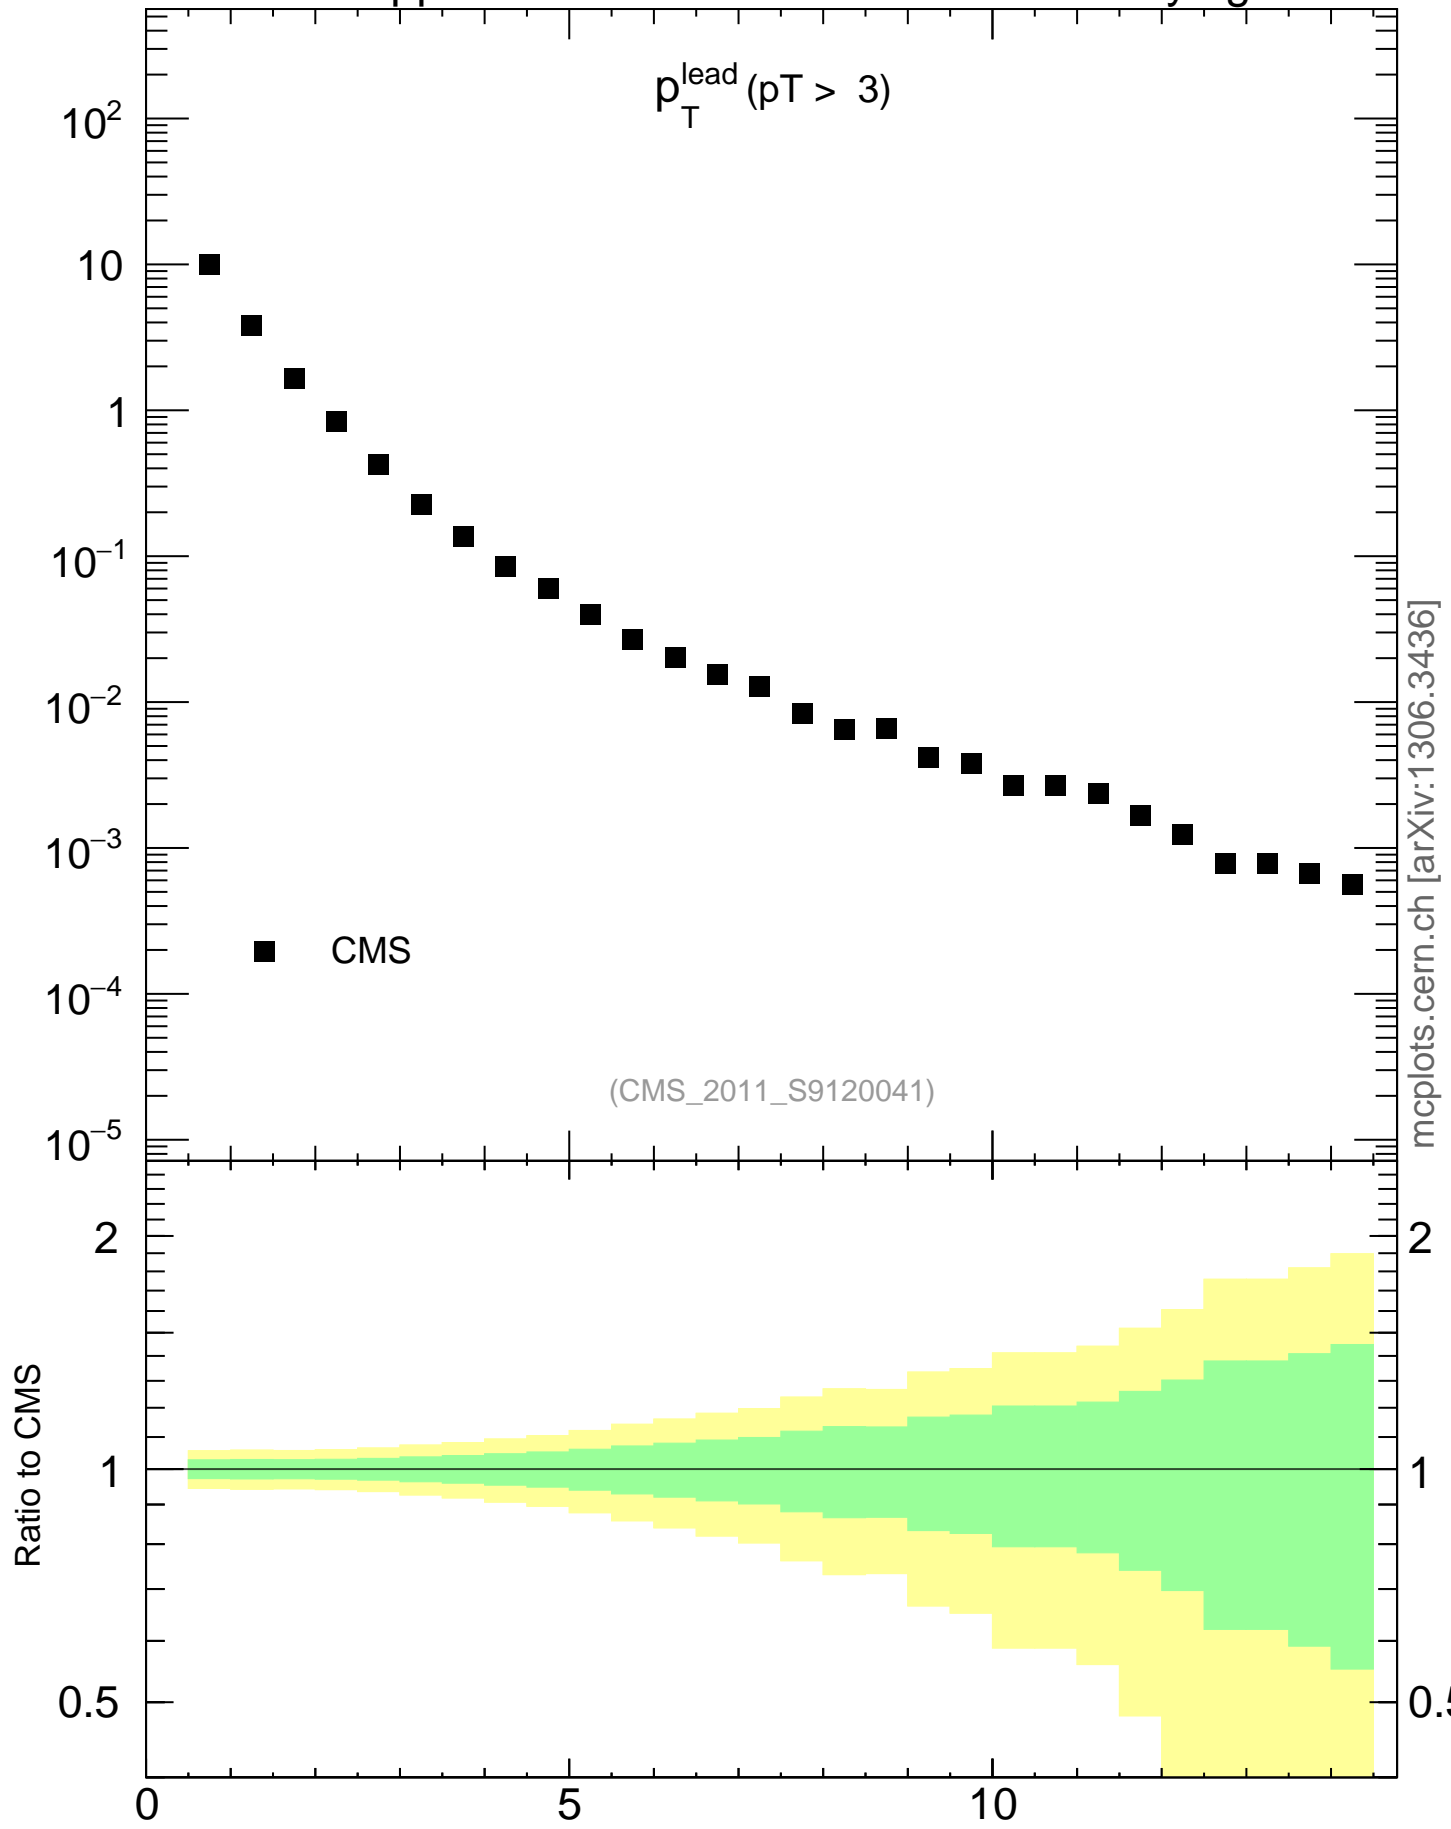

7000 GeV pp

Underlying Event

$p_T^{\text{lead}} (p_T > 3)$

mcplots.cern.ch [arXiv:1306.3436]