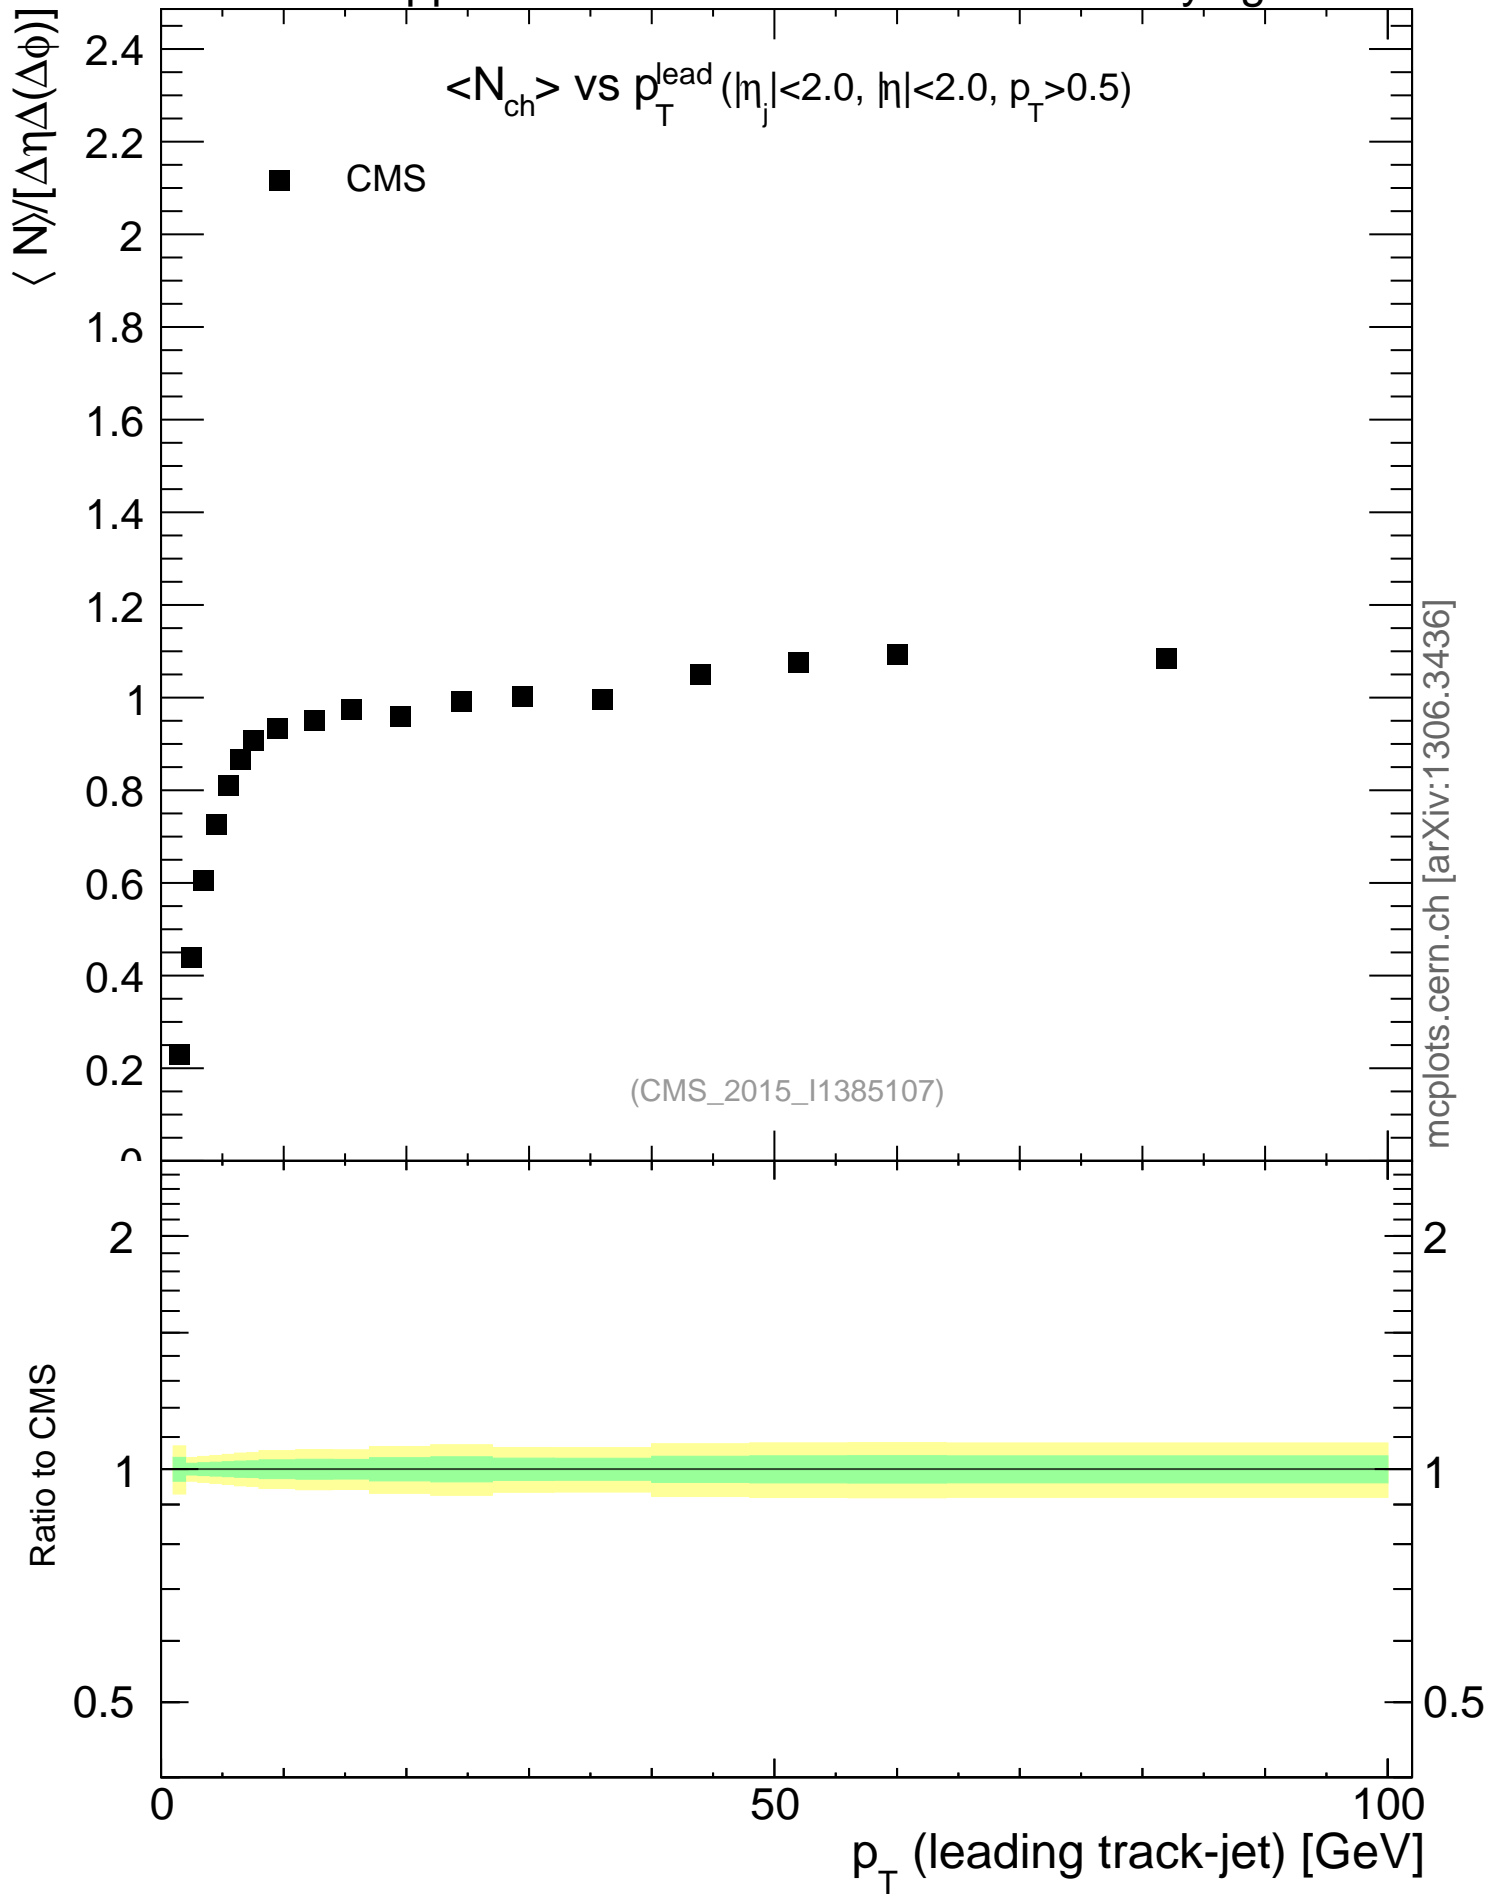

2760 GeV pp

Underlying Event

mcplots.cern.ch [arXiv:1306.3436]