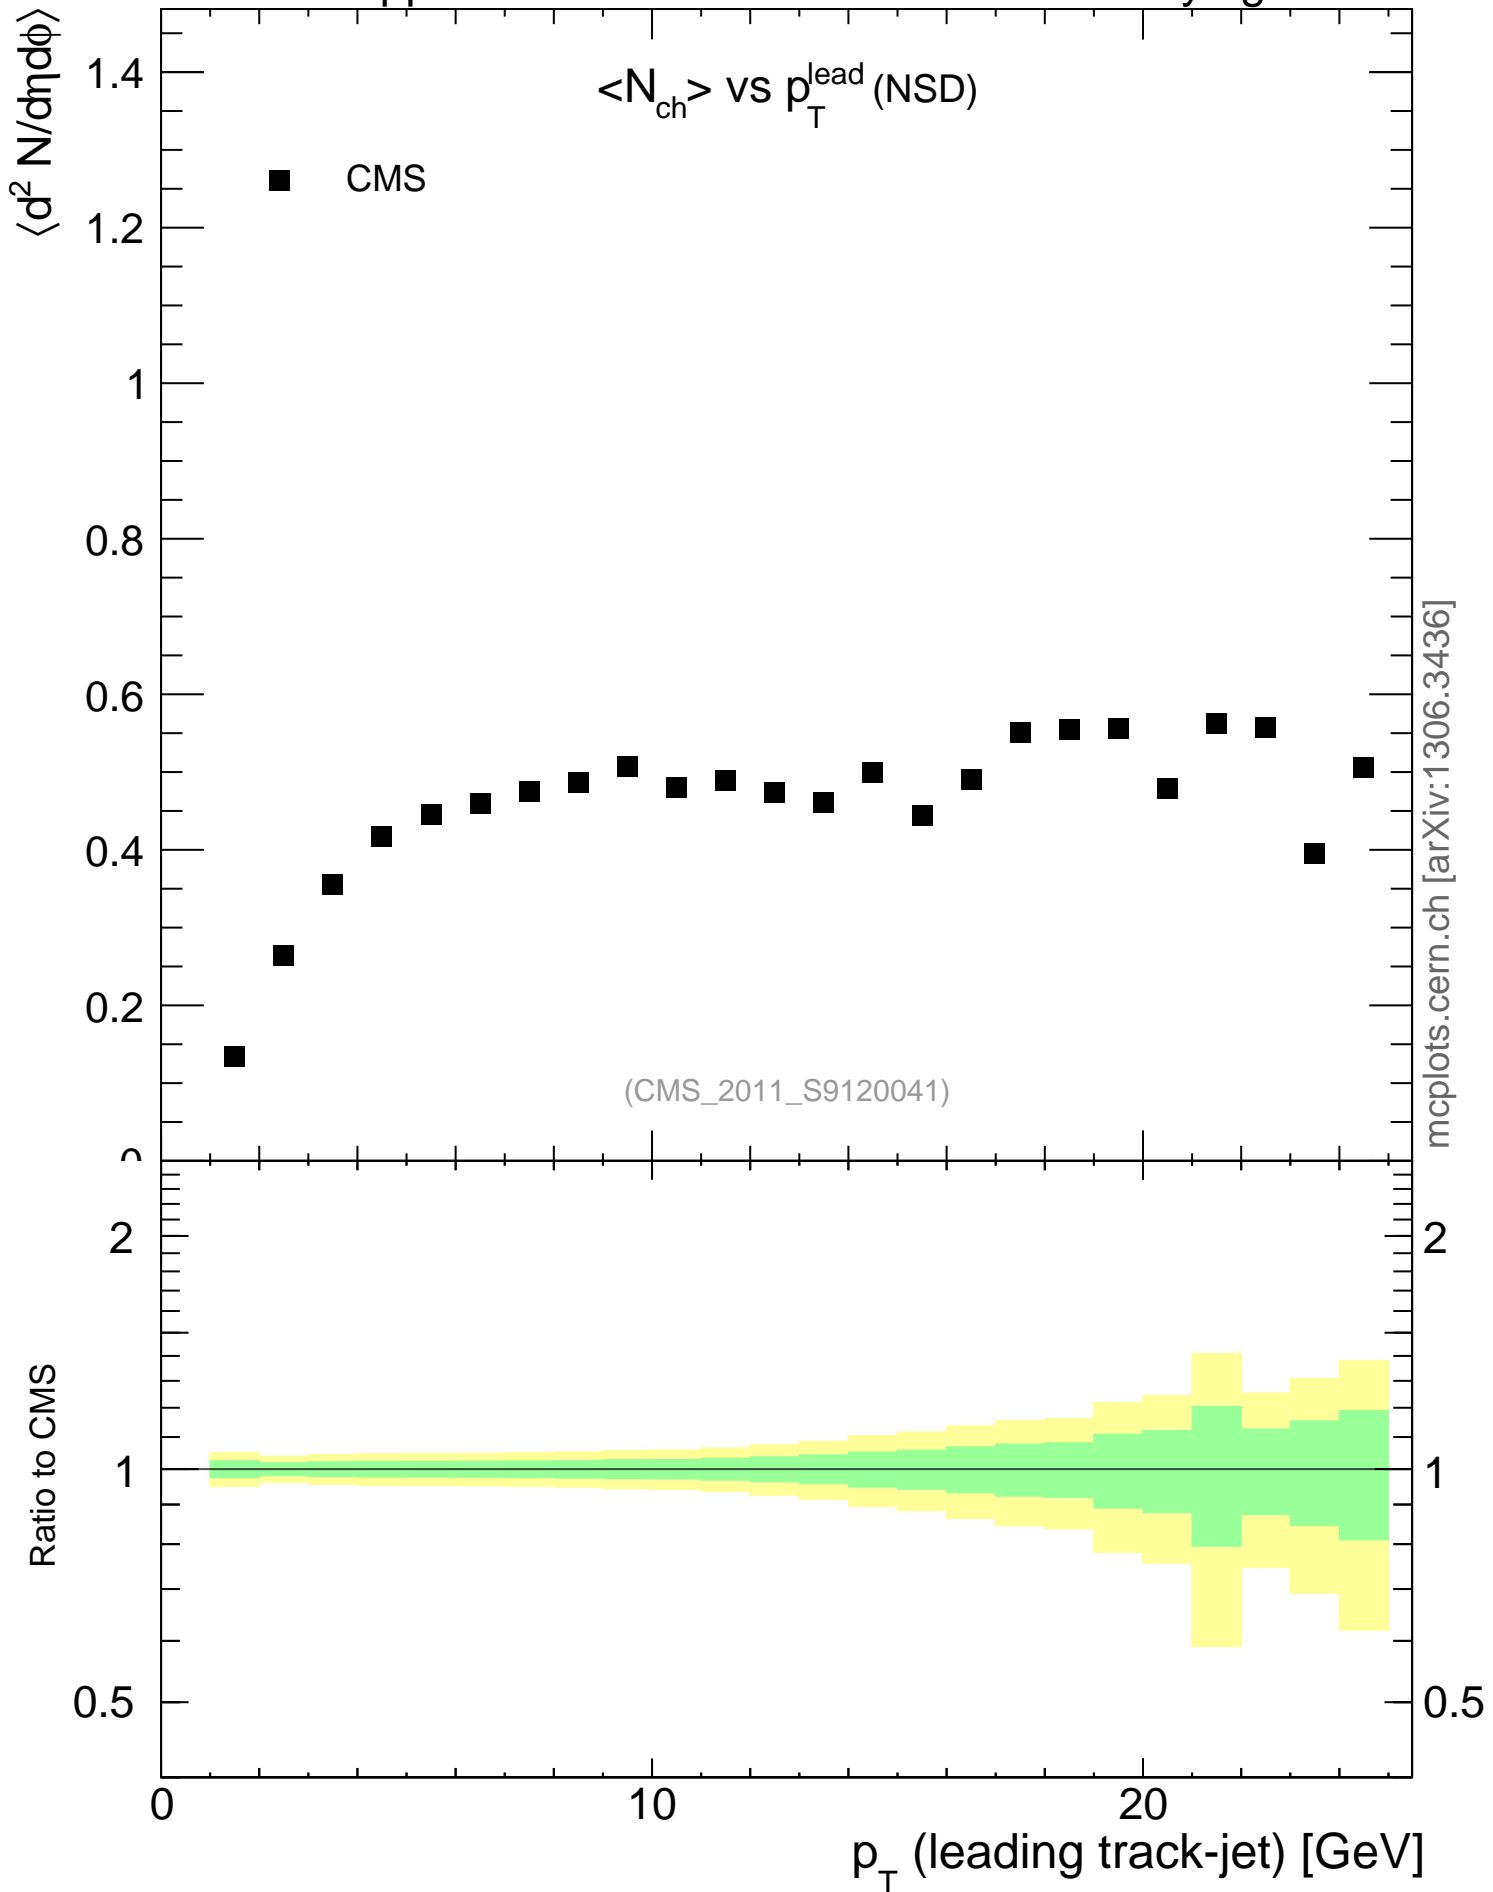

900 GeV pp

Underlying Event

mcplots.cern.ch [arXiv:1306.3436]