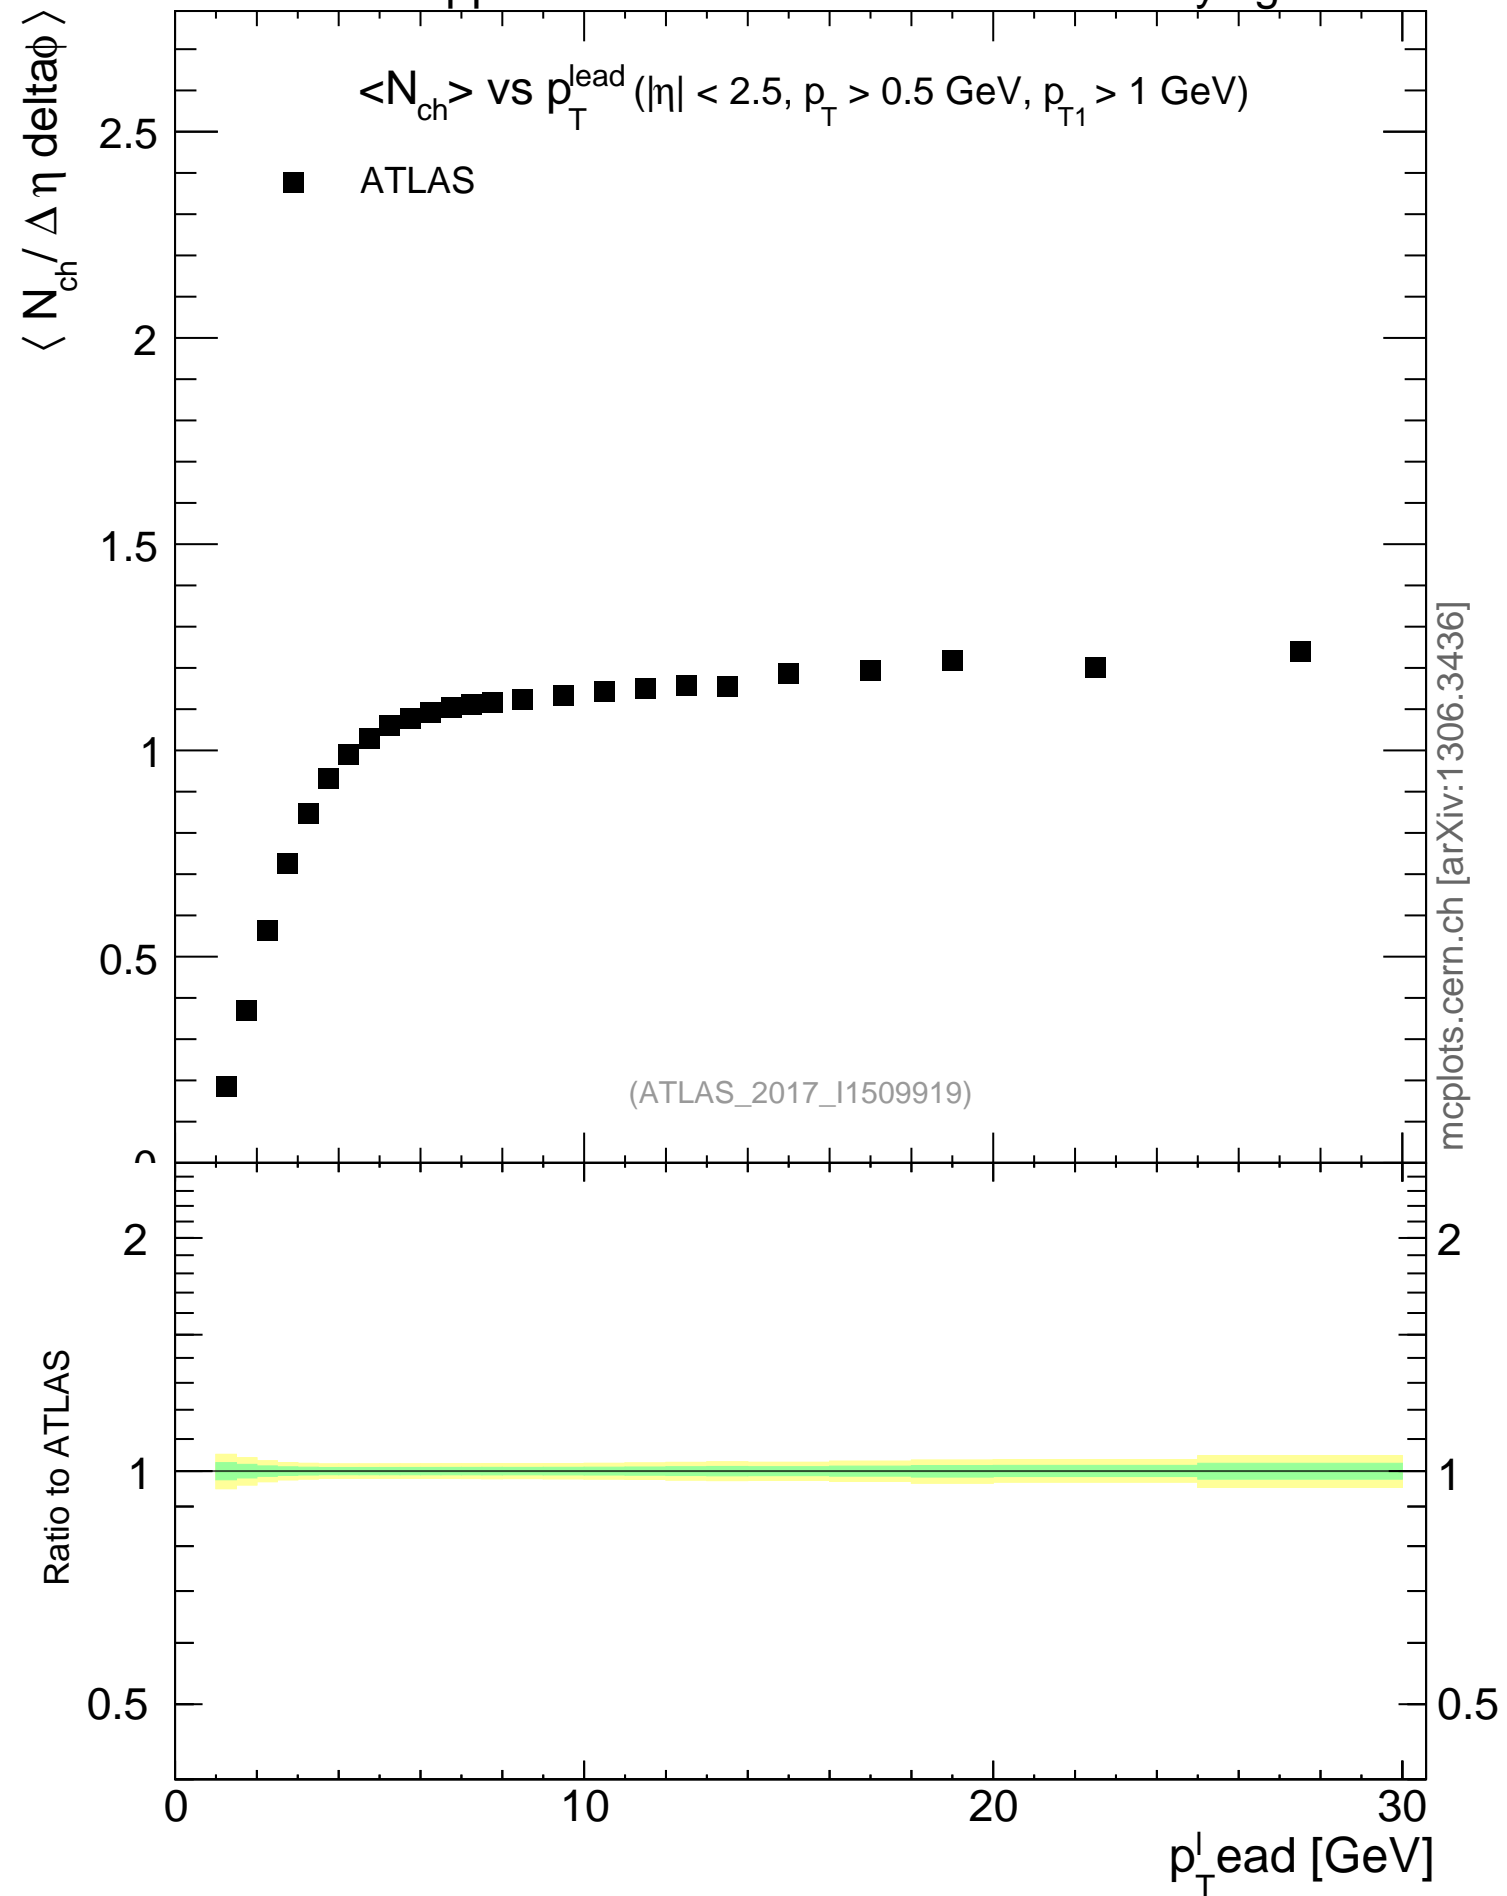

13000 GeV pp

Underlying Event

mcplots.cern.ch [arXiv:1306.3436]